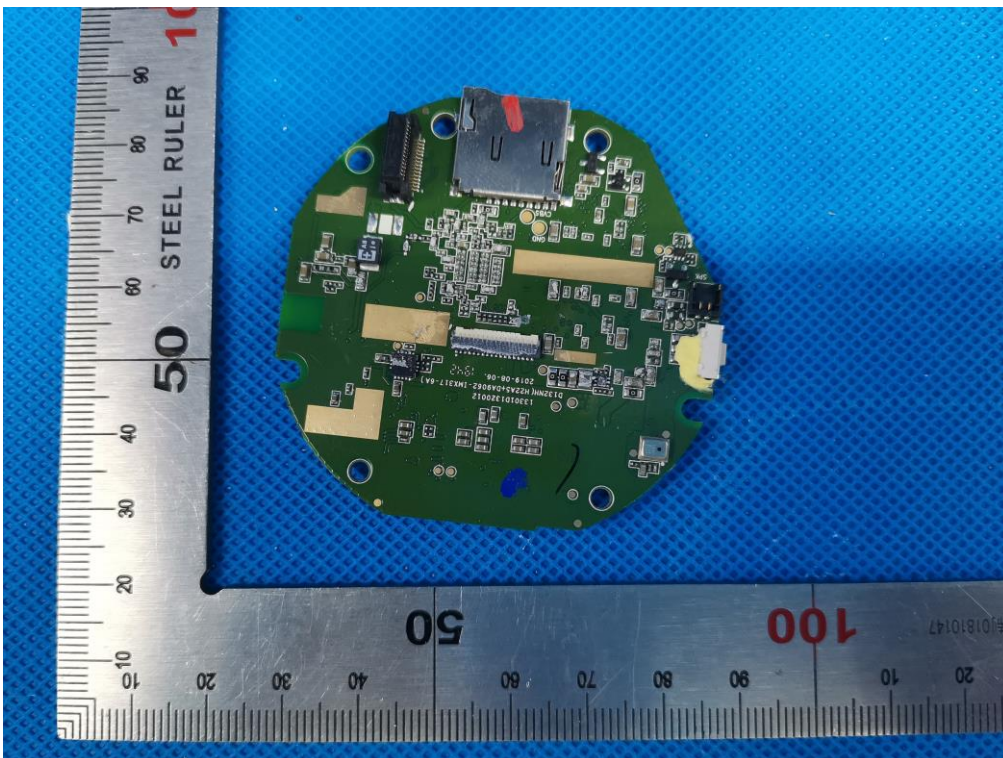

# Internal Photos

Test Model: VA-VD004

OPEN VIEW OF EUT-1

OPEN VIEW OF EUT-2

OPEN VIEW OF EUT-3

INTERNAL VIEW-1 OF EUT

INTERNAL VIEW-2 OF EUT

INTERNAL VIEW-3 OF EUT

INTERNAL VIEW-4 OF EUT

INTERNAL VIEW-5 OF EUT

INTERNAL VIEW-6 OF EUT

INTERNAL VIEW-7 OF EUT

INTERNAL VIEW-8 OF EUT

INTERNAL VIEW-9 OF EUT

VIEW OF BATTERY