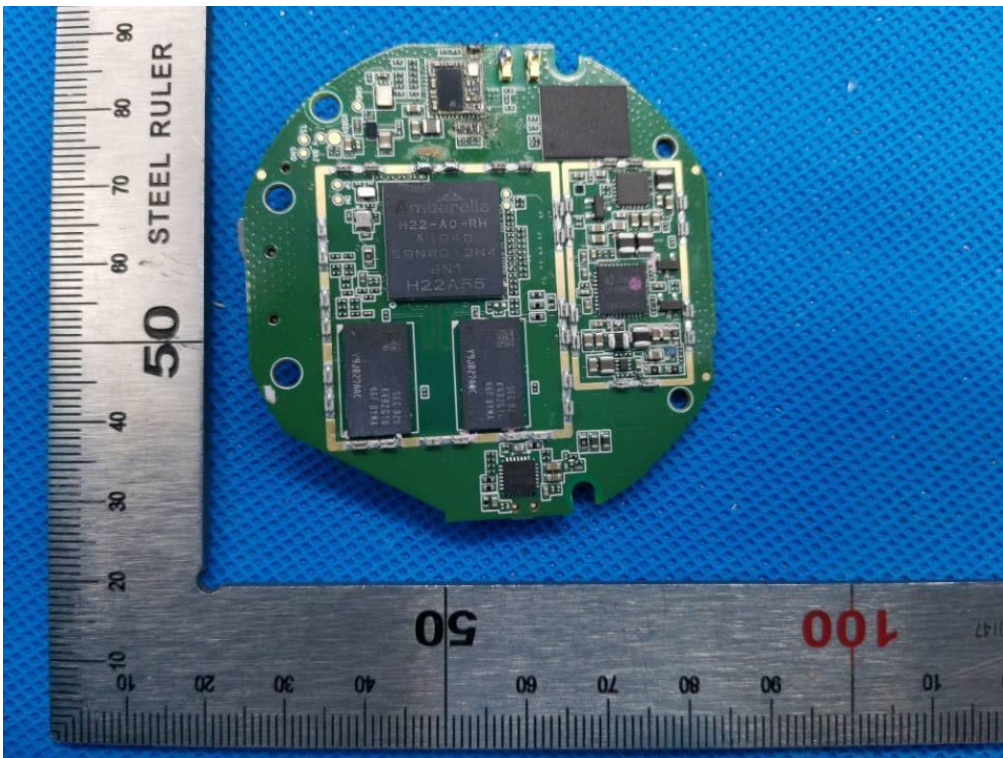

# Internal Photos

Test Model: VA-VD004

OPEN VIEW OF EUT-1

OPEN VIEW OF EUT-2

OPEN VIEW OF EUT-3

INTERNAL VIEW-1 OF EUT

INTERNAL VIEW-2 OF EUT

INTERNAL VIEW-3 OF EUT

INTERNAL VIEW-4 OF EUT

INTERNAL VIEW-5 OF EUT

INTERNAL VIEW-6 OF EUT

INTERNAL VIEW-7 OF EUT

INTERNAL VIEW-8 OF EUT

INTERNAL VIEW-9 OF EUT

VIEW OF BATTERY