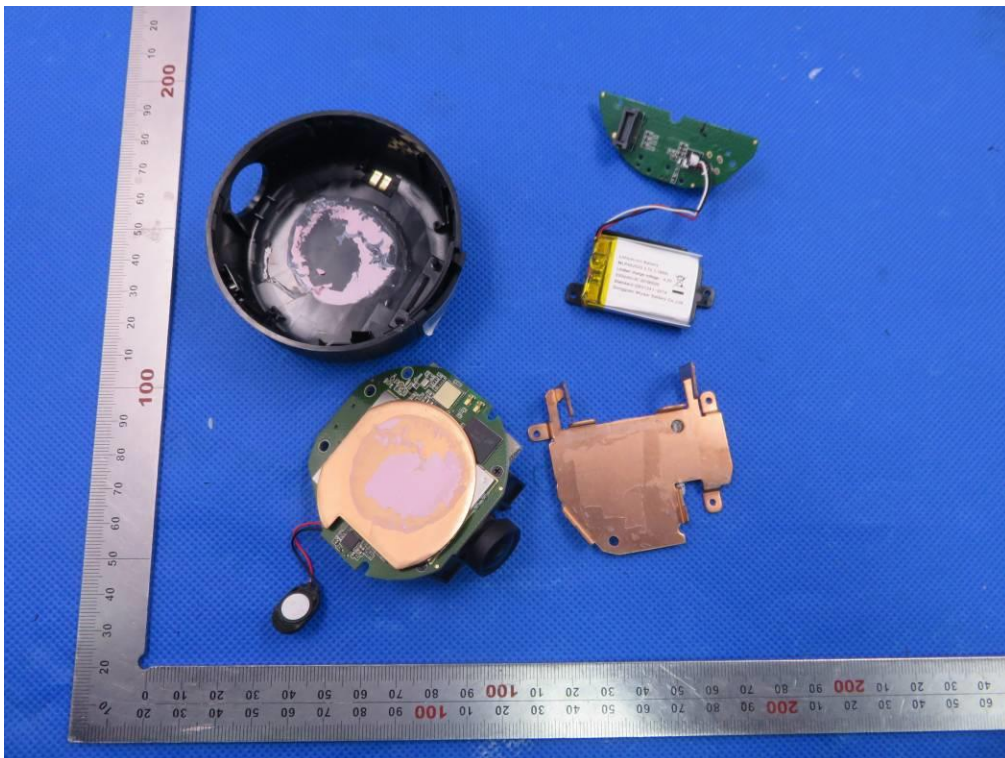

# Internal Photos

Test Model: VA-VD004

OPEN VIEW OF EUT-1

OPEN VIEW OF EUT-2

OPEN VIEW OF EUT-3

INTERNAL VIEW-1 OF EUT

INTERNAL VIEW-2 OF EUT

INTERNAL VIEW-3 OF EUT

INTERNAL VIEW-4 OF EUT

INTERNAL VIEW-5 OF EUT

INTERNAL VIEW-6 OF EUT

INTERNAL VIEW-7 OF EUT

INTERNAL VIEW-8 OF EUT

INTERNAL VIEW-9 OF EUT

VIEW OF BATTERY