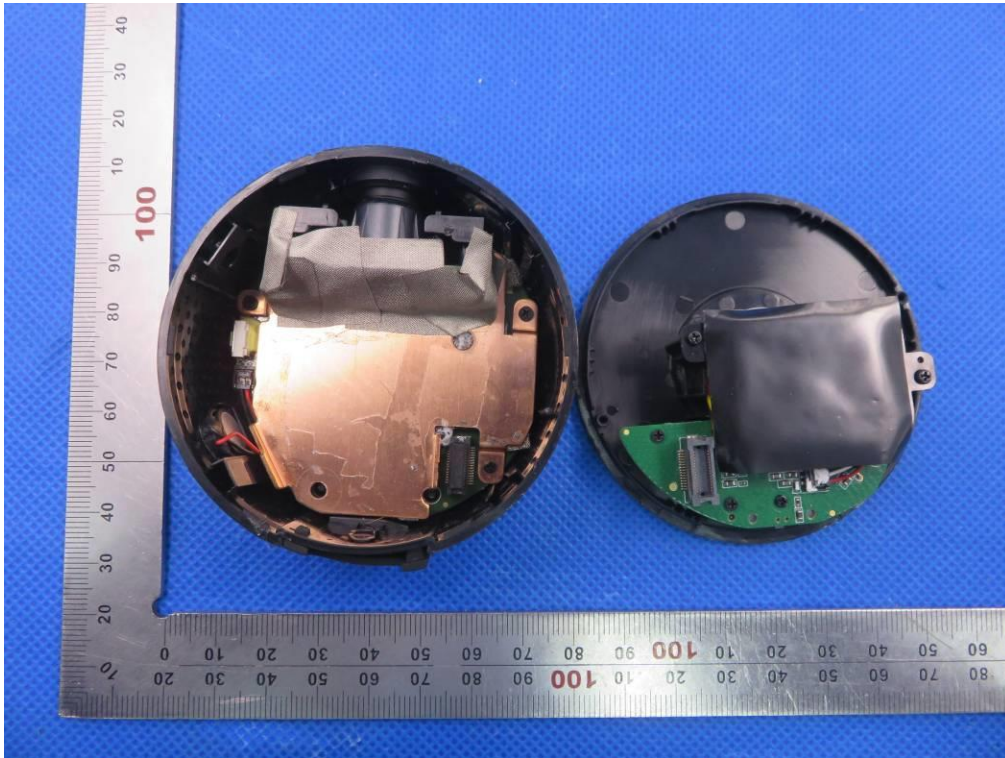

# Internal Photos

Test Model: VA-VD004

OPEN VIEW OF EUT-1

OPEN VIEW OF EUT-2

OPEN VIEW OF EUT-3

INTERNAL VIEW-1 OF EUT

INTERNAL VIEW-2 OF EUT

INTERNAL VIEW-3 OF EUT

INTERNAL VIEW-4 OF EUT

INTERNAL VIEW-5 OF EUT

INTERNAL VIEW-6 OF EUT

INTERNAL VIEW-7 OF EUT

INTERNAL VIEW-8 OF EUT

INTERNAL VIEW-9 OF EUT

VIEW OF BATTERY