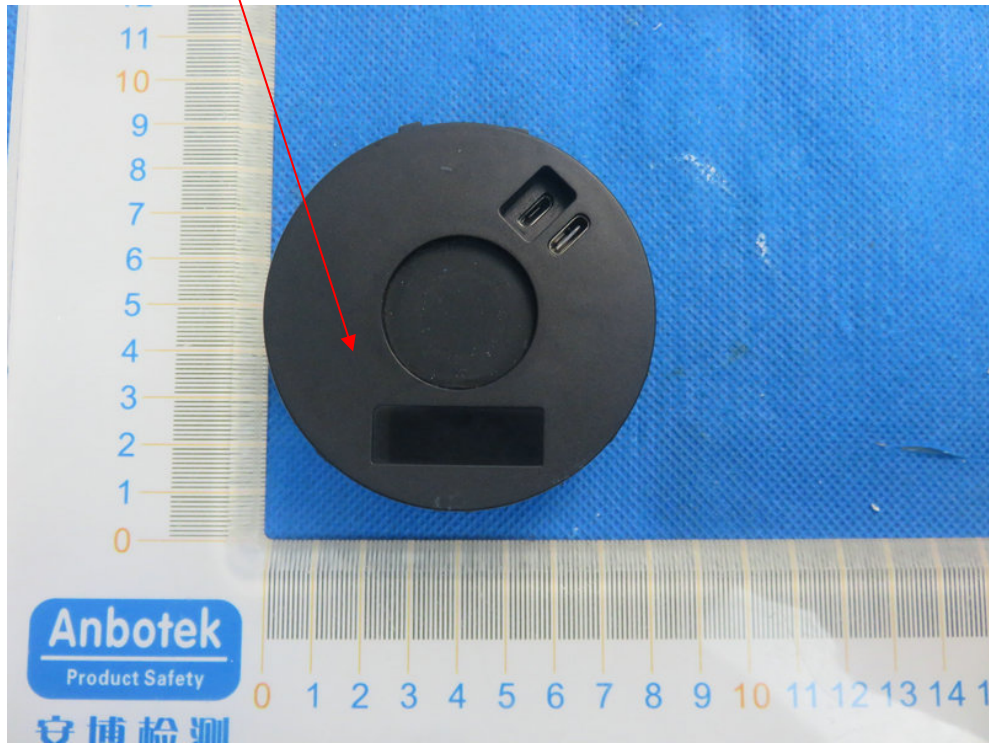

Label Location On EUT

Label

Product Name: DASH CAM

Model Number: VA-VD002

FCC ID: 2AFDGVA-VD002A