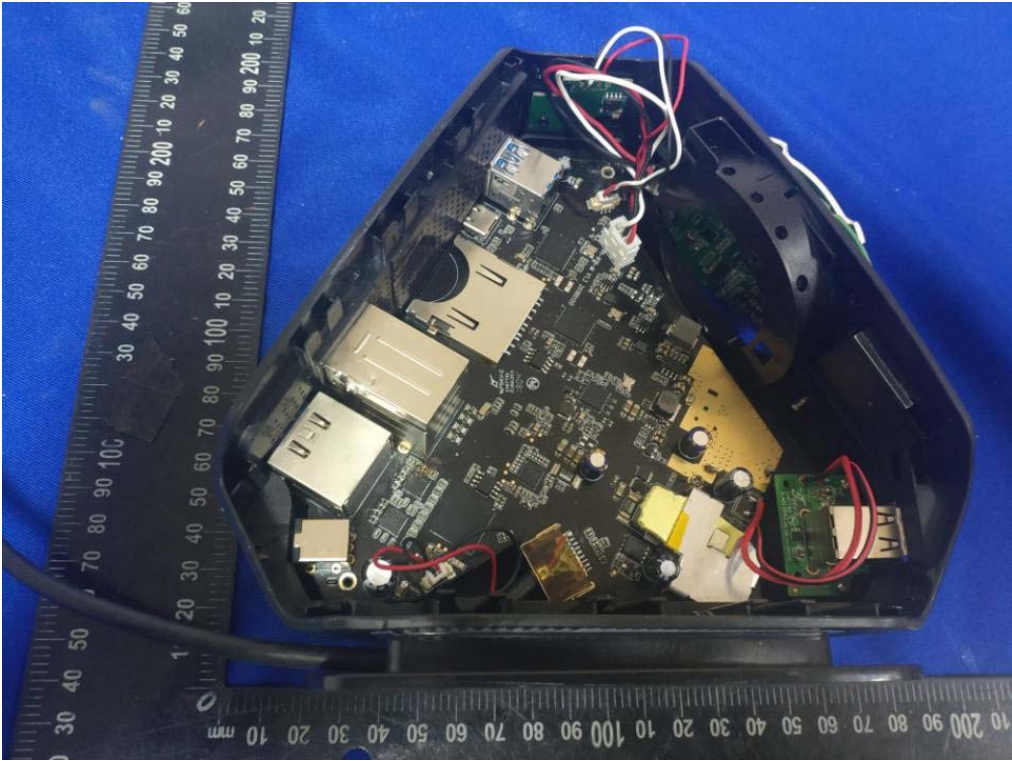

Internal Photos

M/N: VA-DK001

Internal Photos
M/N: VA-DK001

Internal Photos

M/N: VA-DK001

Wireless
Charging
Coil

Internal Photos

M/N: VA-DK001