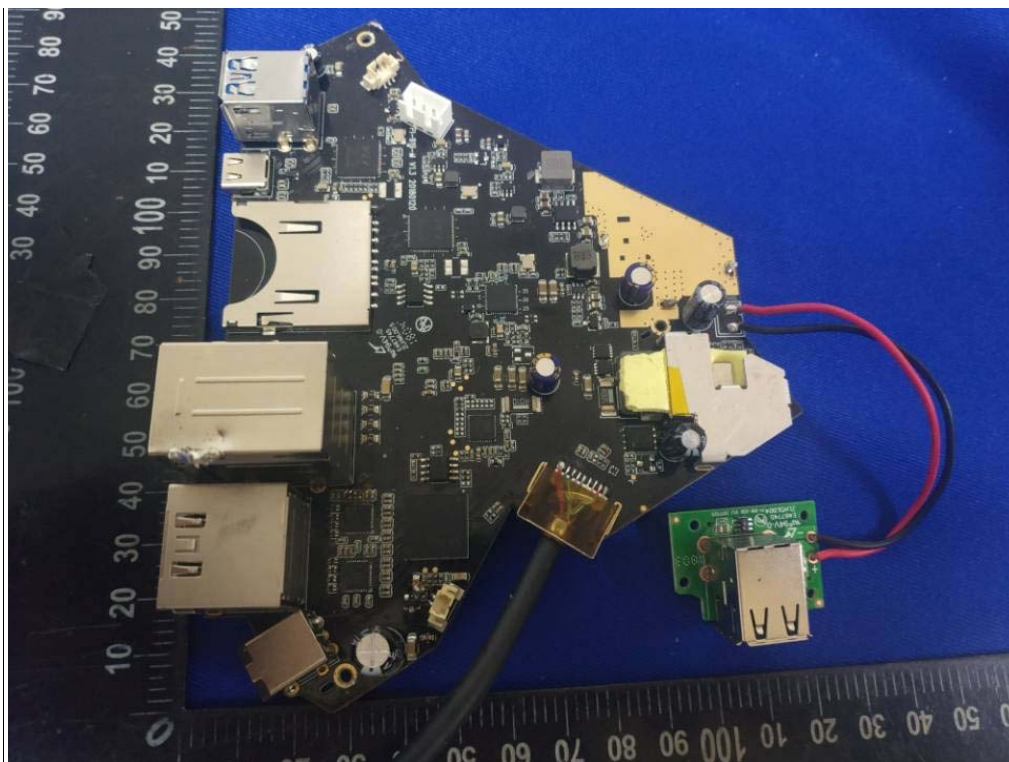

Internal Photos

M/N: VA-DK001

Internal Photos
M/N: VA-DK001

Internal Photos

M/N: VA-DK001

Wireless
Charging
Coil

Internal Photos

M/N: VA-DK001