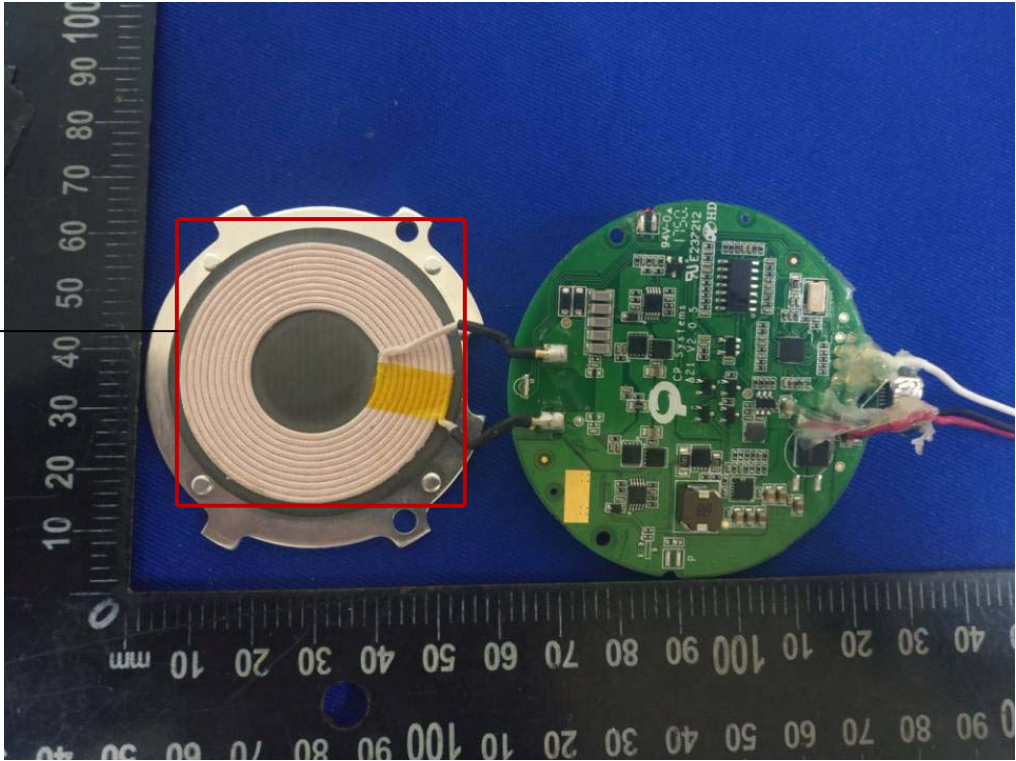

Internal Photos

M/N: VA-DK001

Internal Photos
M/N: VA-DK001

Internal Photos

M/N: VA-DK001

Wireless
Charging
Coil

Internal Photos

M/N: VA-DK001