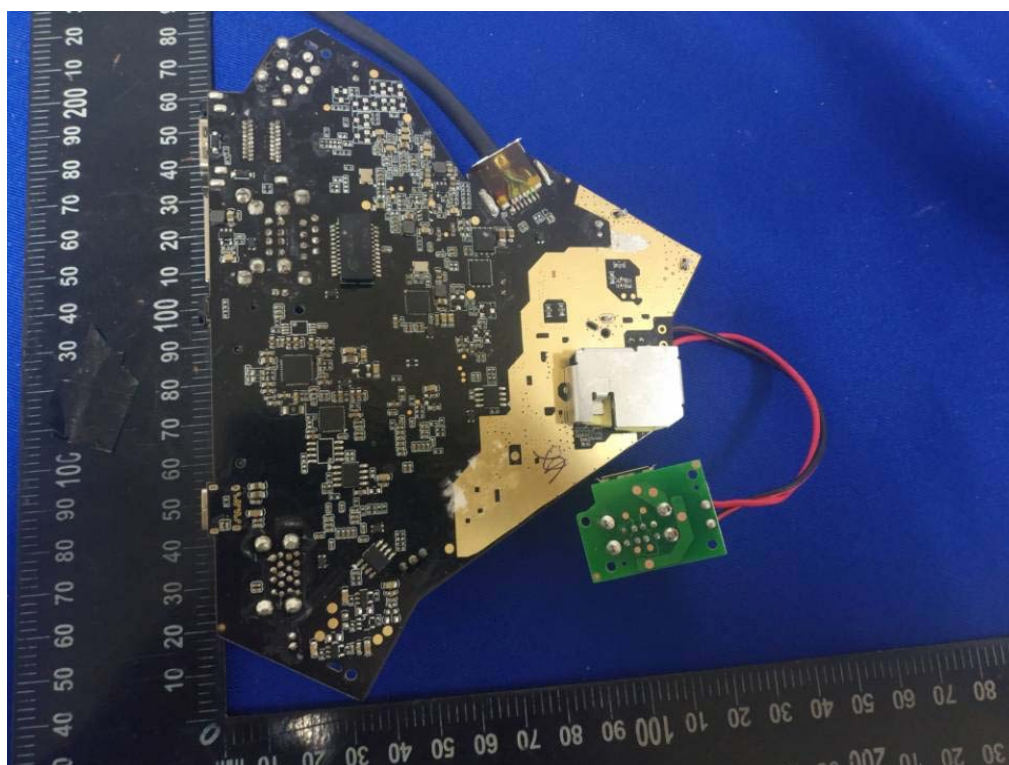

Internal Photos

M/N: VA-DK001

Internal Photos
M/N: VA-DK001

Internal Photos

M/N: VA-DK001

Wireless
Charging
Coil

Internal Photos

M/N: VA-DK001