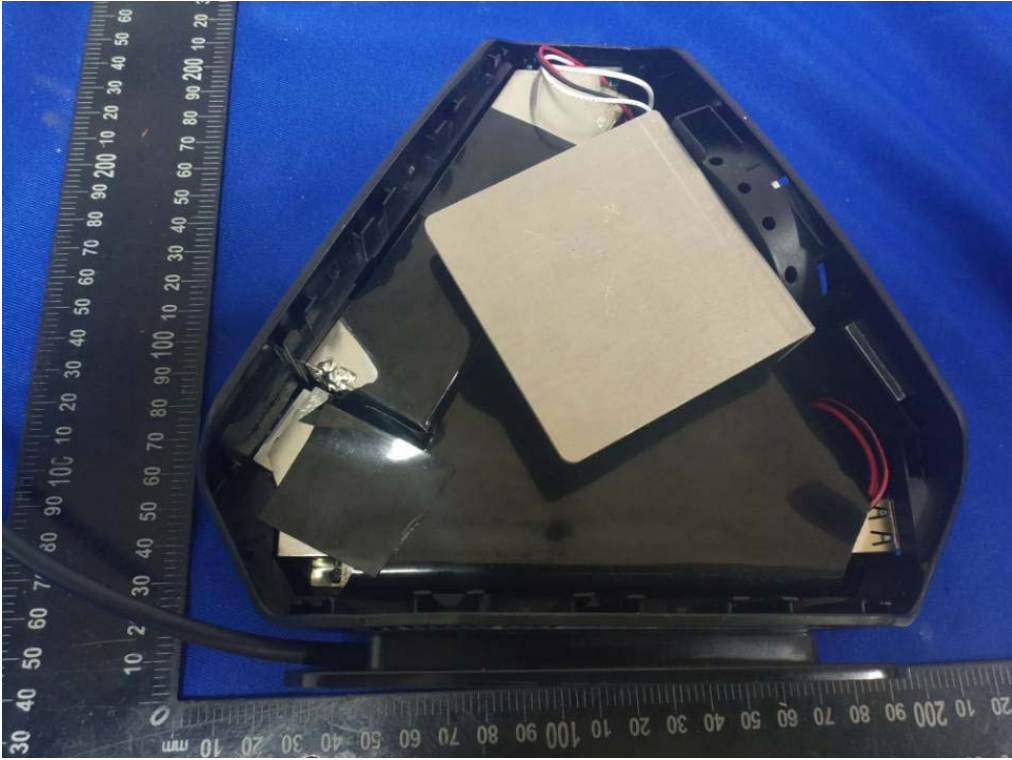

Internal Photos

M/N: VA-DK001

Internal Photos
M/N: VA-DK001

Internal Photos

M/N: VA-DK001

Wireless
Charging
Coil

Internal Photos

M/N: VA-DK001