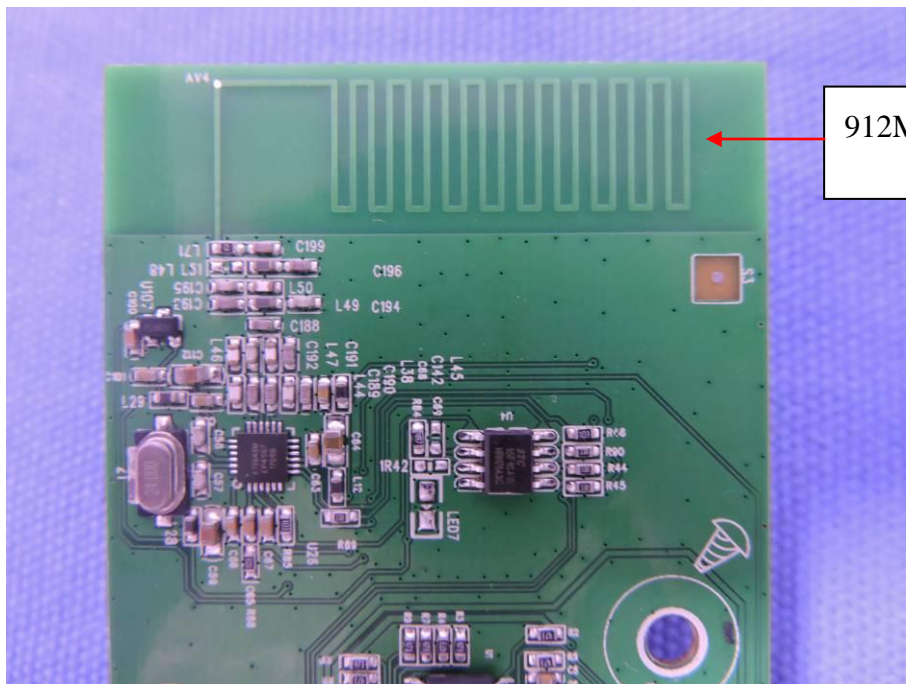

BT Antenna

912MHz wireless Antenna