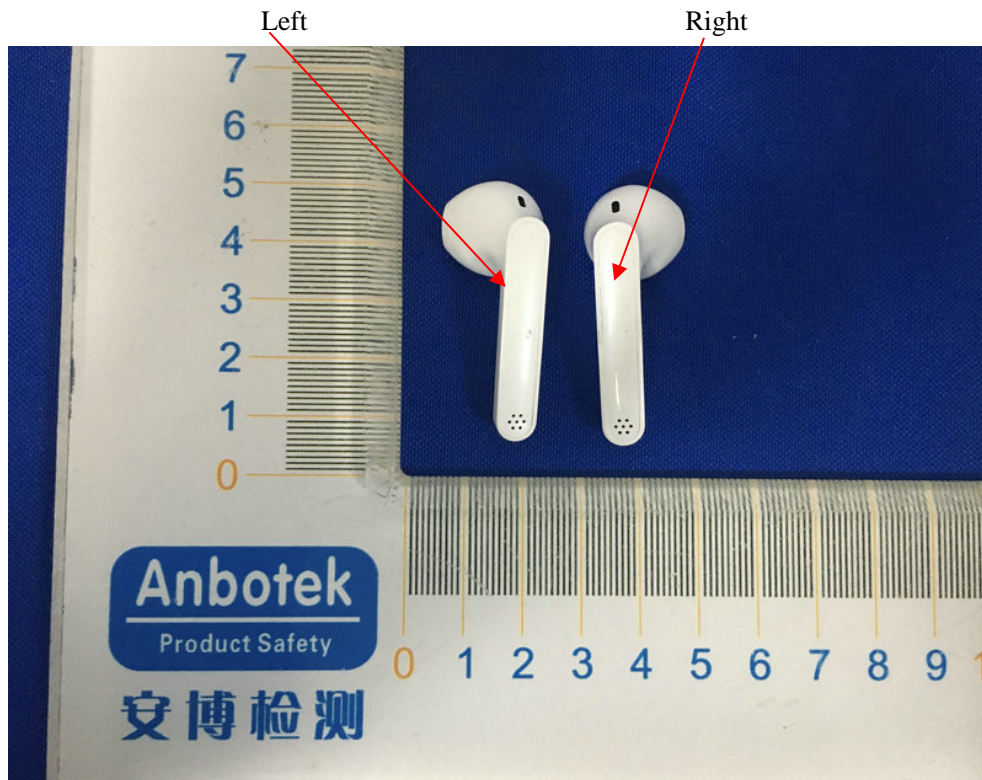

Label Location On EUT

Label

FCC ID: 2AFDGT-BH088