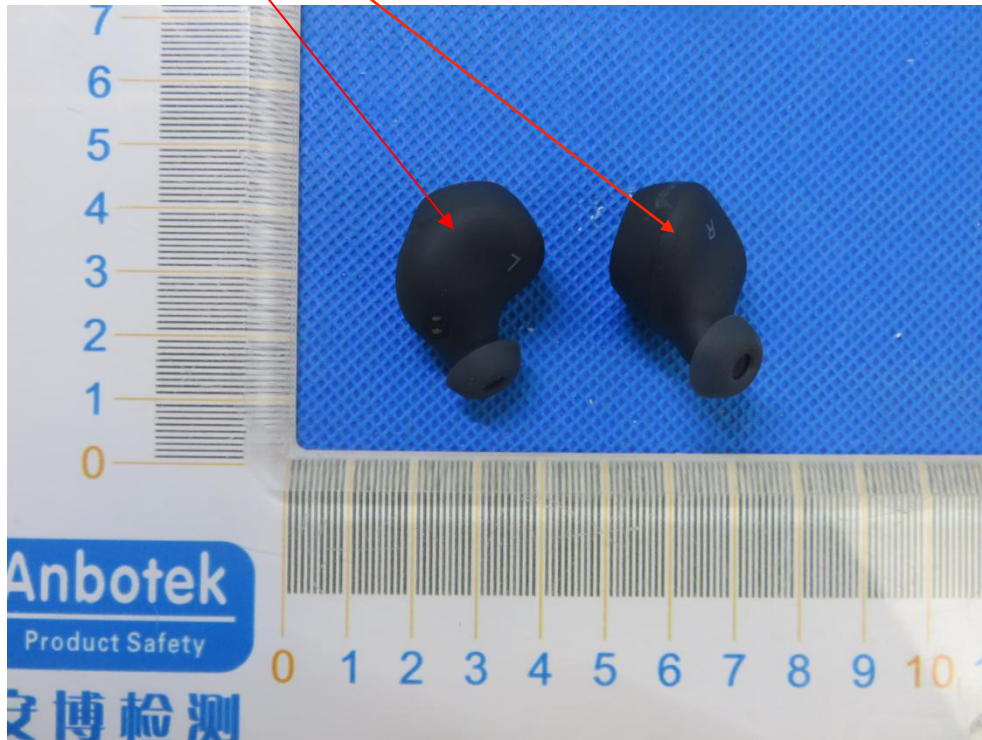

Label Location On EUT

Label

FCC ID: 2AFDGTT-BH062