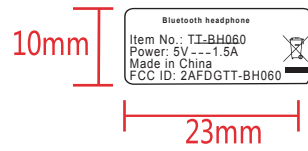

FCC ID: 2AFDGT-BH060

Put the rating label here