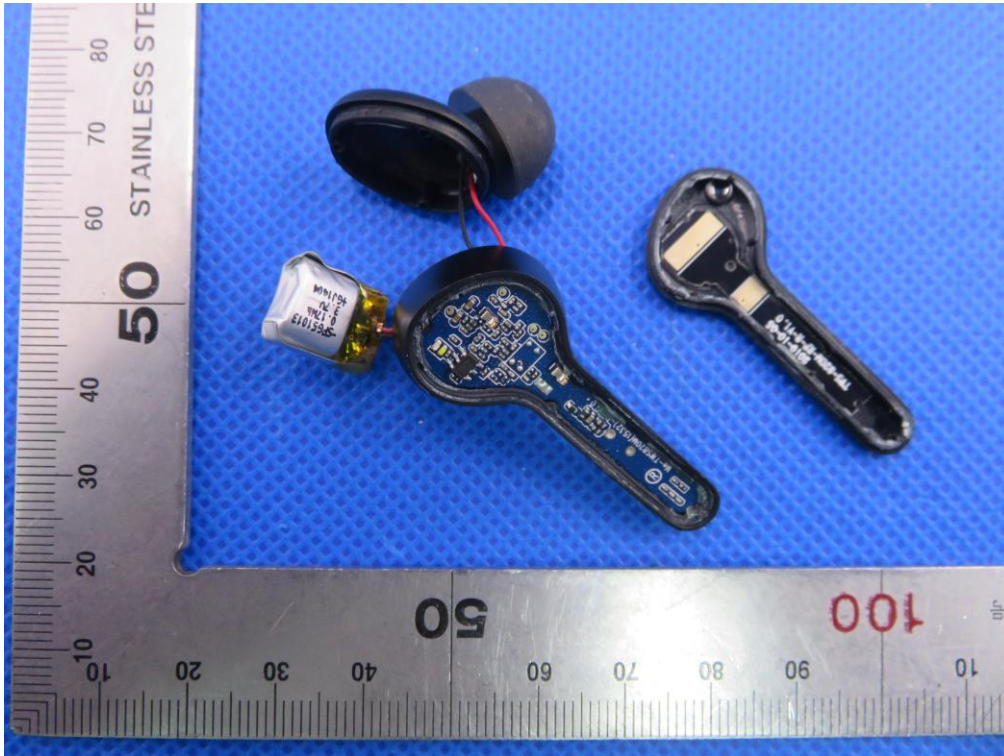

Internal Photos

Test Model: TT-BH053

Right

OPEN VIEW OF EUT

VIEW OF BATTERY

INTERNAL VIEW OF EUT-1

INTERNAL VIEW OF EUT-2

INTERNAL VIEW OF EUT-3

INTERNAL VIEW OF EUT-4

Left
OPEN VIEW OF EUT

VIEW OF BATTERY

INTERNAL VIEW OF EUT-1

INTERNAL VIEW OF EUT-2

INTERNAL VIEW OF EUT-3

INTERNAL VIEW OF EUT-4

Charging Dock
OPEN VIEW OF EUT

VIEW OF BATTERY

INTERNAL VIEW OF EUT-1

INTERNAL VIEW OF EUT-2

INTERNAL VIEW OF EUT-3

INTERNAL VIEW OF EUT-4