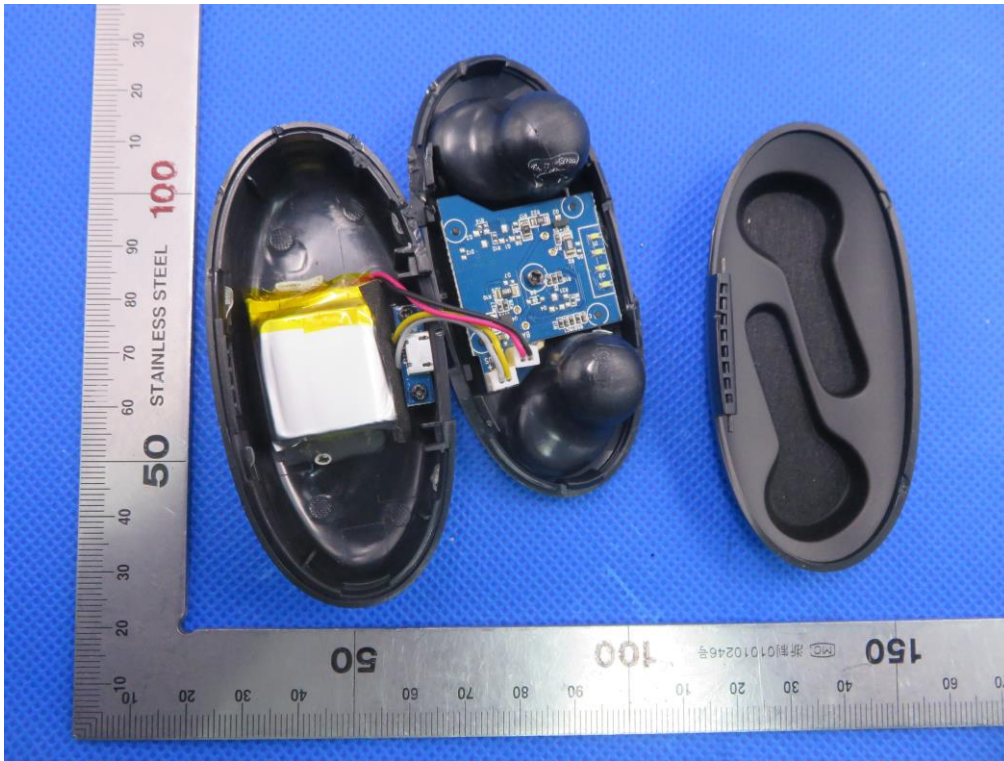

Internal Photos

Test Model: TT-BH053

Right

OPEN VIEW OF EUT

VIEW OF BATTERY

INTERNAL VIEW OF EUT-1

INTERNAL VIEW OF EUT-2

INTERNAL VIEW OF EUT-3

INTERNAL VIEW OF EUT-4

Left
OPEN VIEW OF EUT

VIEW OF BATTERY

INTERNAL VIEW OF EUT-1

INTERNAL VIEW OF EUT-2

INTERNAL VIEW OF EUT-3

INTERNAL VIEW OF EUT-4

Charging Dock
OPEN VIEW OF EUT

VIEW OF BATTERY

INTERNAL VIEW OF EUT-1

INTERNAL VIEW OF EUT-2

INTERNAL VIEW OF EUT-3

INTERNAL VIEW OF EUT-4