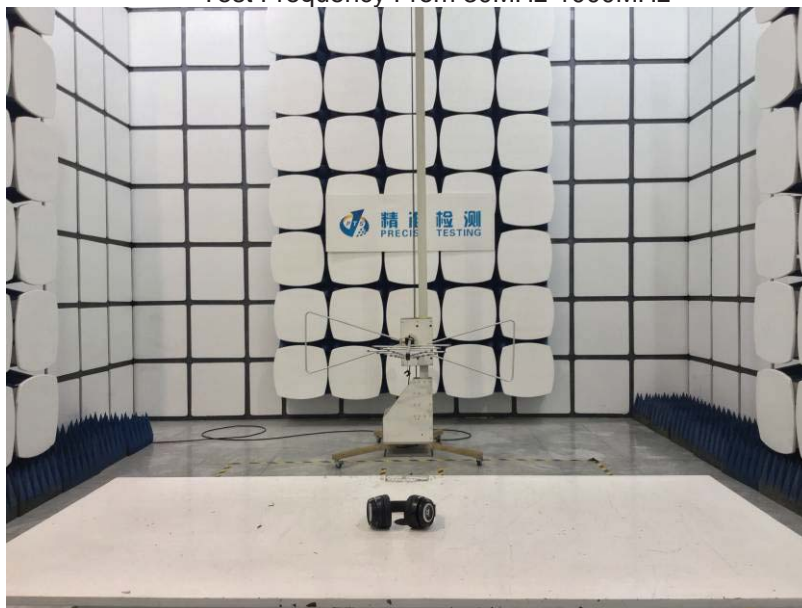

PRECISE TESTING

Test Setup

Conducted Emissions

Radiated Spurious Emissions
Test Frequency From 30MHz-1000MHz

PRECISE TESTING

Test frequency from 1GHz-18GHz

Test frequency from 18GHz-25GHz