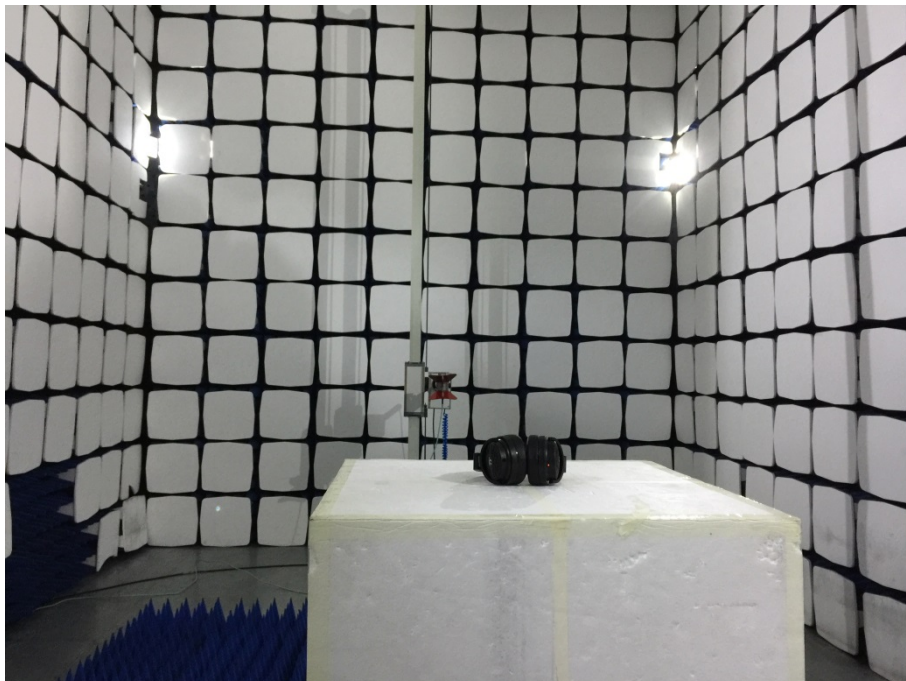


EXHIBIT 4 - TEST SETUP PHOTOGRAPHS

Conducted Emission Test Setup

Radiation Emission Test Setup (Below 30MHz)

Radiation Emission Test Setup (30MHz to 1GHz)

Radiation Emission Test Setup (1GHz to 18GHz)

Radiation Emission Test Setup (above 18GHz)