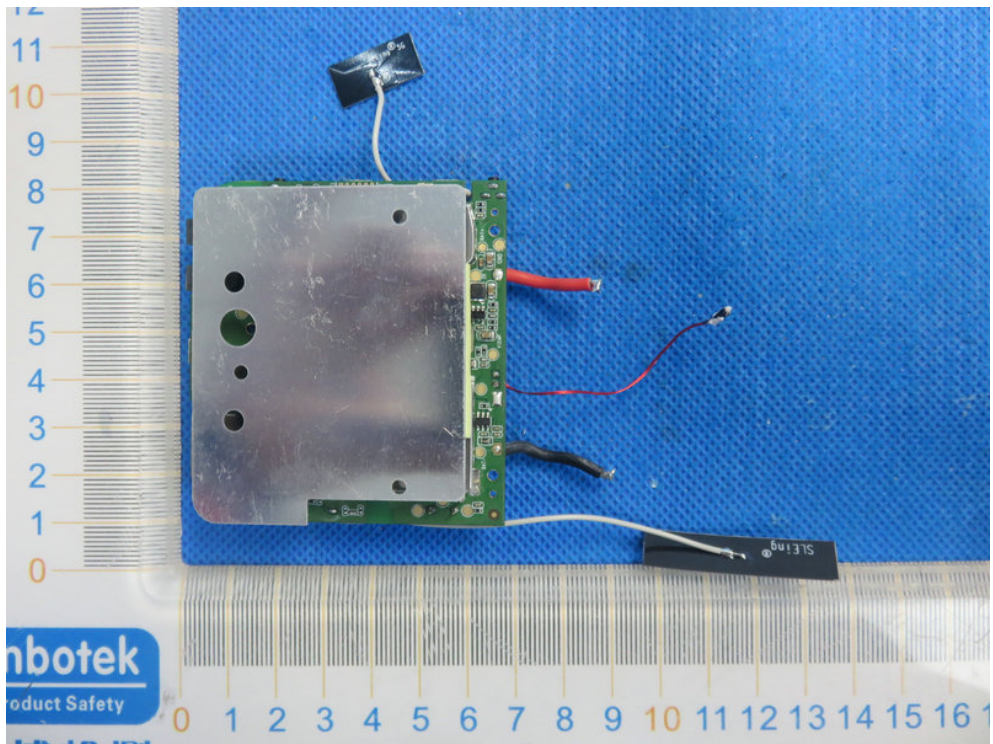

FCC ID: 2AFDGRP-WD009

5.1G&5.8G WIFI Antenna

2.4GHz WiFi Ceramic Antenna

2.4GHz WiFi PCB Antenna