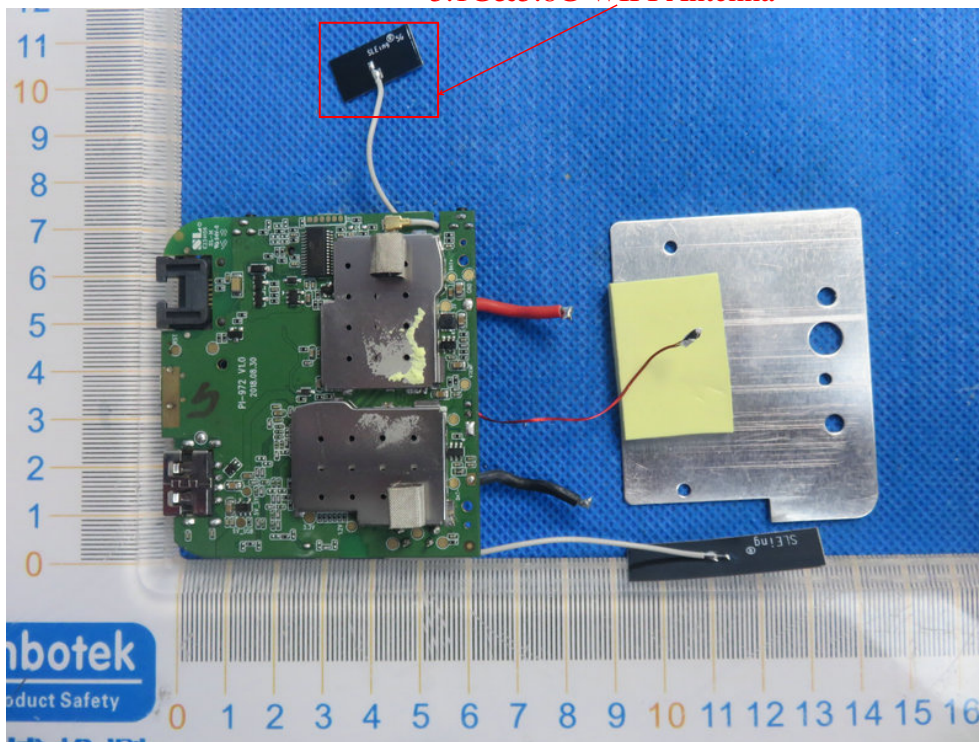

FCC ID: 2AFDGRP-WD009

5.1G&5.8G WIFI Antenna

2.4GHz WiFi Ceramic Antenna

2.4GHz WiFi PCB Antenna