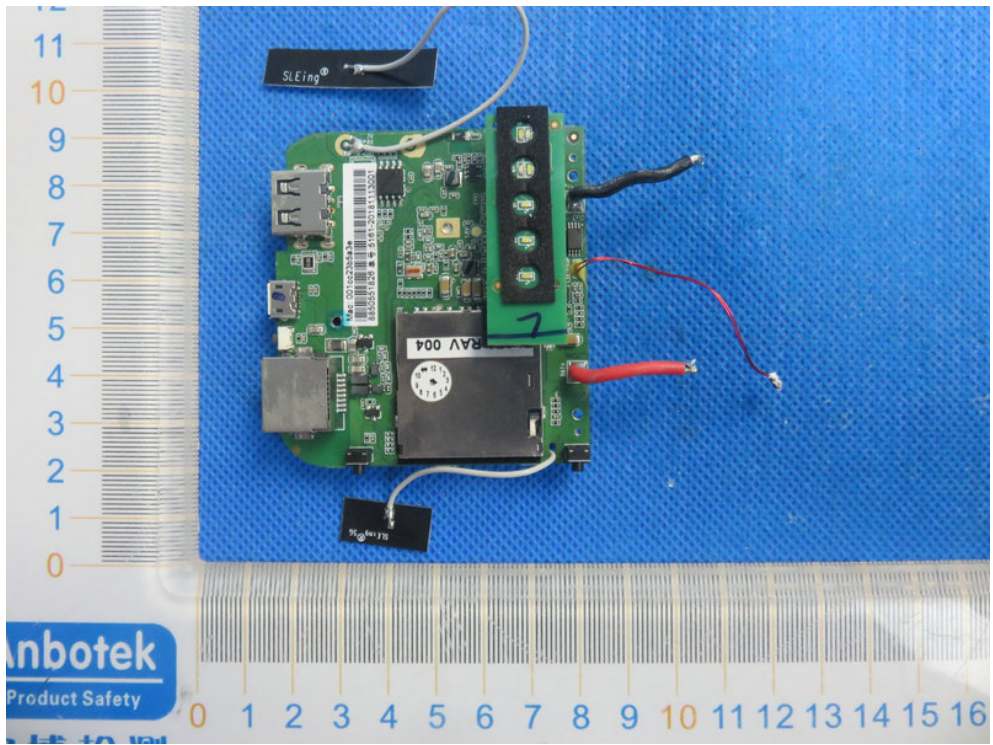

FCC ID: 2AFDGRP-WD009

5.1G&5.8G WIFI Antenna

2.4GHz WiFi Ceramic Antenna

2.4GHz WiFi PCB Antenna