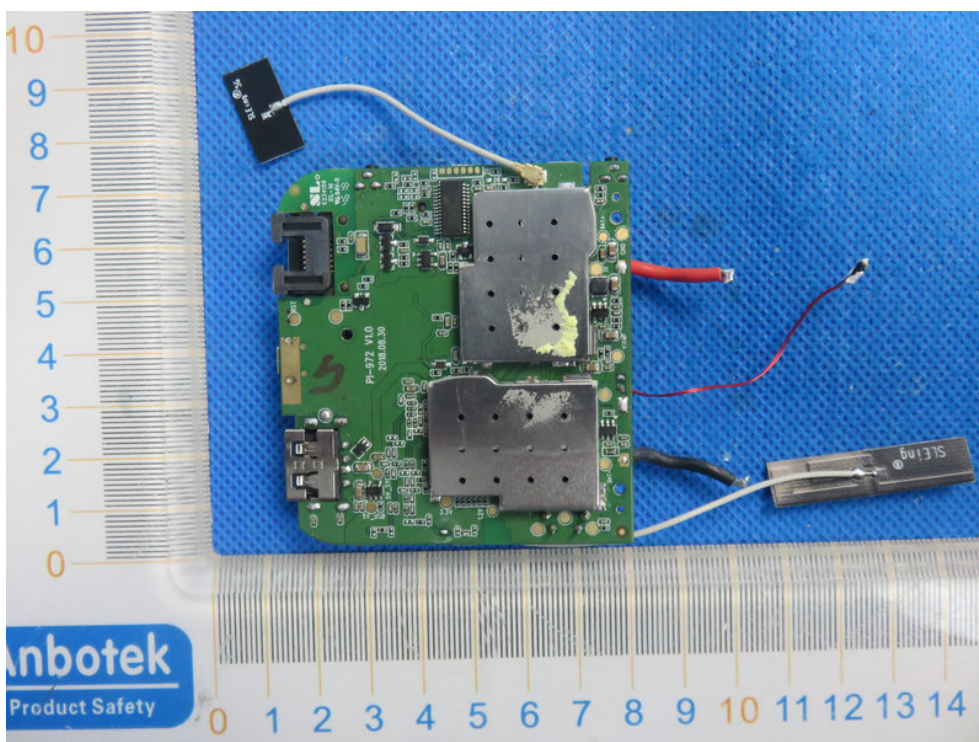

FCC ID: 2AFDGRP-WD009

5.1G&5.8G WIFI Antenna

2.4GHz WiFi Ceramic Antenna

2.4GHz WiFi PCB Antenna