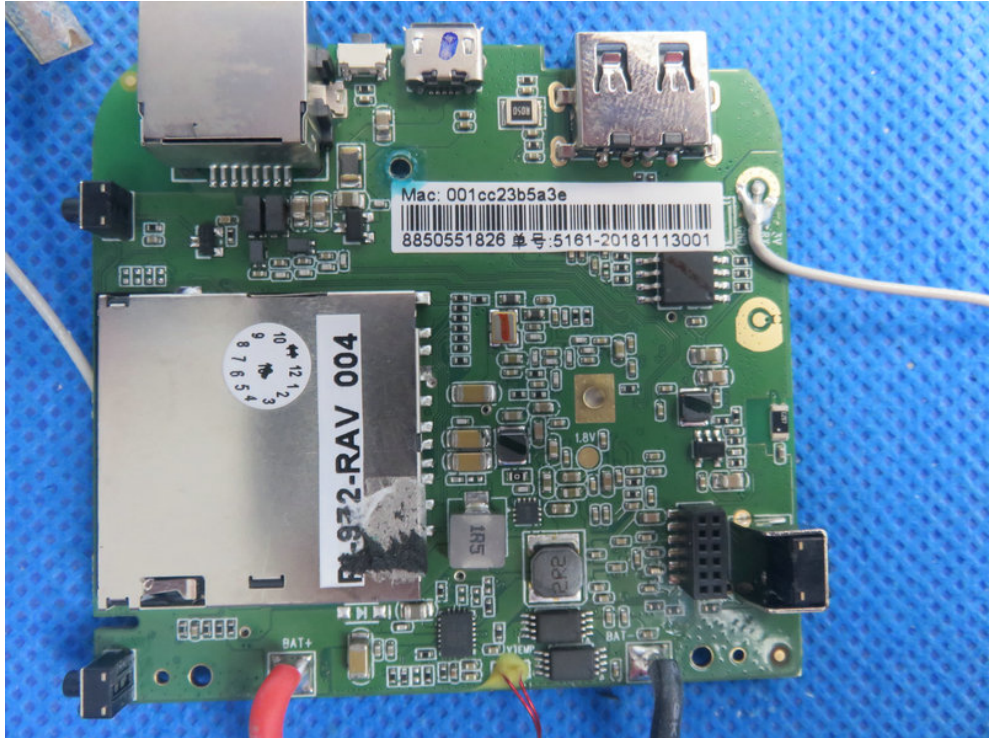

FCC ID: 2AFDGRP-WD009

5.1G&5.8G WIFI Antenna

2.4GHz WiFi Ceramic Antenna

2.4GHz WiFi PCB Antenna