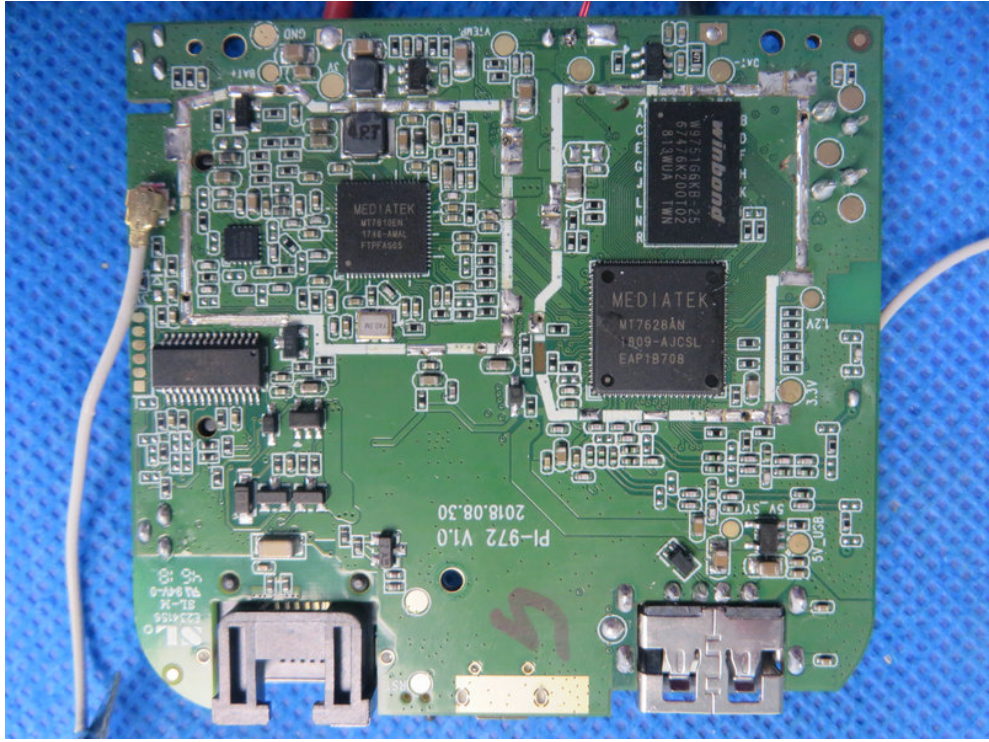

FCC ID: 2AFDGRP-WD009

5.1G&5.8G WIFI Antenna

2.4GHz WiFi Ceramic Antenna

2.4GHz WiFi PCB Antenna