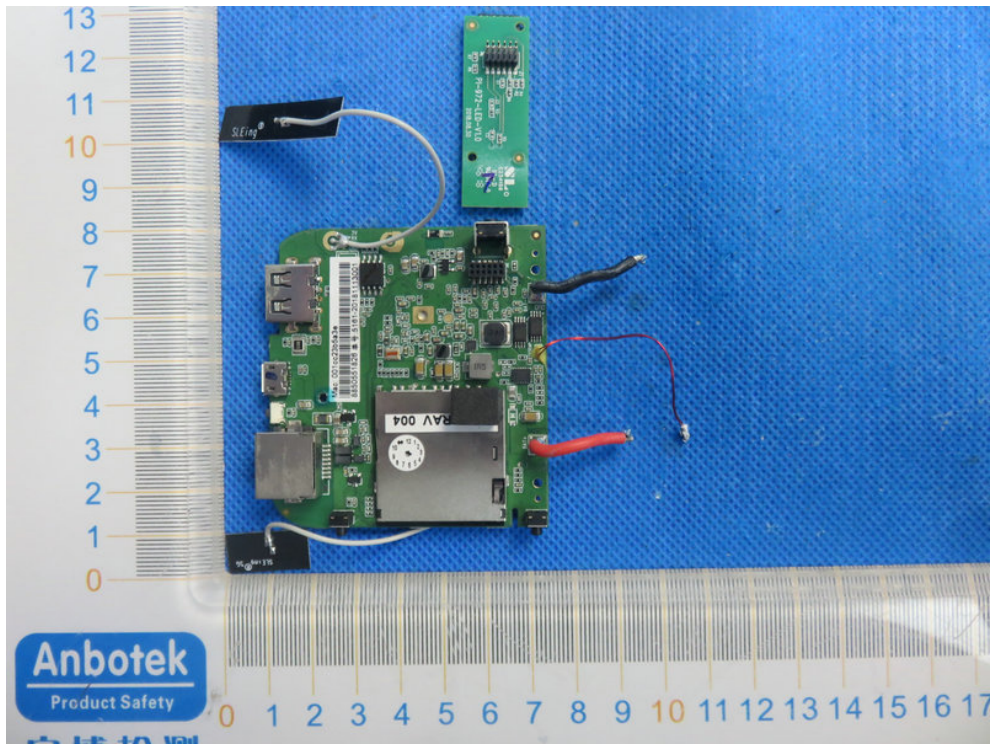

FCC ID: 2AFDGRP-WD009

5.1G&5.8G WIFI Antenna

2.4GHz WiFi Ceramic Antenna

2.4GHz WiFi PCB Antenna