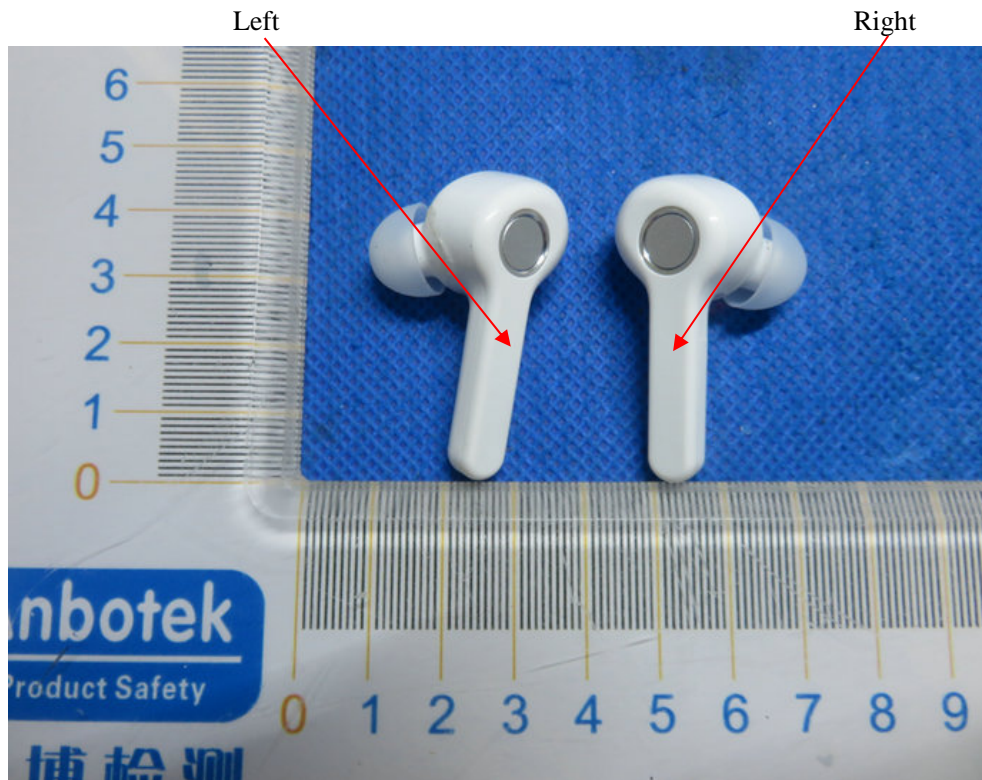

Label Location On EUT

Label

Product Name: True Wireless Bluetooth Earphones
Model Number: BT-BH020
FCC ID: 2AFDGBT-BH020