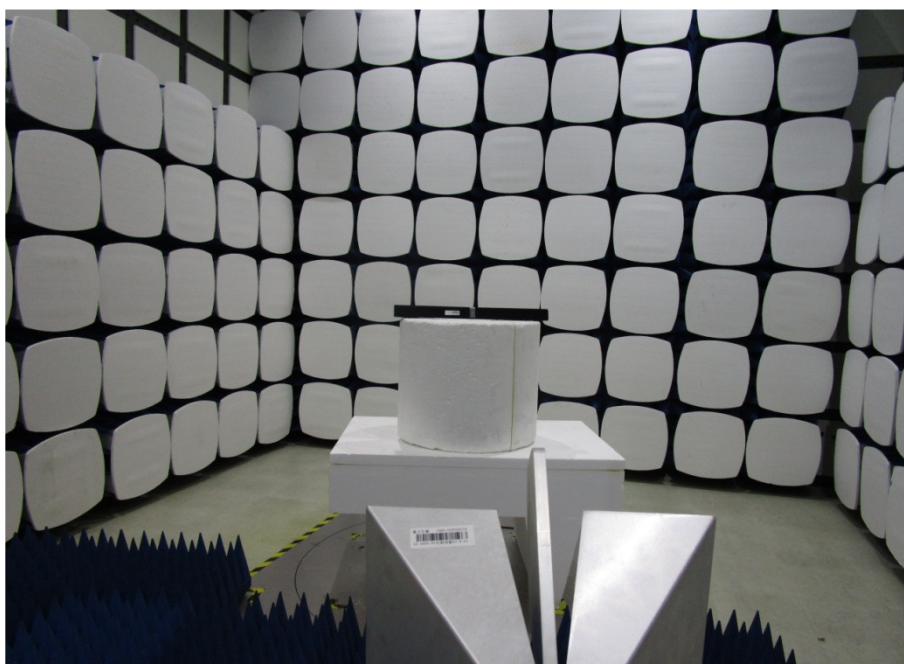

1.2 Radiated Emission