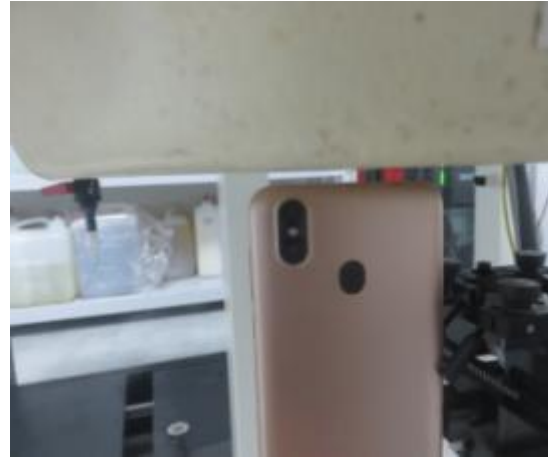

Right Check

Right Tilt 15°

Left Check

Left Tilt 15°

Front with Phantom 10 mm

Back with Phantom 10 mm

Bottom (10mm)

Top(10mm)

Left(10mm)

Right(10mm)