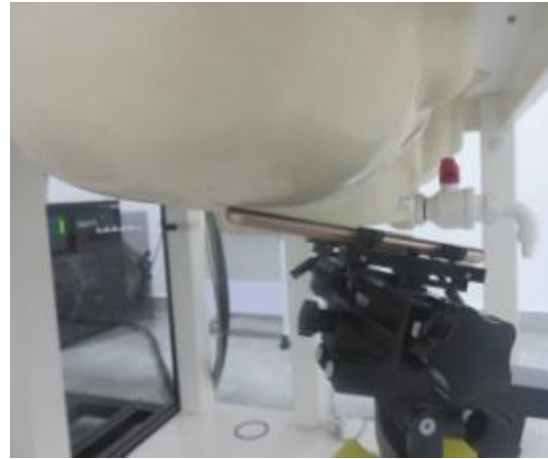

Right Check

Right Tilt 15°

Left Check

Left Tilt 15°

Front with Phantom 10 mm

Back with Phantom 10 mm

Bottom (10mm)

Top(10mm)

Left(10mm)

Right(10mm)