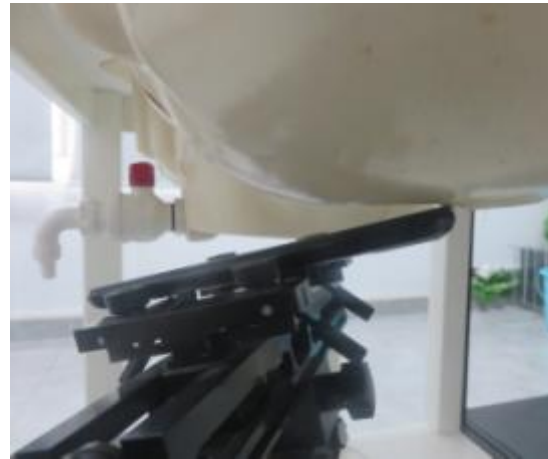

Right Check

Right Tilt 15°

Left Check

Left Tilt 15°

Front with Phantom 10 mm

Back with Phantom 10 mm

Bottom (10mm)

Top(10mm)

Left(10mm)

Right(10mm)