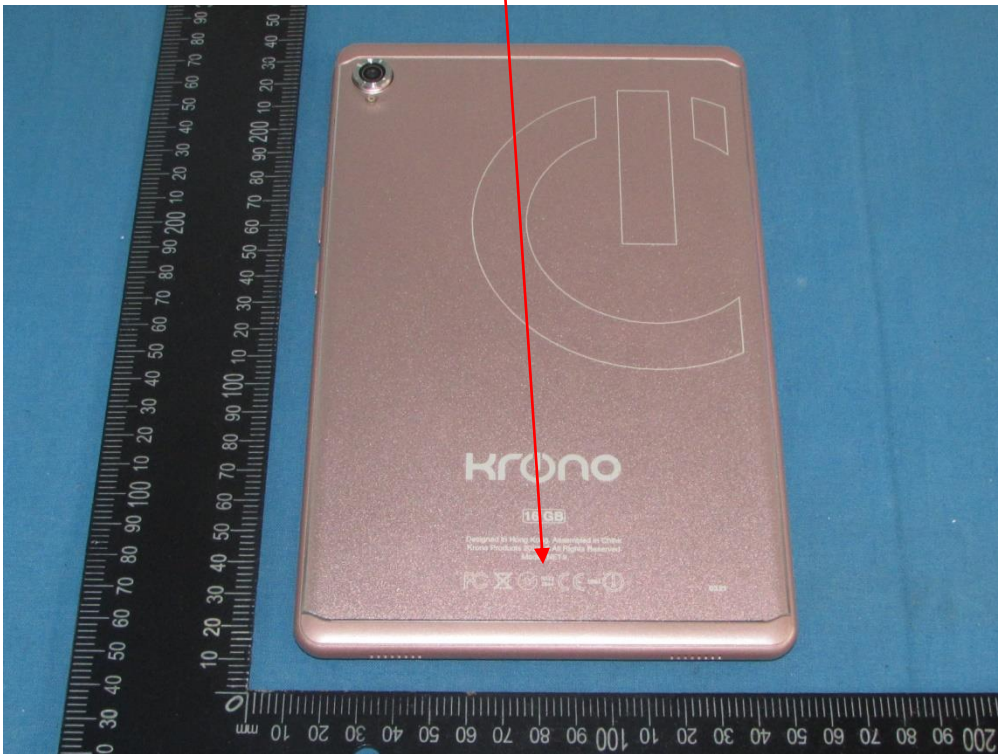

Label & Label Location

FCC ID: 2AFD9NET9

Size: 30mm(L)\*10mm(W)

the 15.19 statement will be present in user manual