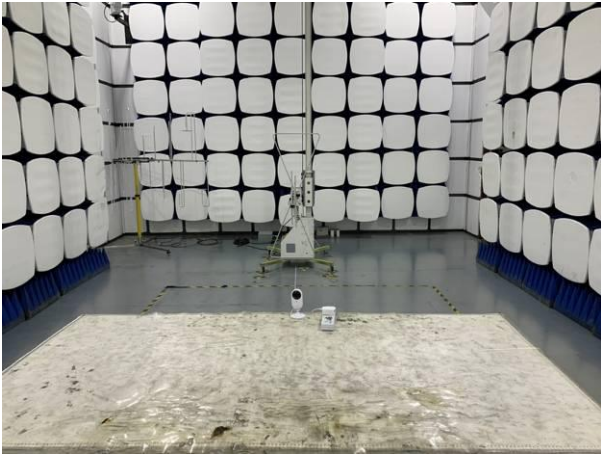

FCC ID: 2AFGB-LY135
Photos of Radiated emission

Photos of Power Line Conducted Emission Test