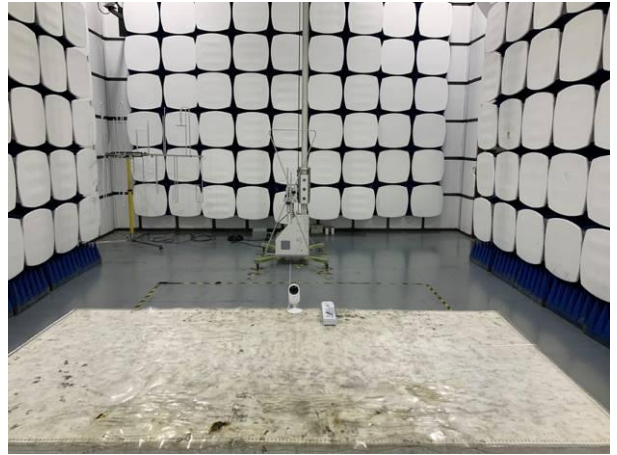

FCC ID: 2AFGB-LY135
Photos of Radiated emission

Photos of Power Line Conducted Emission Test