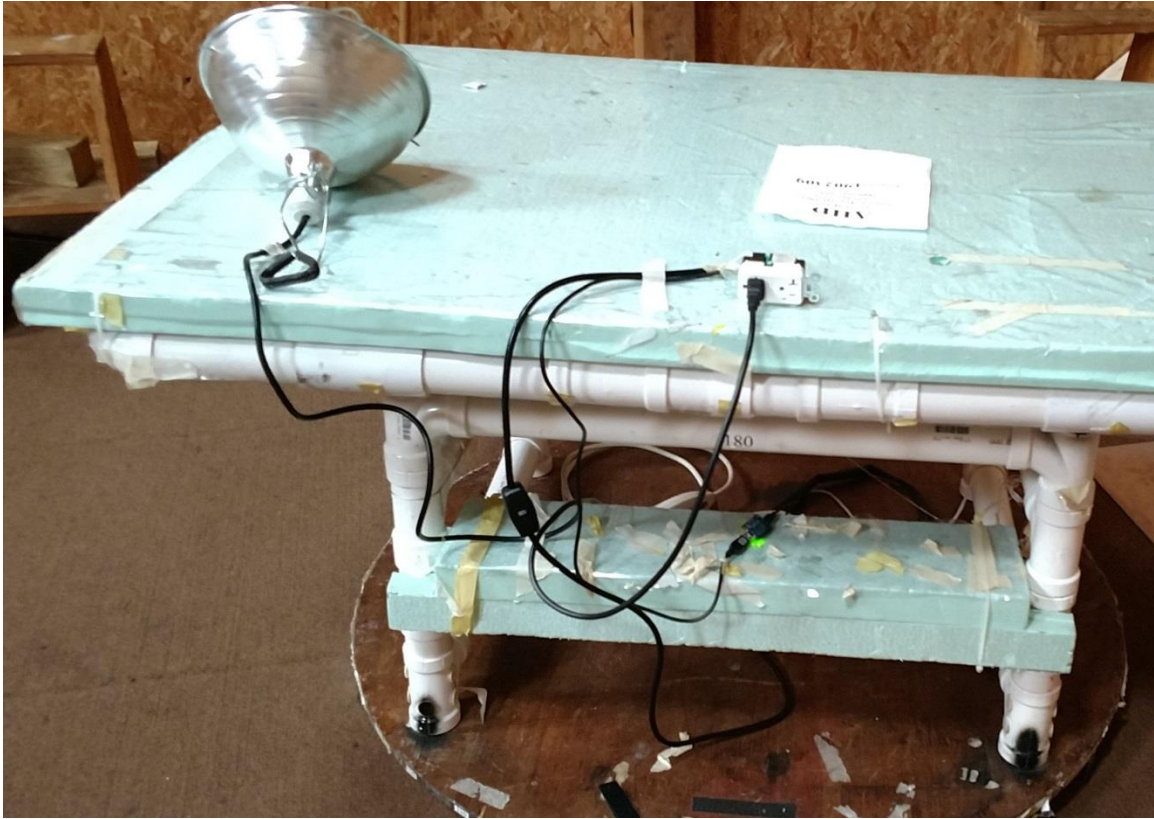

ExhibitTestSetupPhotos

Line Conducted loaded

Line Conducted no load

AHD
2731 N. 117th St
Mesa, AZ 85207
Phone: 480-941-1111
Project # 1902309

Spurious Radiated

Flat

End

Side

Spurious Radiated above 1GHz

Direct connect