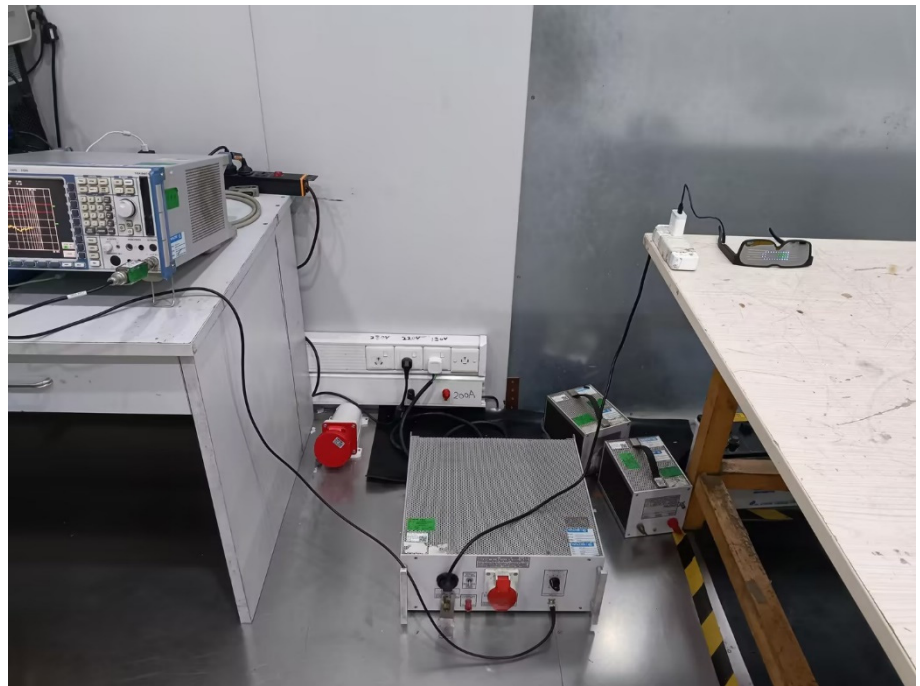

EXHIBIT 4 - TEST SETUP PHOTOGRAPHS

Conducted Emission Test Setup

Radiation Emission Test Setup (Below 30MHz)

Radiation Emission Test Setup (30MHz to 1GHz)

Radiation Emission Test Setup (1GHz to 18GHz)

**Radiation Emission Test
Setup (Above 18GHz)**