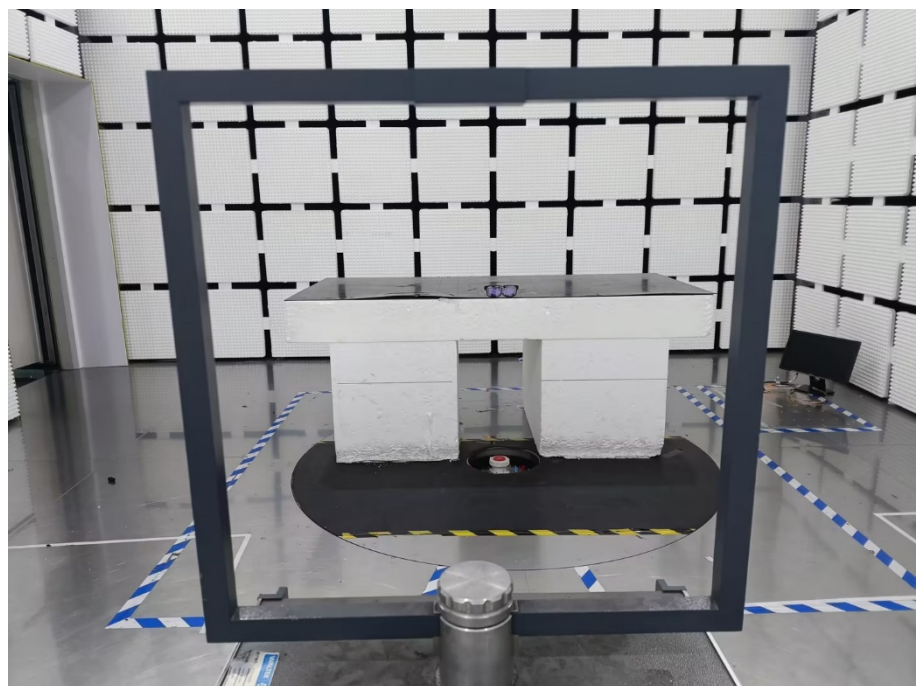

EXHIBIT 4 - TEST SETUP PHOTOGRAPHS

Conducted Emission Test Setup

Radiation Emission Test Setup (Below 30MHz)

Radiation Emission Test Setup (30MHz to 1GHz)

Radiation Emission Test Setup (1GHz to 18GHz)

**Radiation Emission Test
Setup (Above 18GHz)**