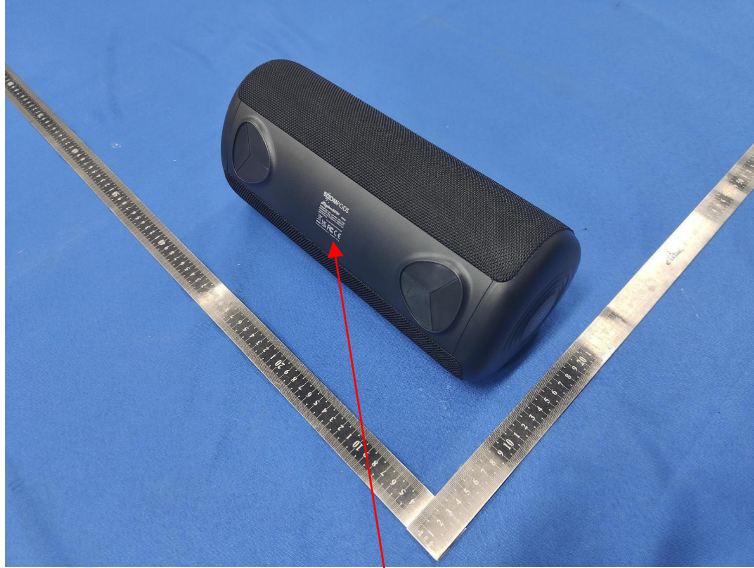

FCC ID Label Information

Label location:

Bluetooth speaker

Model: Rhythm 60

FCC ID: 2AFAX-PHYTHM60