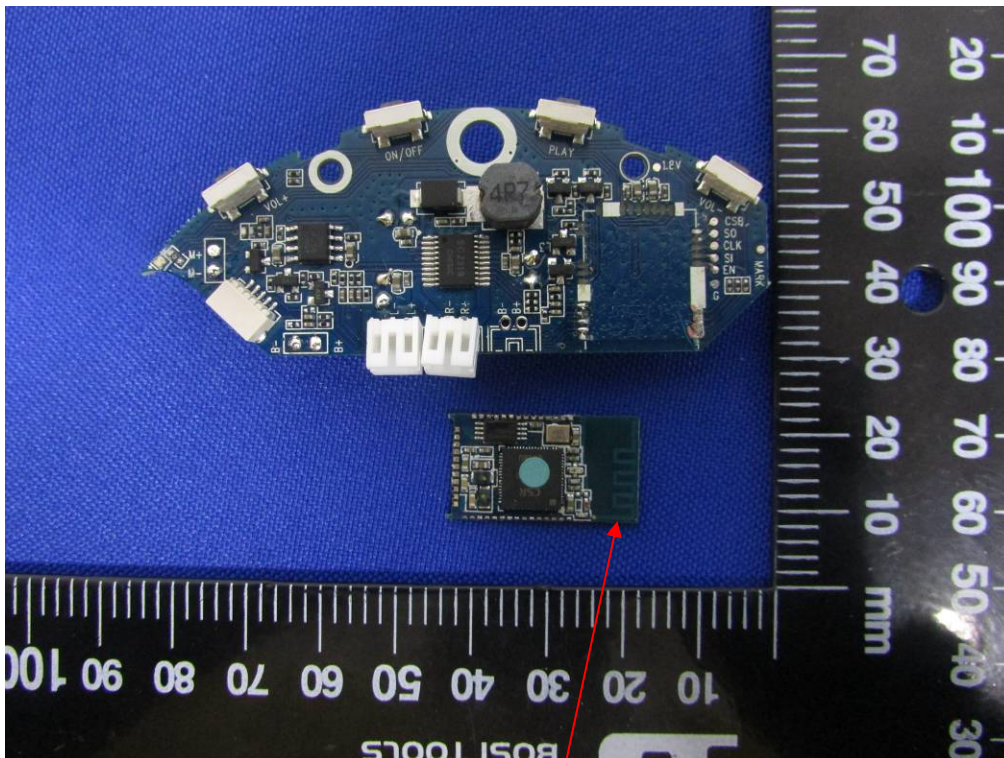

Internal Photo

Model number: Fusion

BT Antenna