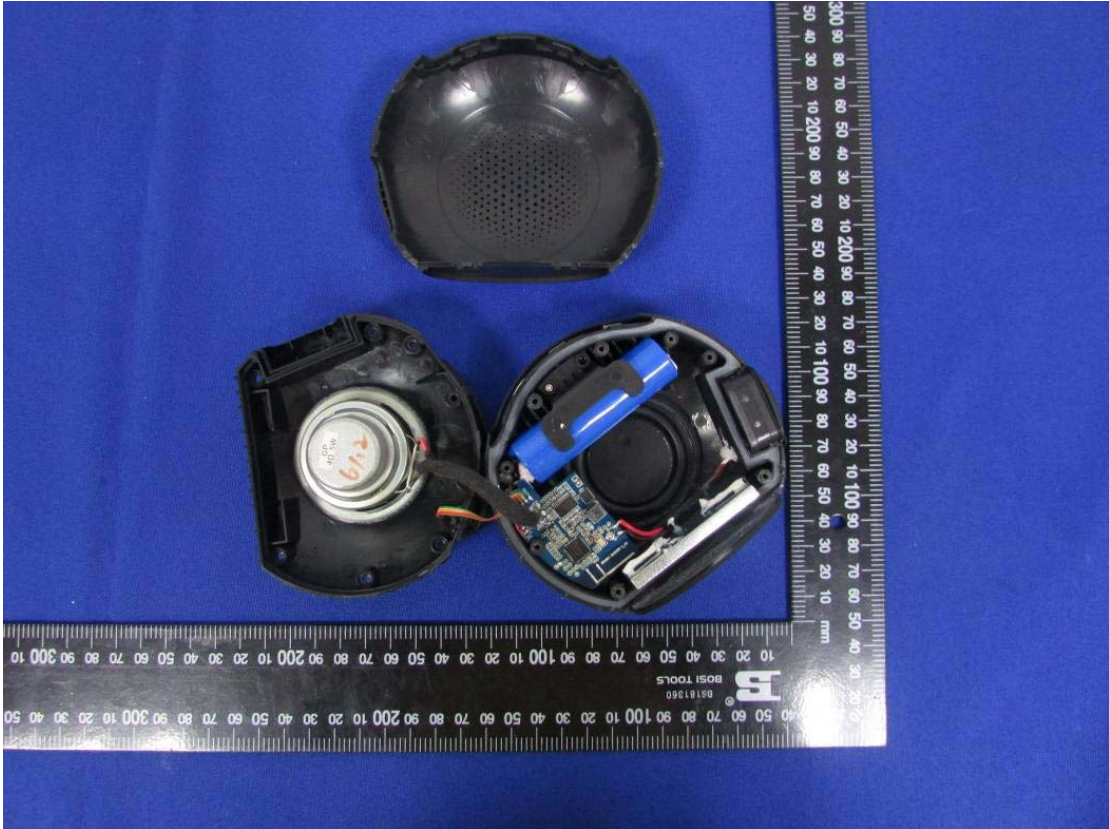

Internal Photo

Model number:doubleblaster2

BT Antenna