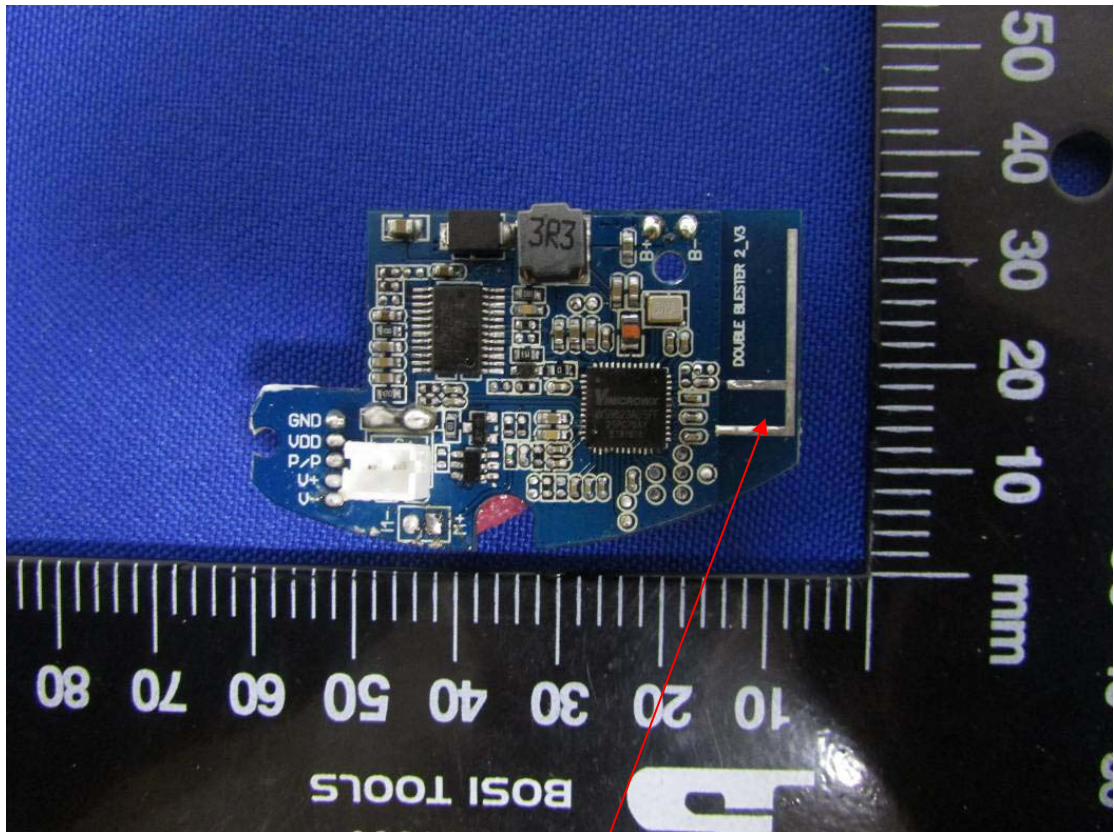

Internal Photo

Model number:doubleblaster2

BT Antenna