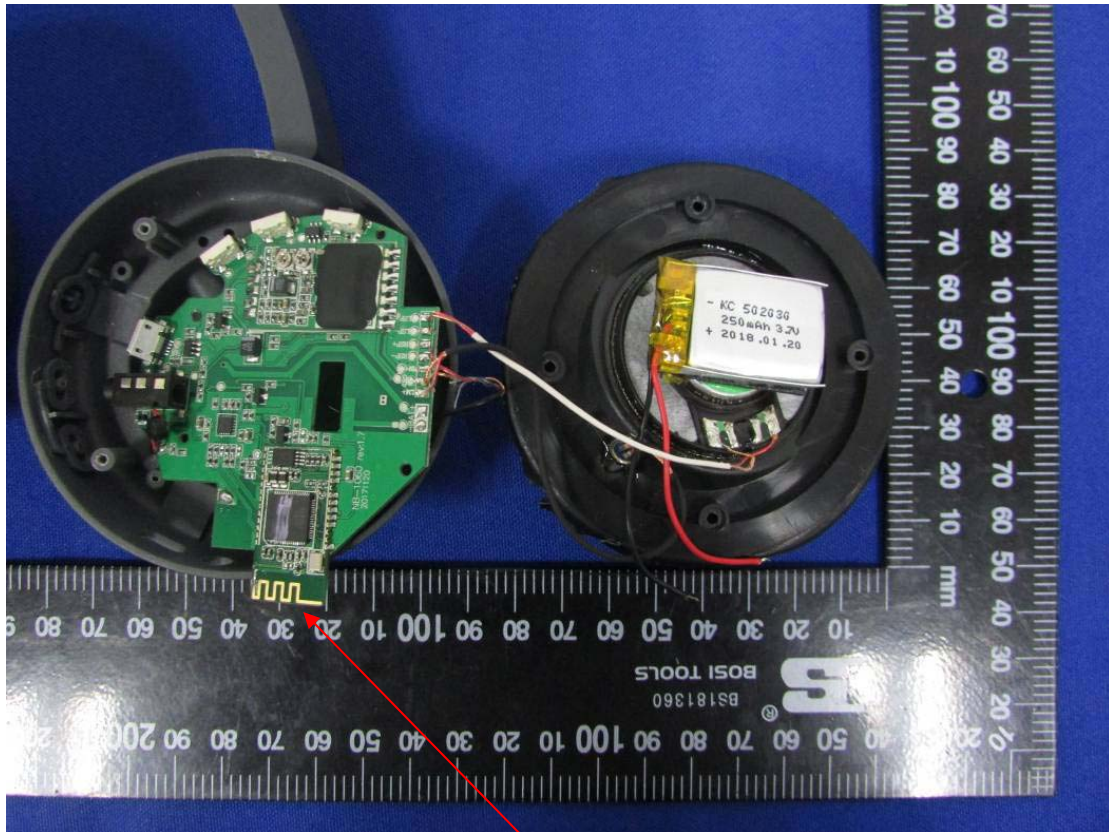

Internal Photo

Model No: BLUETOOTH HUSH

Antenna