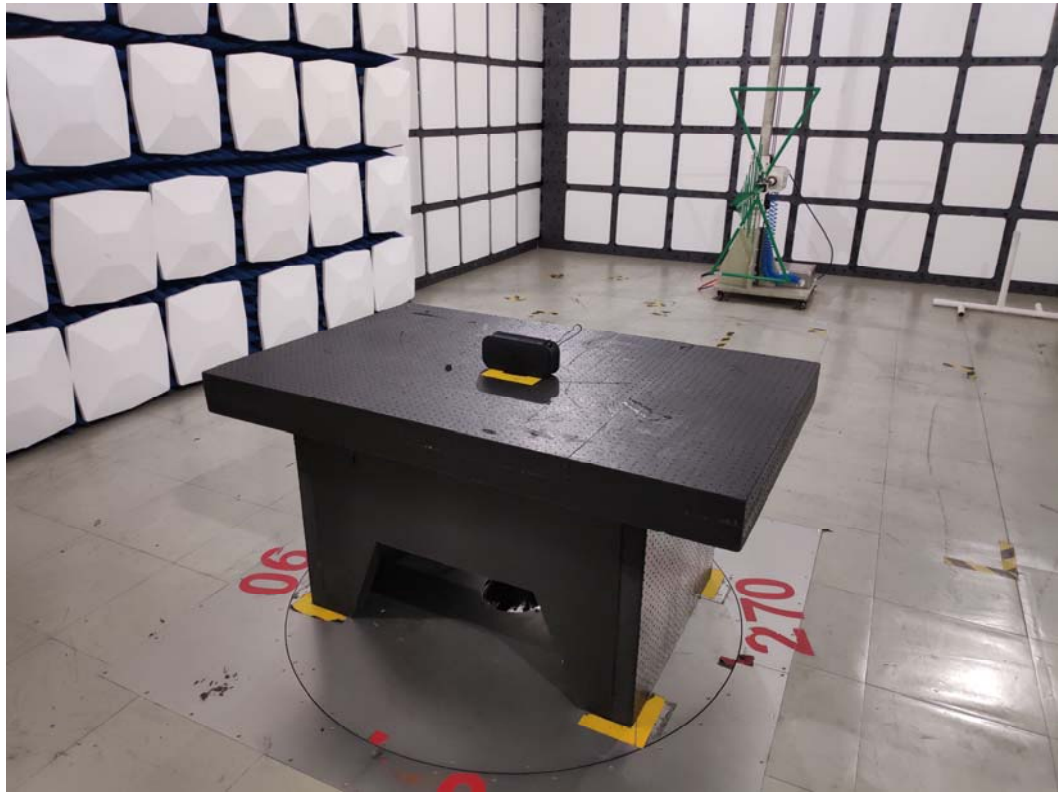

TEST SETUP PHOTOGRAPHS OF EUT

AC POWER LINE CONDUCTED EMISSION TEST

Front View

Side View

RADIATED EMISSION TEST

Below 1G

Above 1GHz