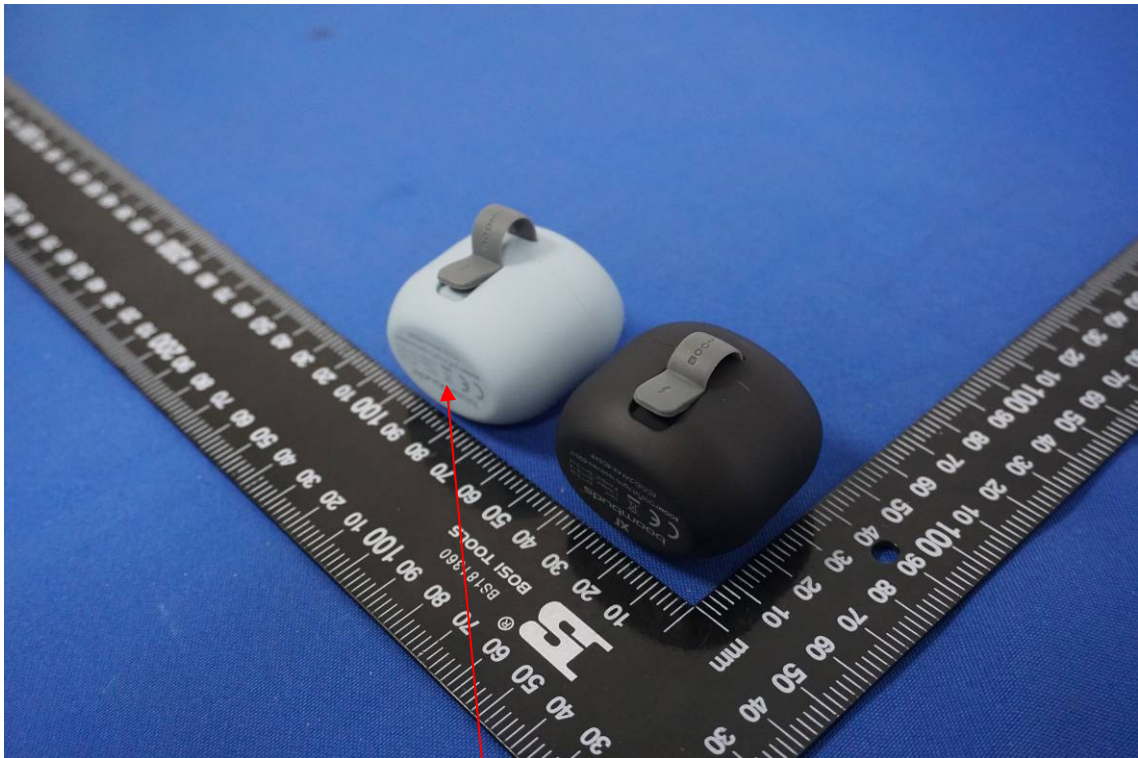

# Label Location

35.4mm x23.9mm silk-screen  
Label Location