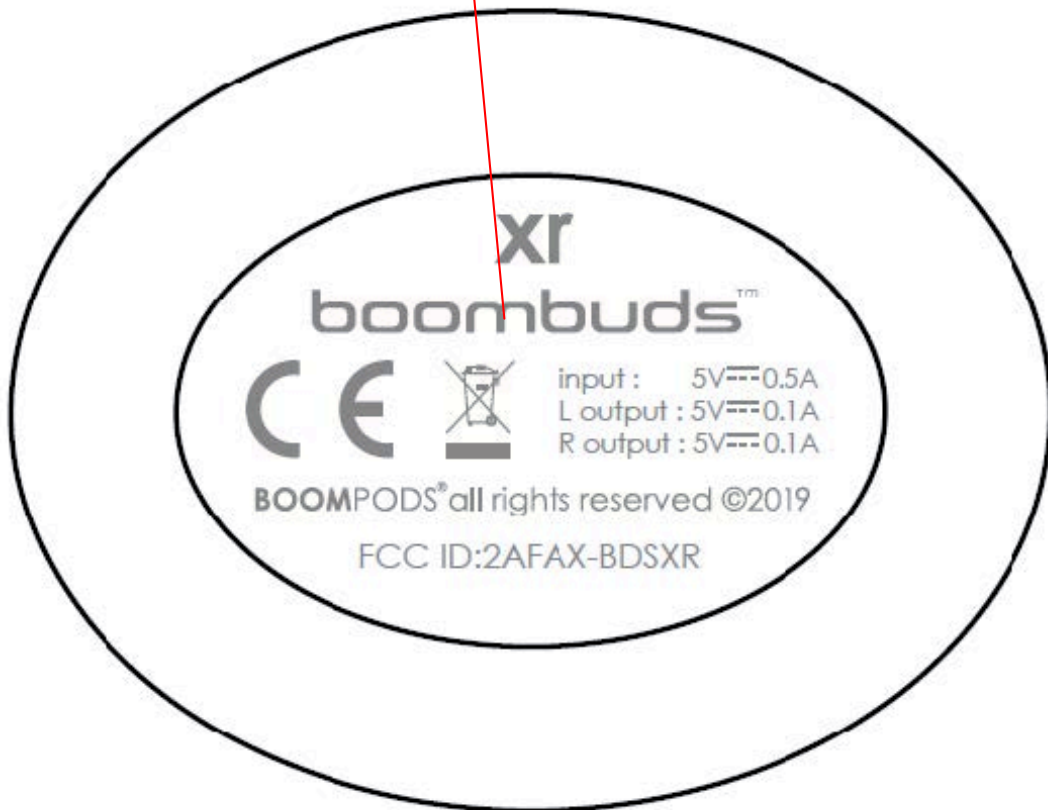

# Label Location

35.4mm x23.9mm silk-screen  
Label Location