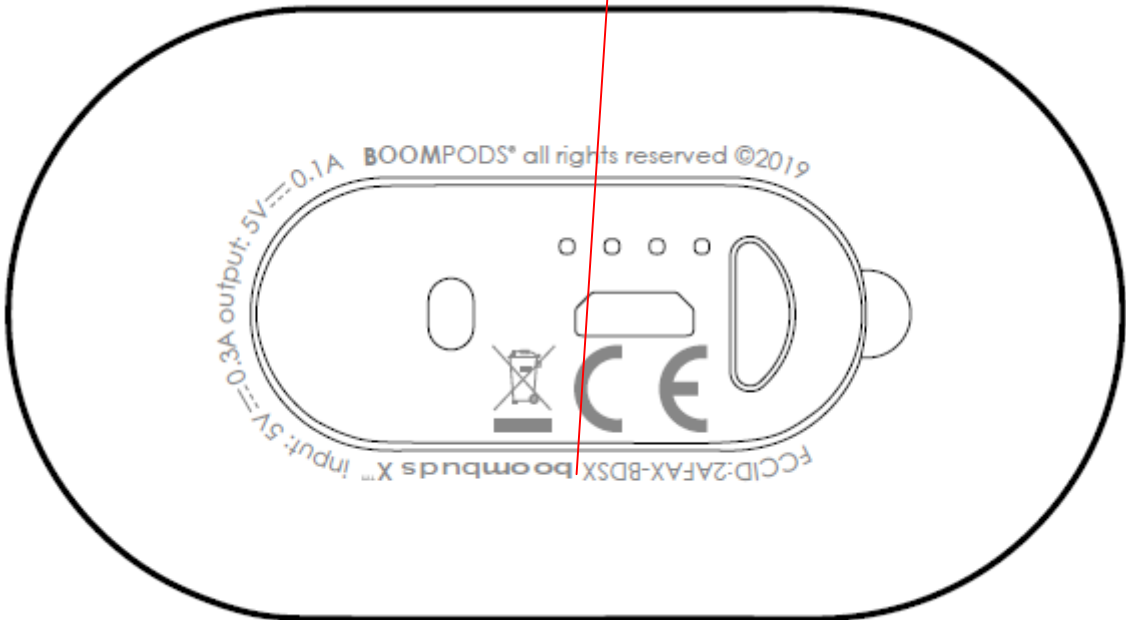

Label Location

43mm x23mm silk-screen
Label Location