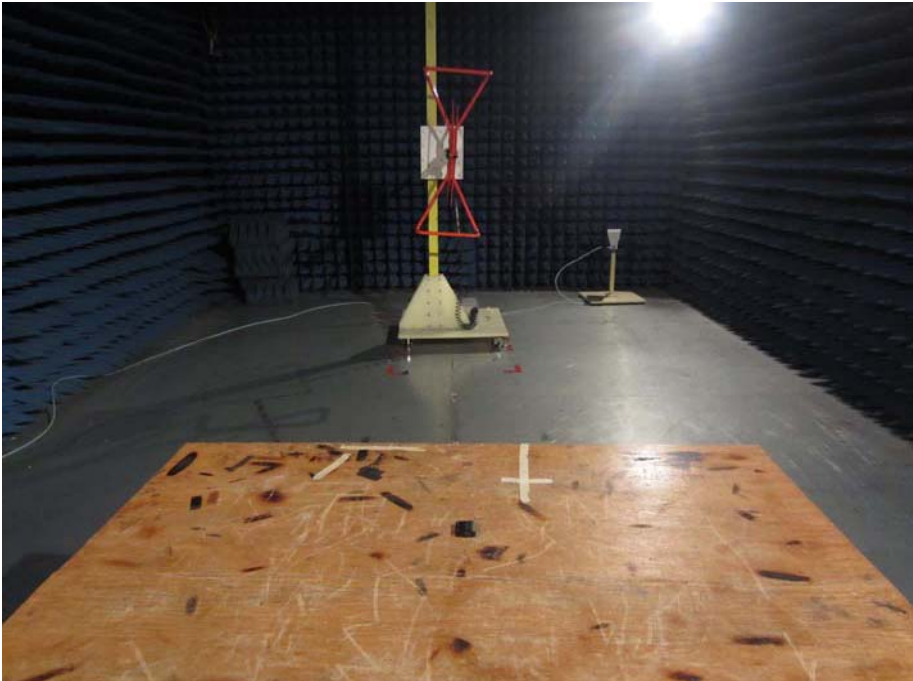

RADIATED EMISSION TEST SETUP (30 MHz to 1 GHz) FROM 1M-HEIGHT TEST TABLE

RADIATED EMISSION TEST SETUP (ABOVE 1 GHz) FROM 1.5M-HEIGHT TEST TABLE

AC POWER LINE CONDUCTED EMISSION

RADIO FREQUENCY