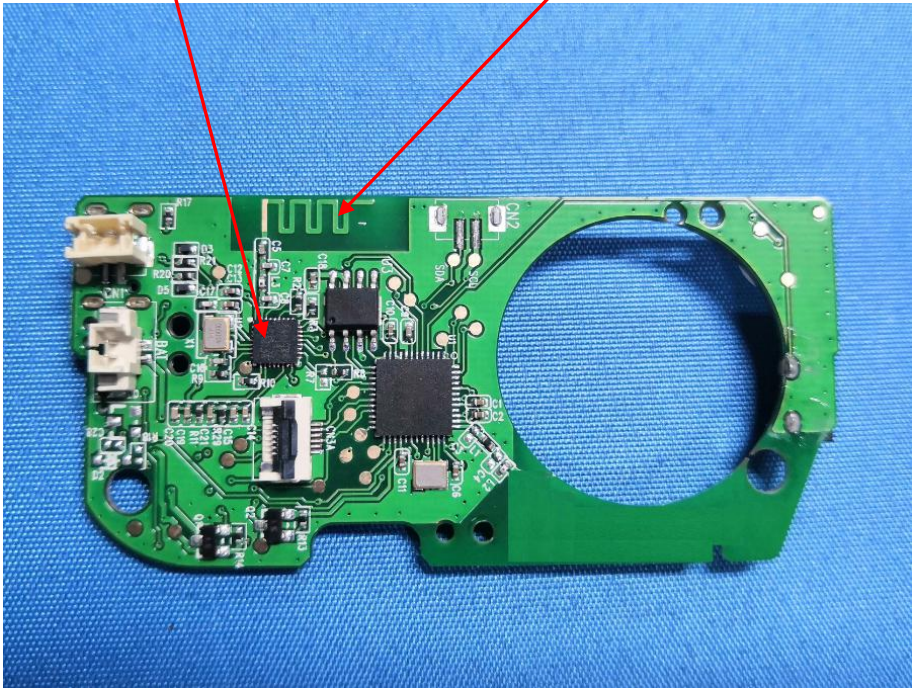

RF CHIP

PCB antenna

RF CHIP:
Model : RTL8761
Manufacturer: REALTEK