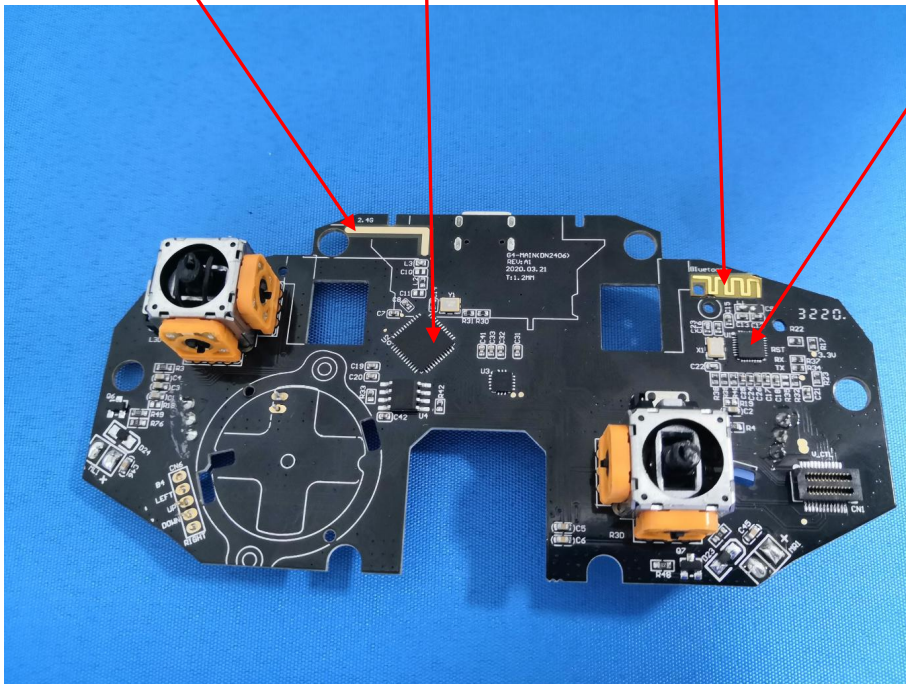

- PCB antenna (For 2.4G)
- 2.4G RF CHIP
- PCB antenna (For BT)
- BT RF CHIP

BT RF CHIP: Model :Realtek8761      Manufacturer:Realtek  
2.4G RF CHIP: Model :DN2406U      Manufacturer:TOSHIBA