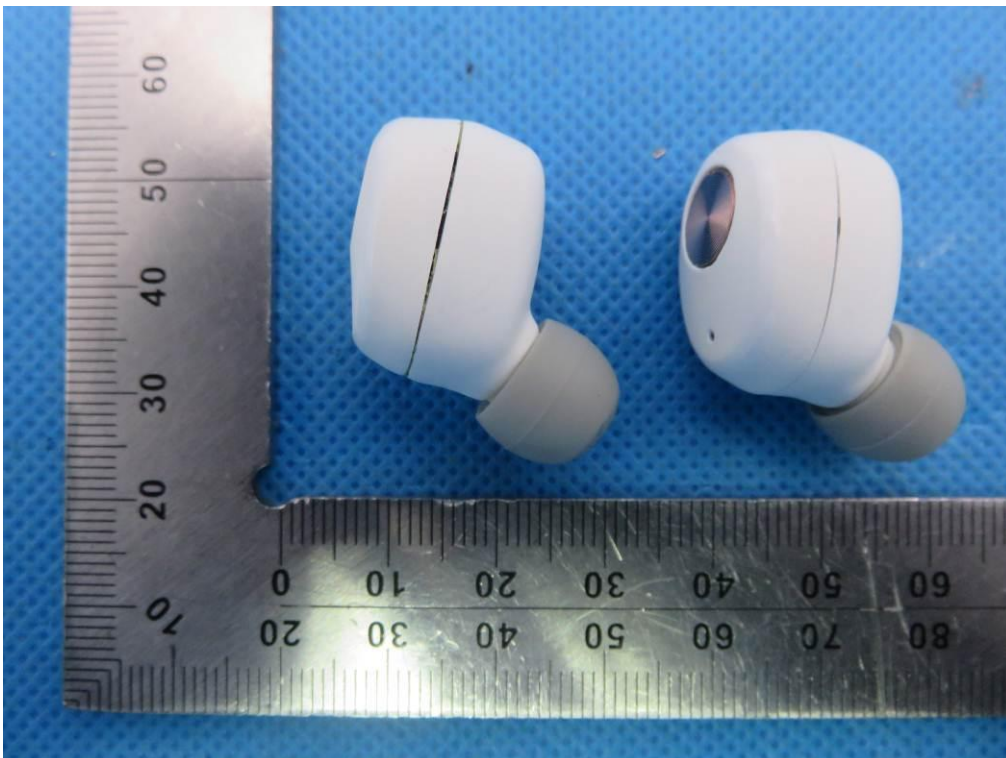

Charging Dock
VIEW OF EUT(Port)-1

VIEW OF EUT(Port)-2

Series Model
Sudio Nivå white
TOTAL VIEW OF EUT

TOP VIEW OF EUT

BOTTOM VIEW OF EUT

FRONT VIEW OF EUT

BACK VIEW OF EUT

LEFT VIEW OF EUT