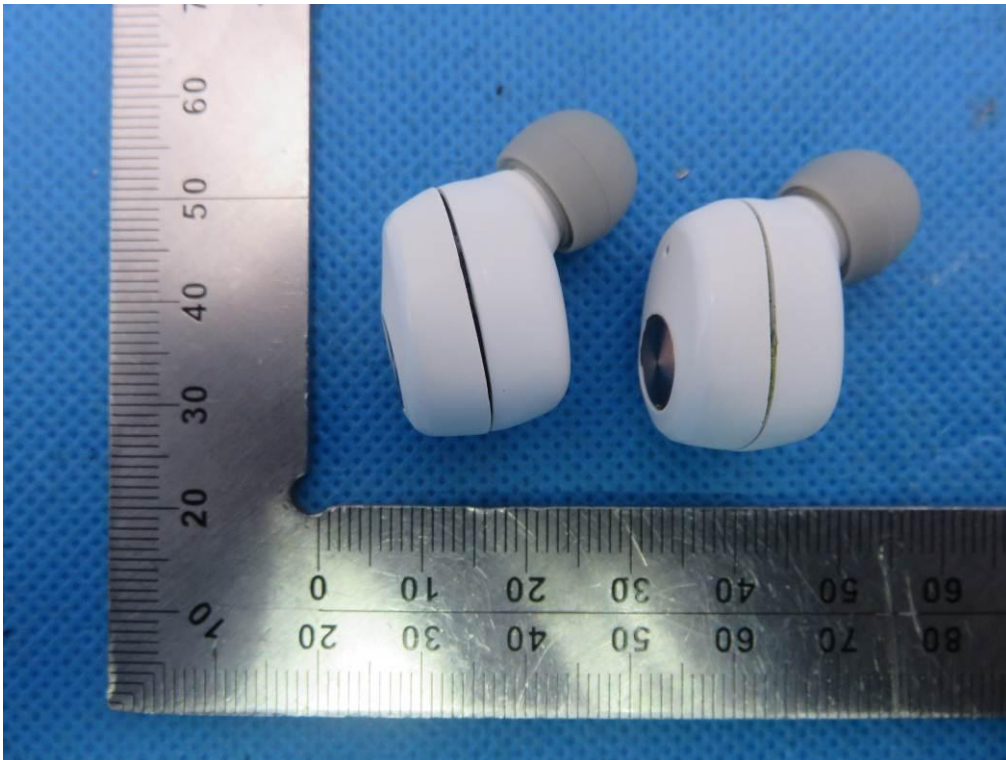

Charging Dock
VIEW OF EUT(Port)-1

VIEW OF EUT(Port)-2

Series Model
Sudio Nivå white
TOTAL VIEW OF EUT

TOP VIEW OF EUT

BOTTOM VIEW OF EUT

FRONT VIEW OF EUT

BACK VIEW OF EUT

LEFT VIEW OF EUT