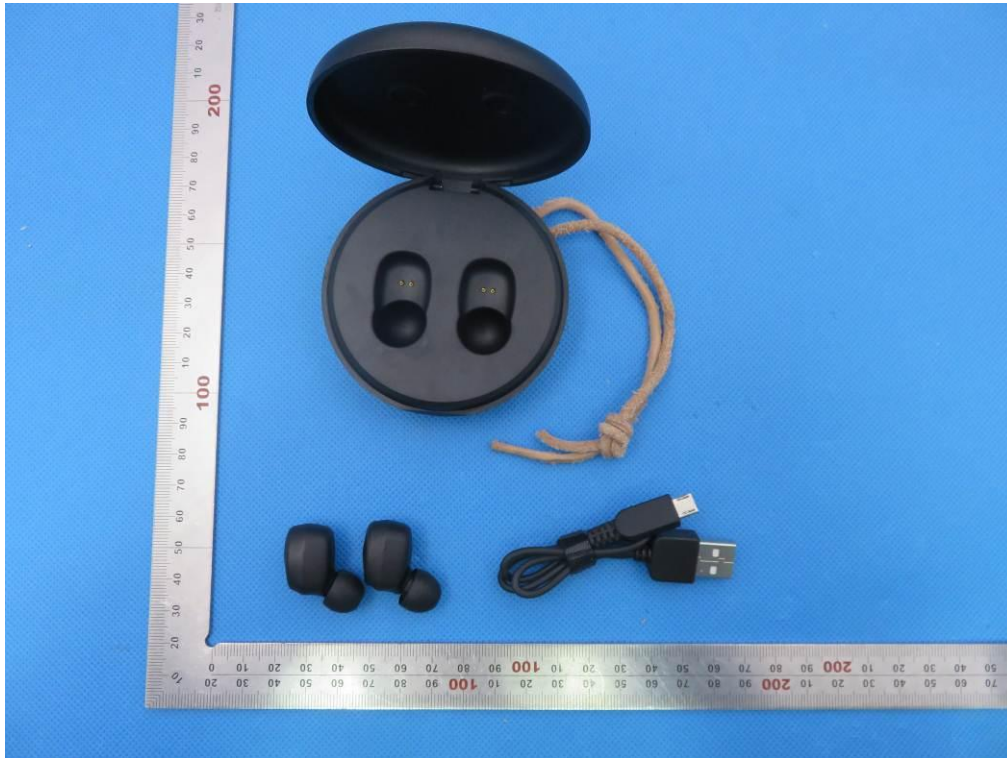

External Photos

TOTAL VIEW OF EUT

TOP VIEW OF EUT

BOTTOM VIEW OF EUT

FRONT VIEW OF EUT

BACK VIEW OF EUT

LEFT VIEW OF EUT

RIGHT VIEW OF EUT

Charging Dock
VIEW OF EUT(Port)-1

VIEW OF EUT(Port)-2

Series Model
Sudio Nivå white
TOTAL VIEW OF EUT

TOP VIEW OF EUT

BOTTOM VIEW OF EUT

FRONT VIEW OF EUT

BACK VIEW OF EUT

LEFT VIEW OF EUT