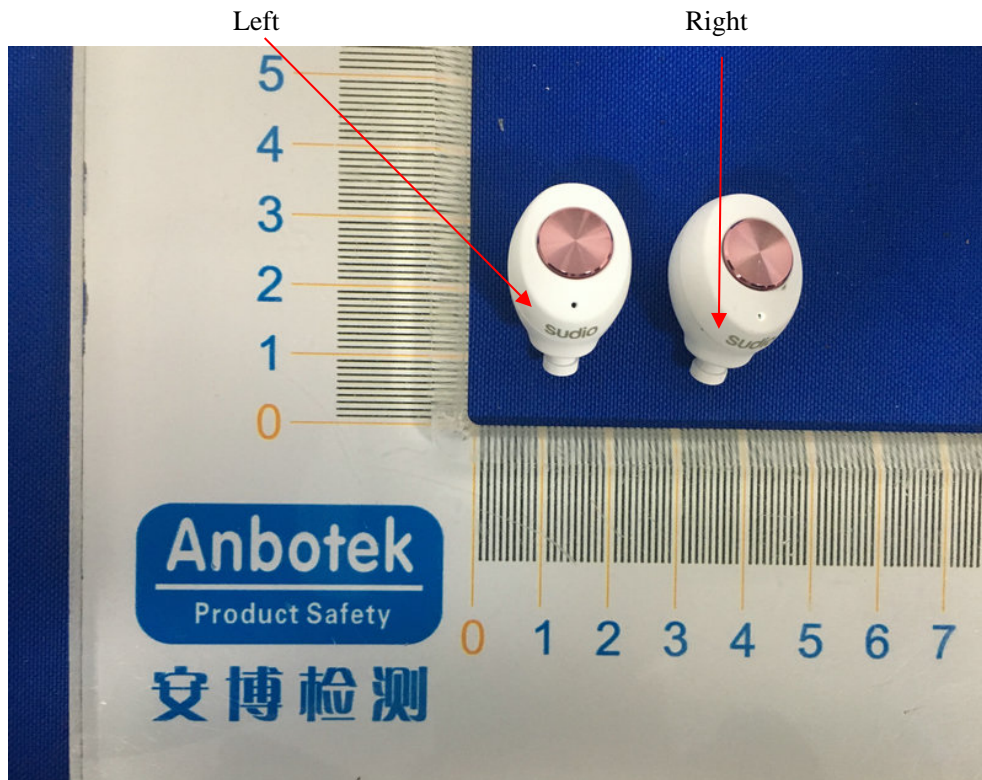

Label Location On EUT

Label

FCC ID: 2AF9P-SUDIOTOLV