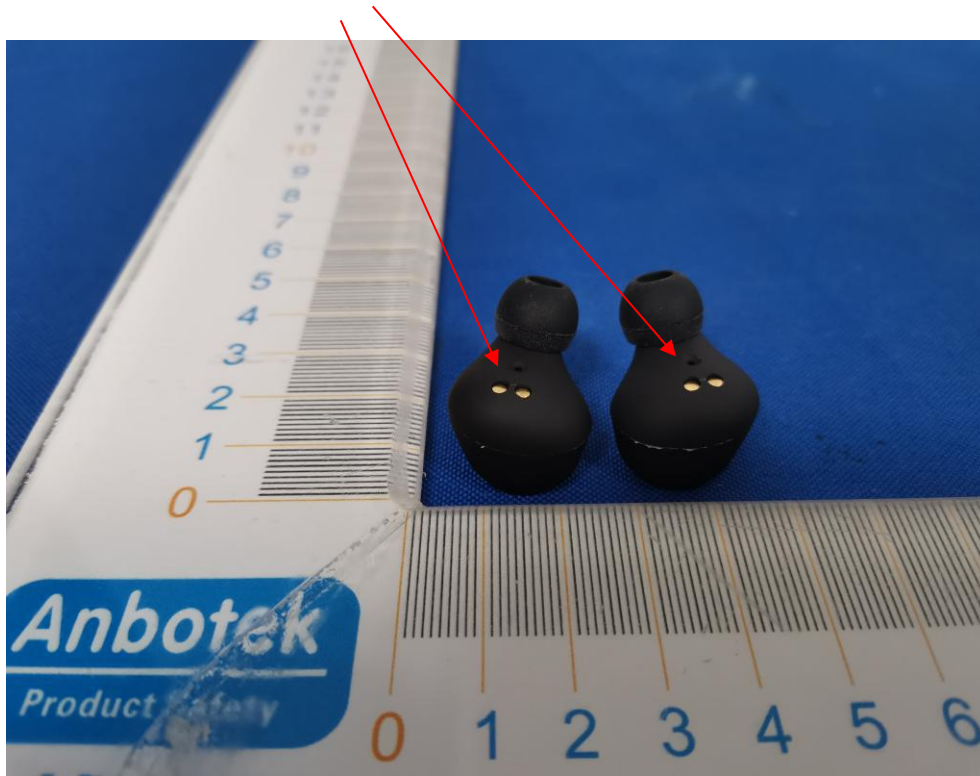

Label Location On EUT

Label

FCC ID: 2AF9P-SUDIOT2