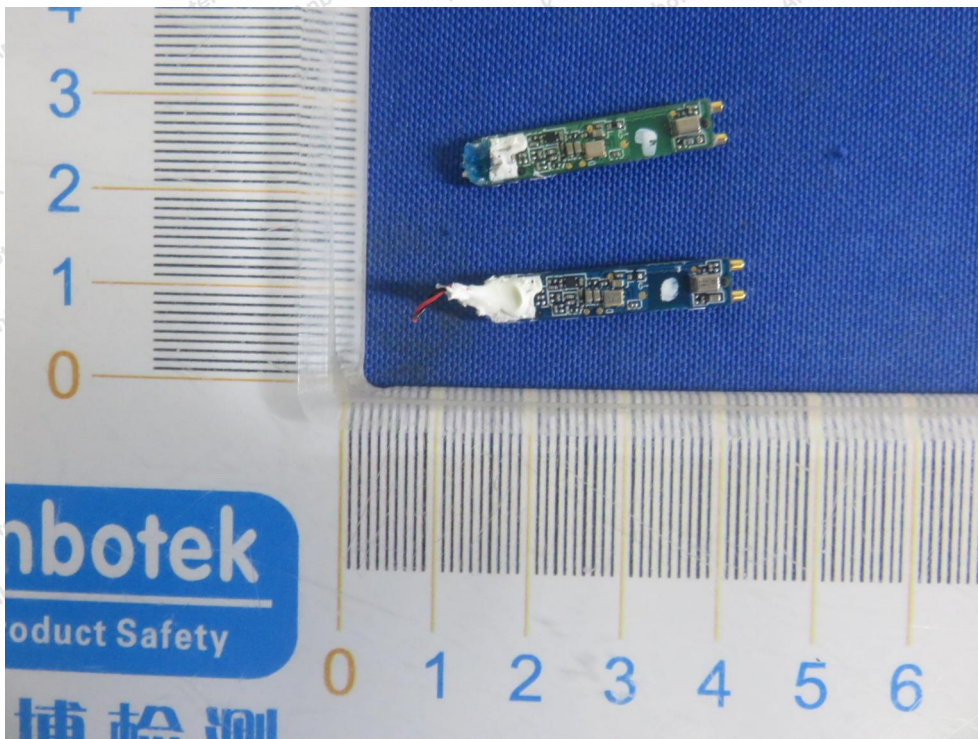

Anbotek

Product Safety

Shenzhen Anbotek Compliance Laboratory Limited

Address: 1/F., Building D, Sogood Science and Technology Park, Sanwei Community, Hangcheng Street, Bao'an District, Shenzhen, Guangdong, China.
Tel: (86) 0755-26066440 Fax: (86) 0755-26014772 Email: service@anbotek.com

Code: AB-RF-05-b

Hotline
400-003-0500
www.anbotek.com.cn