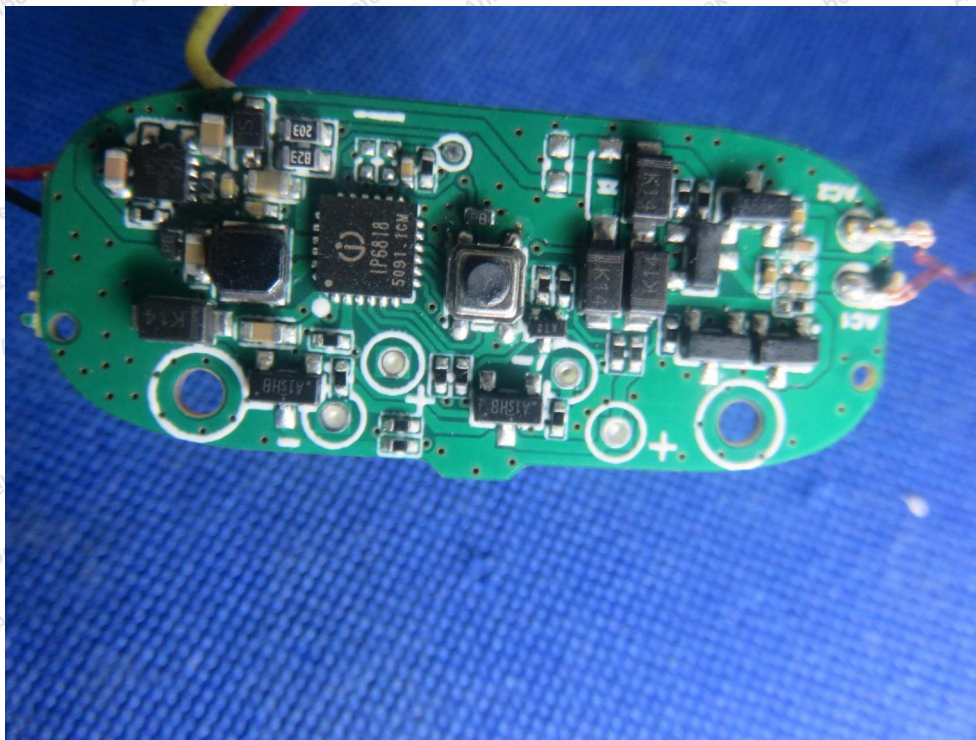

Shenzhen Anbotek Compliance Laboratory Limited

Address: 1/F., Building D, Sogood Science and Technology Park, Sanwei Community, Hangcheng Street, Bao'an District, Shenzhen, Guangdong, China.
Tel: (86) 0755-26066440 Fax: (86) 0755-26014772 Email: service@anbotek.com

Code: AB-RF-05-b

Hotline
400-003-0500
www.anbotek.com.cn