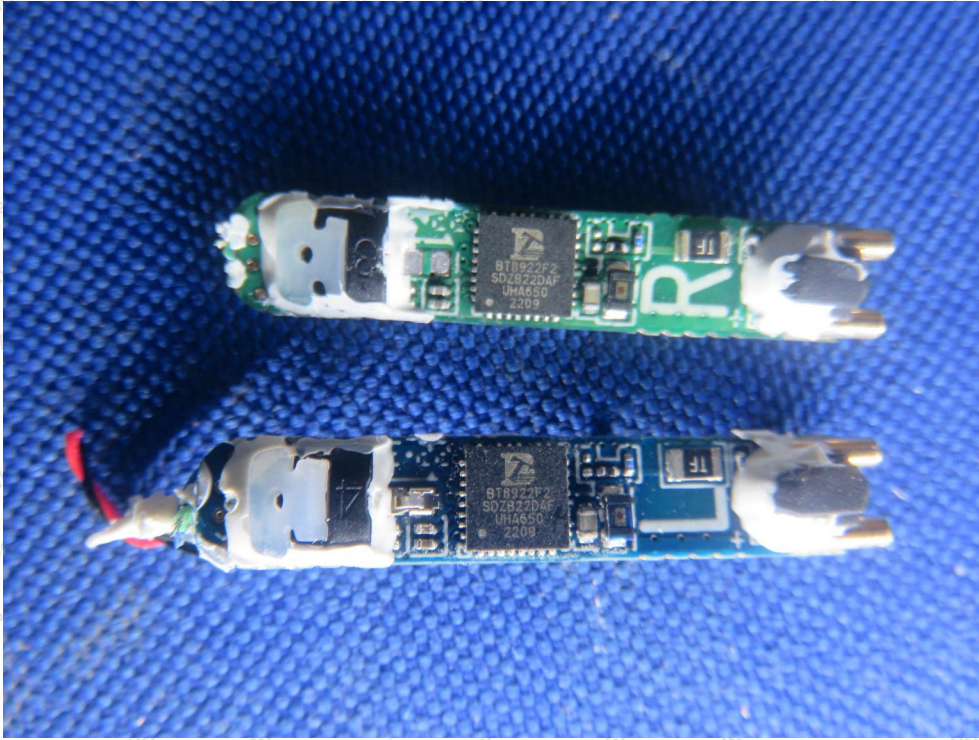

Shenzhen Anbotek Compliance Laboratory Limited

Address: 1/F., Building D, Sogood Science and Technology Park, Sanwei Community, Hangcheng Street, Bao'an District, Shenzhen, Guangdong, China.
Tel: (86) 0755-26066440 Fax: (86) 0755-26014772 Email: service@anbotek.com

Code: AB-RF-05-b

Hotline
400-003-0500
www.anbotek.com.cn