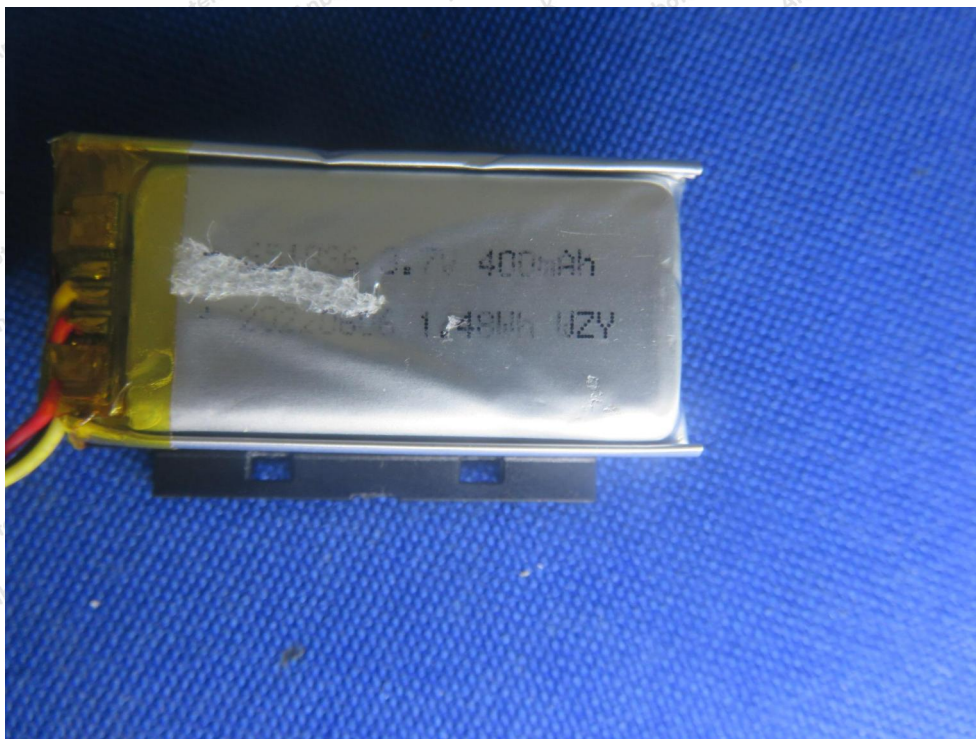

Shenzhen Anbotek Compliance Laboratory Limited

Address: 1/F., Building D, Sogood Science and Technology Park, Sanwei Community, Hangcheng Street, Bao'an District, Shenzhen, Guangdong, China.
Tel: (86) 0755-26066440 Fax: (86) 0755-26014772 Email: service@anbotek.com

Code: AB-RF-05-b

Hotline
400-003-0500
www.anbotek.com.cn