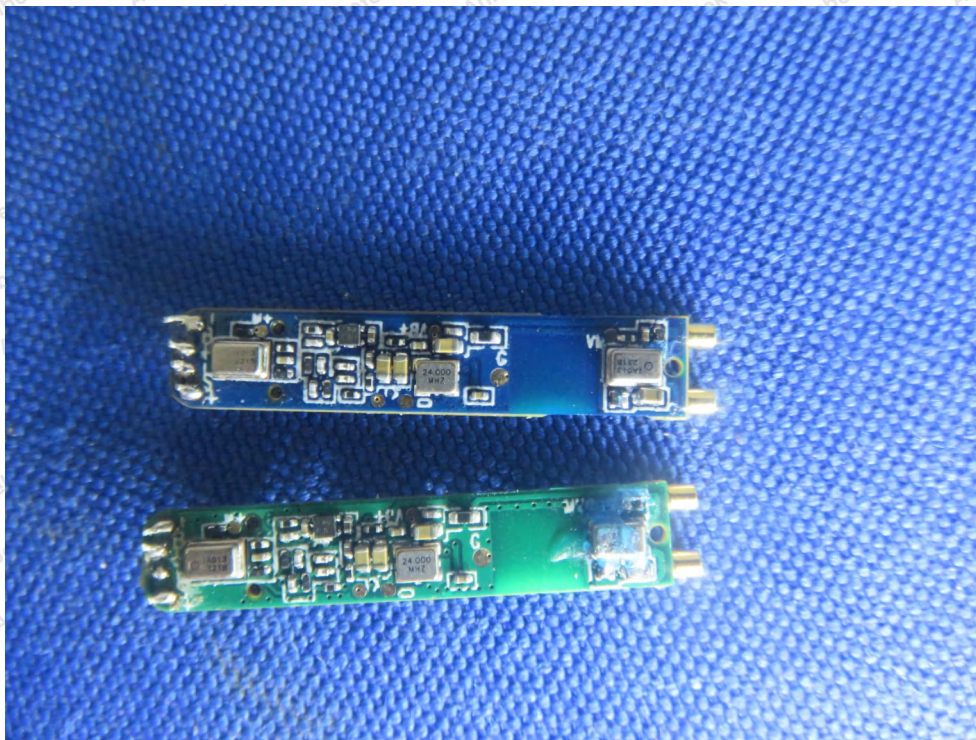

ANT

Shenzhen Anbotek Compliance Laboratory Limited

Address: 1/F., Building D, Sogood Science and Technology Park, Sanwei Community, Hangcheng Street, Bao'an District, Shenzhen, Guangdong, China.
Tel: (86) 0755-26066440 Fax: (86) 0755-26014772 Email: service@anbotek.com

Code: AB-RF-05-b

Hotline
400-003-0500
www.anbotek.com.cn