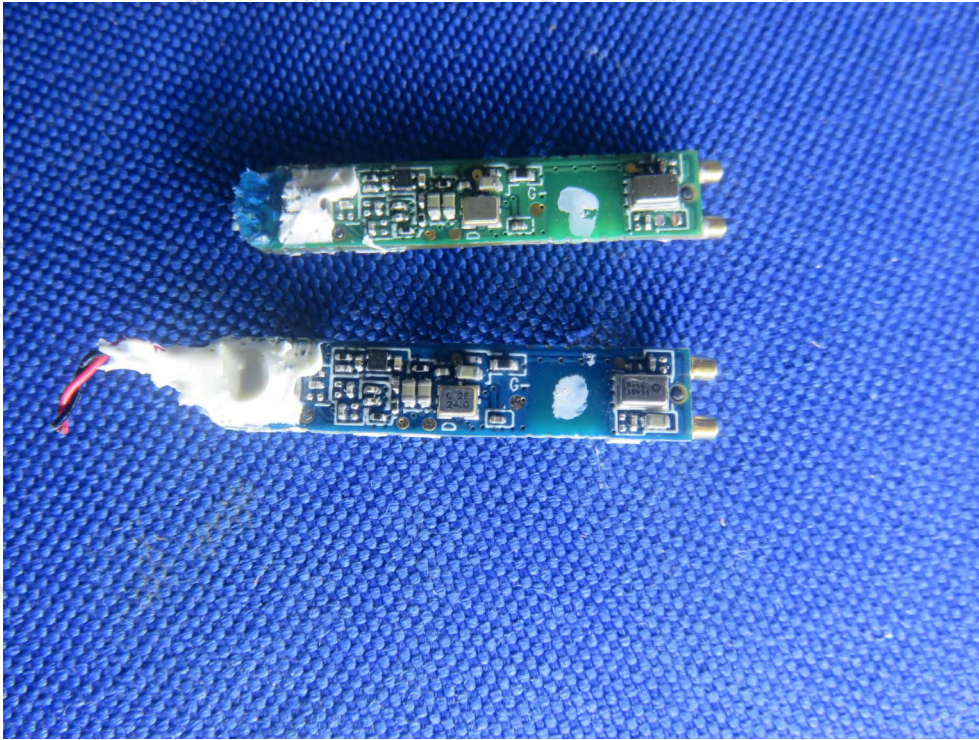

Shenzhen Anbotek Compliance Laboratory Limited

Address: 1/F., Building D, Sogood Science and Technology Park, Sanwei Community, Hangcheng Street, Bao'an District, Shenzhen, Guangdong, China.
Tel: (86) 0755-26066440 Fax: (86) 0755-26014772 Email: service@anbotek.com

Code: AB-RF-05-b

Hotline
400-003-0500
www.anbotek.com.cn