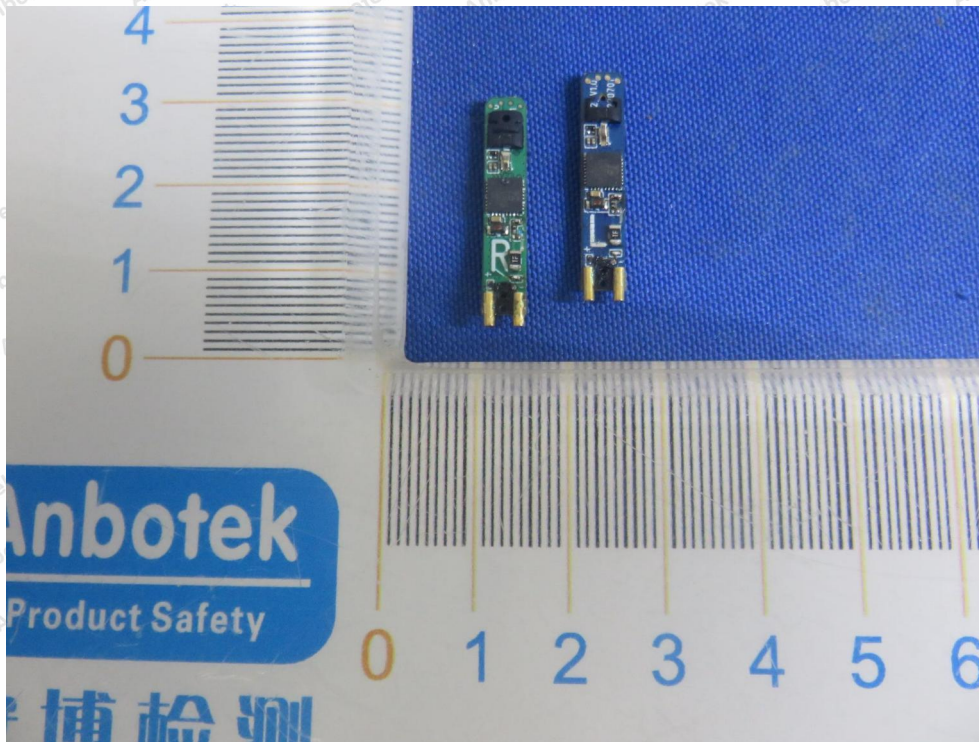

Internal Photograph

Anbotek

Product Safety

Shenzhen Anbotek Compliance Laboratory Limited

Address: 1/F., Building D, Sogood Science and Technology Park, Sanwei Community, Hangcheng Street, Bao'an District, Shenzhen, Guangdong, China.
Tel: (86) 0755-26066440 Fax: (86) 0755-26014772 Email: service@anbotek.com