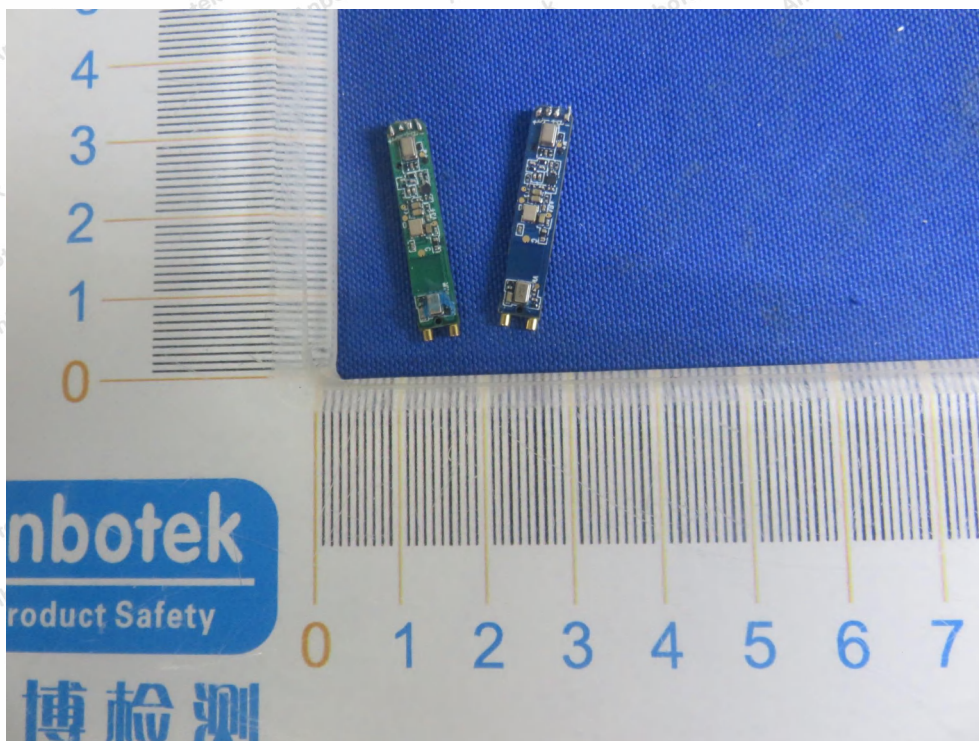

Internal Photograph

Anbotek

Product Safety

Shenzhen Anbotek Compliance Laboratory Limited

Address: 1/F., Building D, Sogood Science and Technology Park, Sanwei Community, Hangcheng Street, Bao'an District, Shenzhen, Guangdong, China.
Tel: (86) 0755-26066440 Fax: (86) 0755-26014772 Email: service@anbotek.com