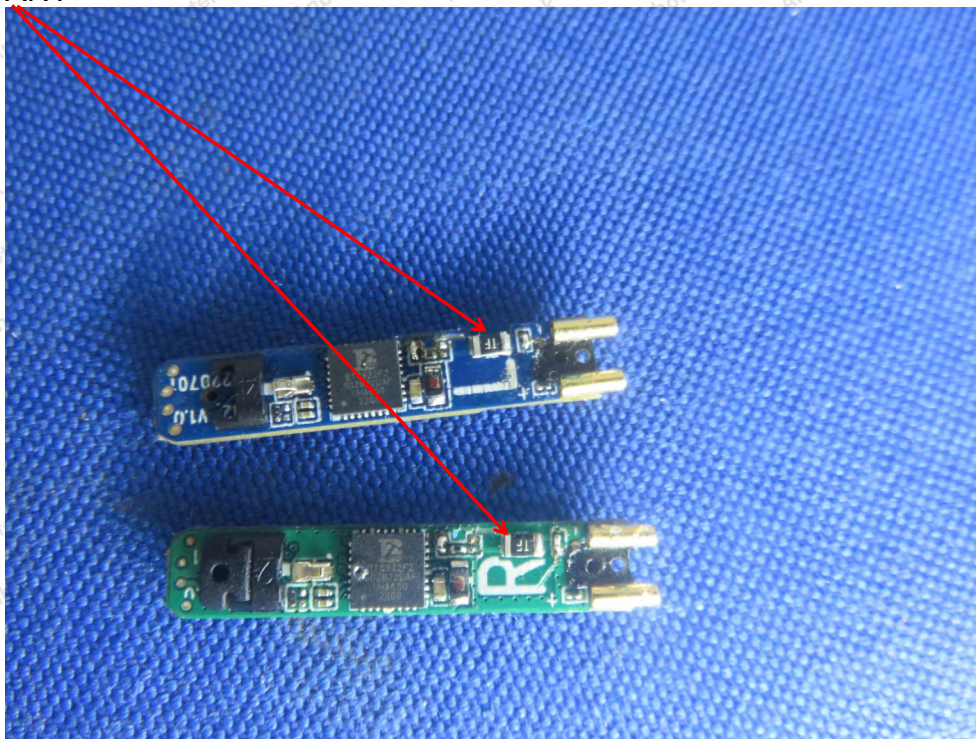

ANT

Shenzhen Anbotek Compliance Laboratory Limited

Address: 1/F., Building D, Sogood Science and Technology Park, Sanwei Community, Hangcheng Street, Bao'an District, Shenzhen, Guangdong, China.
Tel: (86) 0755-26066440 Fax: (86) 0755-26014772 Email: service@anbotek.com

Code: AB-RF-05-b

Hotline
400-003-0500
www.anbotek.com.cn