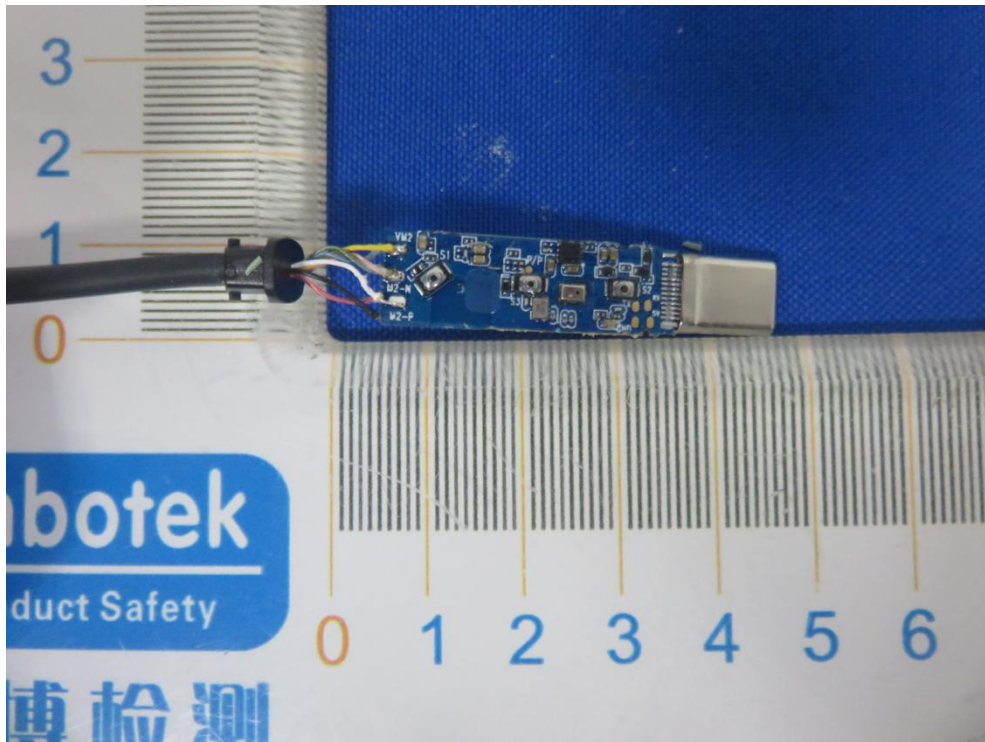

FCC ID: 2AF9P-SUDIOELVA

ATN