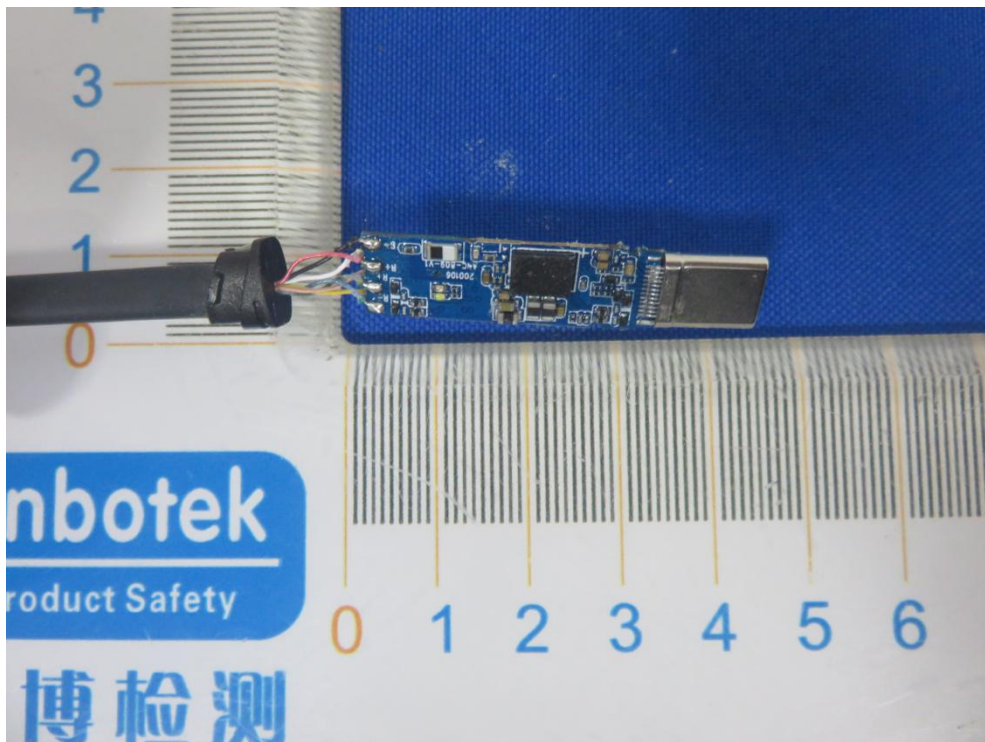

FCC ID: 2AF9P-SUDIOELVA

ATN