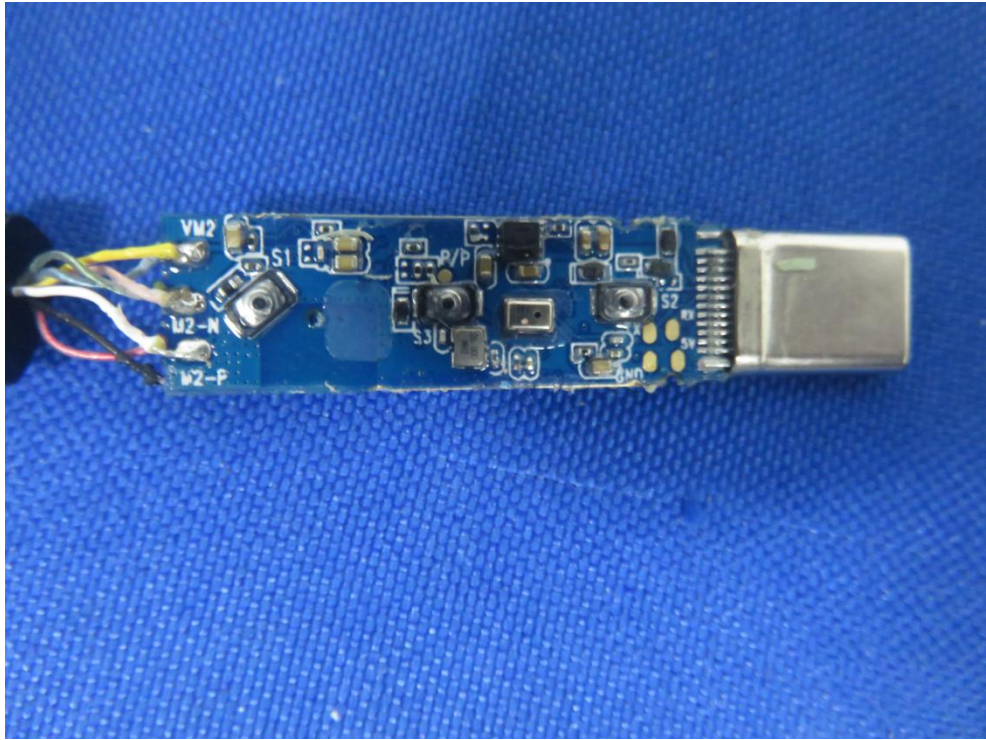

FCC ID: 2AF9P-SUDIOELVA

ATN