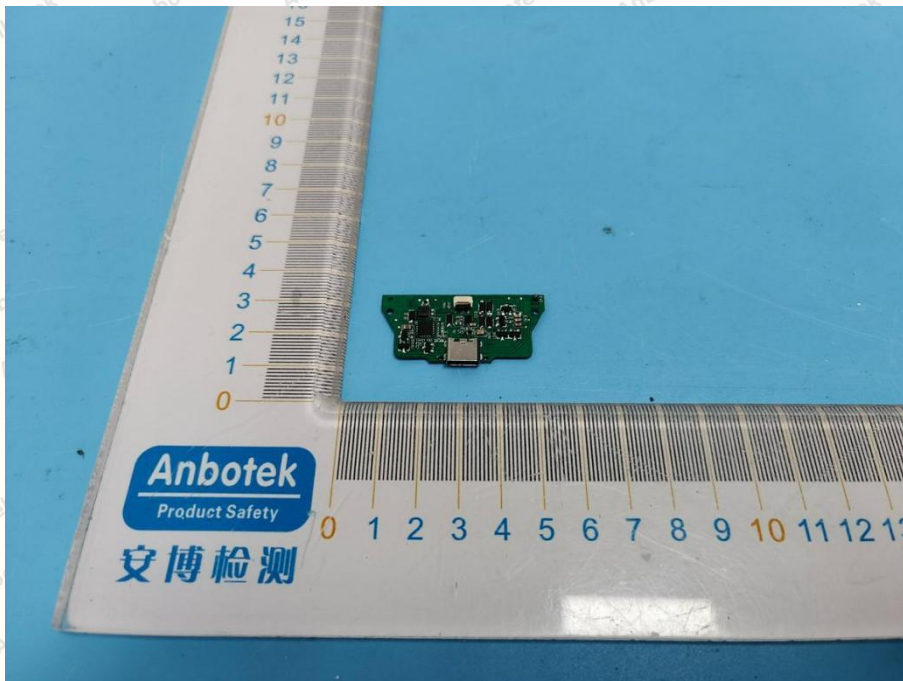

Appendix III -- Internal Photograph

WPT RX ANT

Shenzhen Anbotek Compliance Laboratory Limited

Address: 1/F., Building D, Sogood Science and Technology Park, Sanwei Community, Hangcheng Street, Bao'an District, Shenzhen, Guangdong, China.
Tel: (86) 0755-26066440 Fax: (86) 0755-26014772 Email: service@anbotek.com