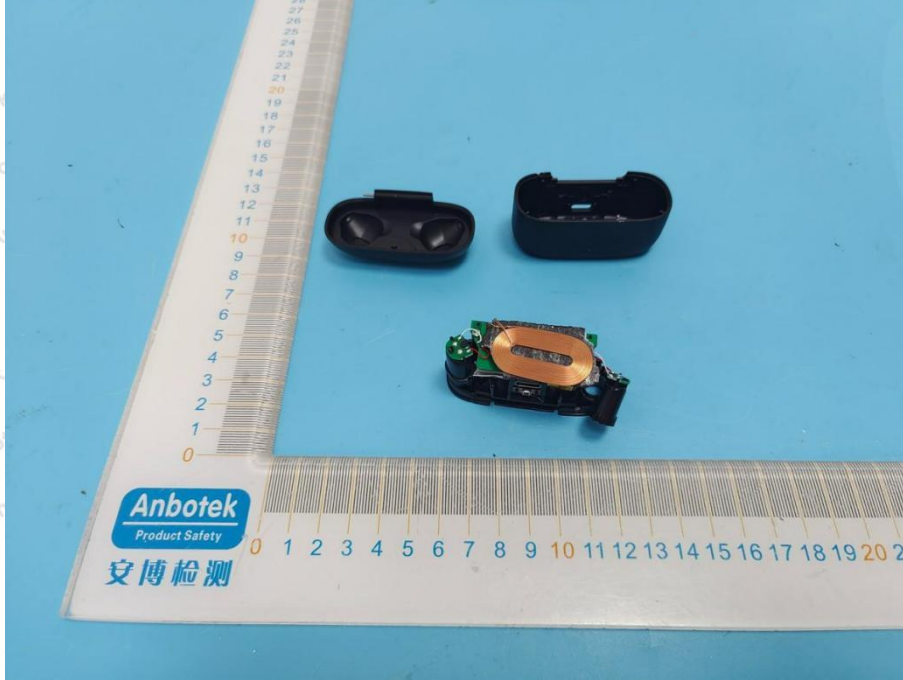

Appendix III -- Internal Photograph

WPT RX ANT

Shenzhen Anbotek Compliance Laboratory Limited

Address: 1/F., Building D, Sogood Science and Technology Park, Sanwei Community, Hangcheng Street, Bao'an District, Shenzhen, Guangdong, China.
Tel: (86) 0755-26066440 Fax: (86) 0755-26014772 Email: service@anbotek.com