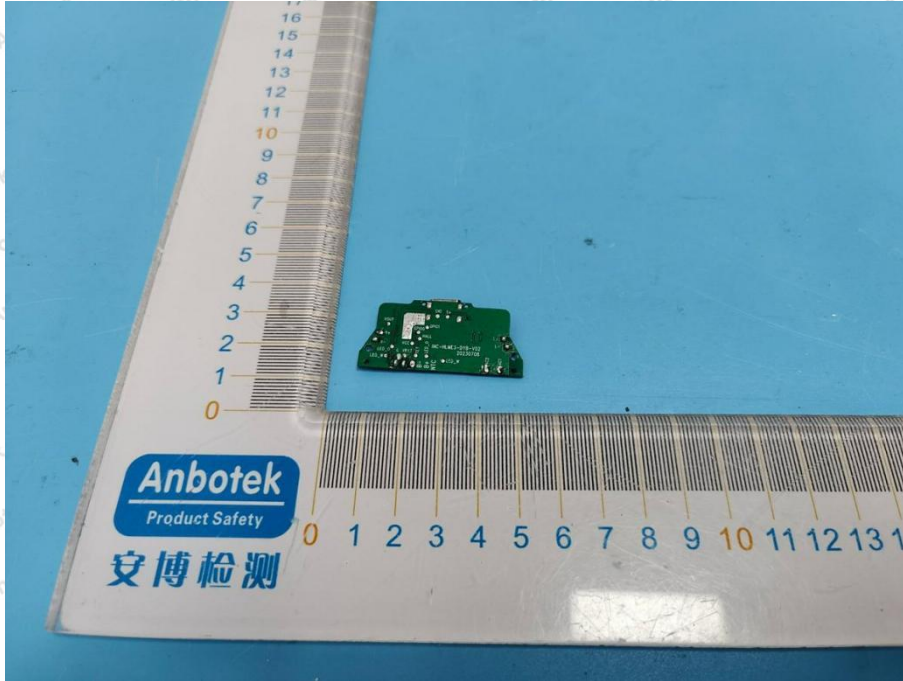

Shenzhen Anbotek Compliance Laboratory Limited

Address: 1/F., Building D, Sogood Science and Technology Park, Sanwei Community, Hangcheng Street, Bao'an District, Shenzhen, Guangdong, China.
Tel: (86) 0755-26066440 Fax: (86) 0755-26014772 Email: service@anbotek.com

Hotline
400-003-0500
www.anbotek.com.cn