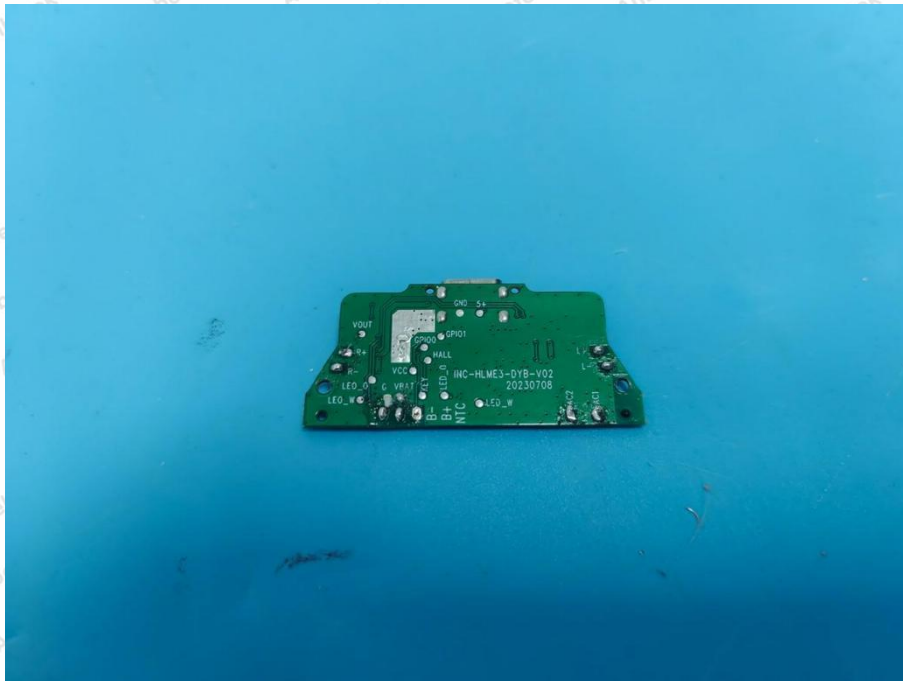

Shenzhen Anbotek Compliance Laboratory Limited

Address: 1/F., Building D, Sogood Science and Technology Park, Sanwei Community, Hangcheng Street, Bao'an District, Shenzhen, Guangdong, China.
Tel: (86) 0755-26066440 Fax: (86) 0755-26014772 Email: service@anbotek.com

Hotline
400-003-0500
www.anbotek.com.cn