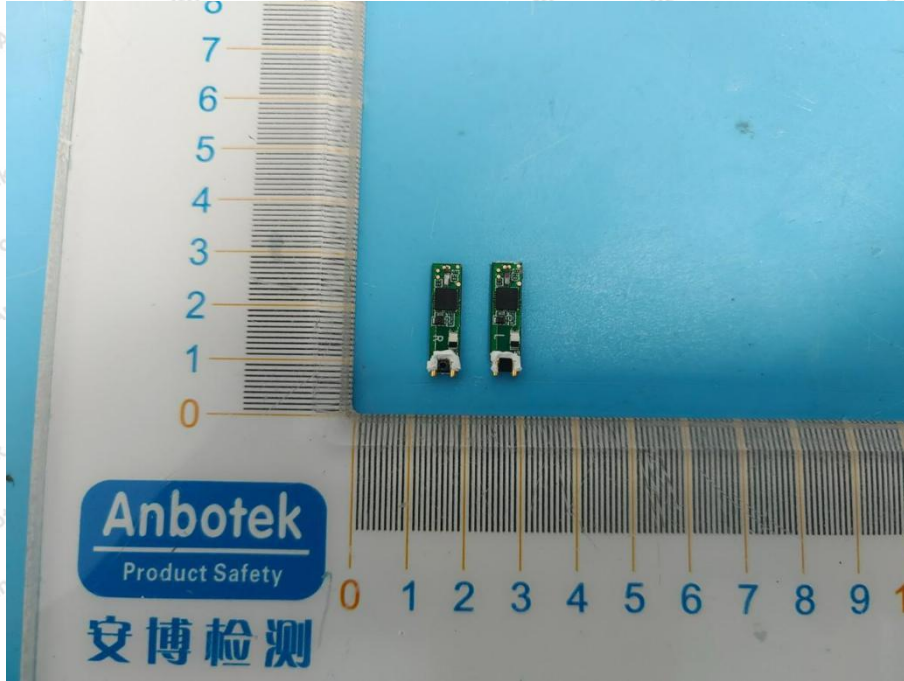

BT ANT

Shenzhen Anbotek Compliance Laboratory Limited

Address: 1/F., Building D, Sogood Science and Technology Park, Sanwei Community, Hangcheng Street, Bao'an District, Shenzhen, Guangdong, China.
Tel: (86) 0755-26066440 Fax: (86) 0755-26014772 Email: service@anbotek.com

Hotline
400-003-0500
www.anbotek.com.cn