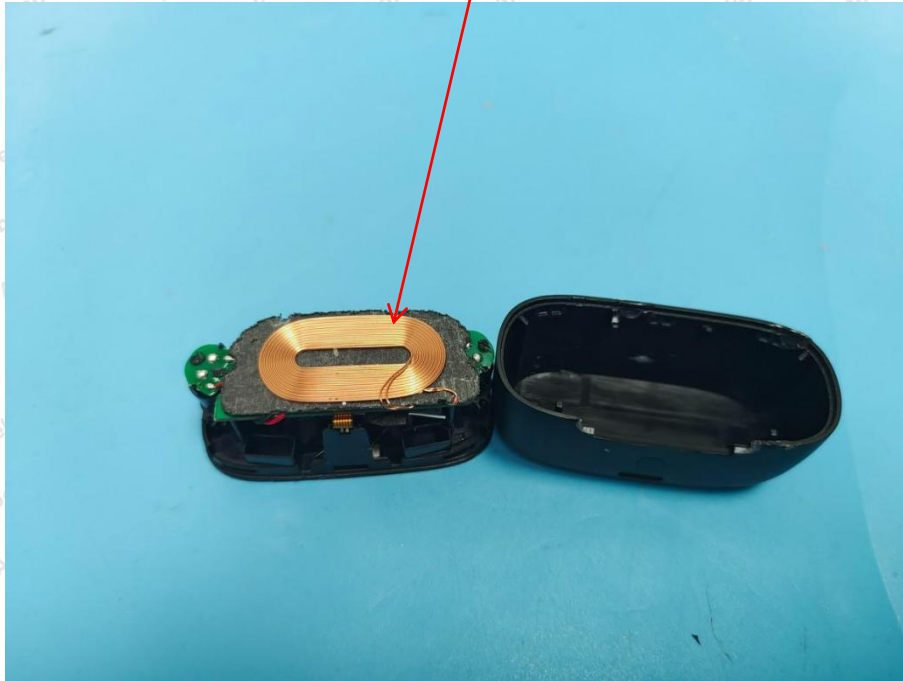

Appendix III -- Internal Photograph

WPT RX ANT

Shenzhen Anbotek Compliance Laboratory Limited

Address: 1/F., Building D, Sogood Science and Technology Park, Sanwei Community, Hangcheng Street, Bao'an District, Shenzhen, Guangdong, China.
Tel: (86) 0755-26066440 Fax: (86) 0755-26014772 Email: service@anbotek.com