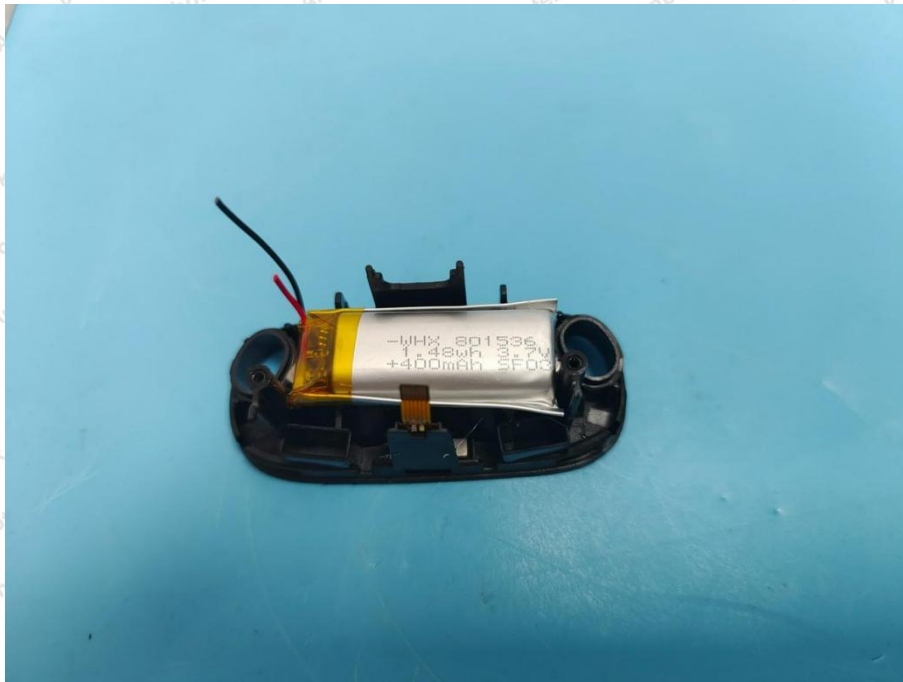

Appendix III -- Internal Photograph

WPT RX ANT

Shenzhen Anbotek Compliance Laboratory Limited

Address: 1/F., Building D, Sogood Science and Technology Park, Sanwei Community, Hangcheng Street, Bao'an District, Shenzhen, Guangdong, China.
Tel: (86) 0755-26066440 Fax: (86) 0755-26014772 Email: service@anbotek.com