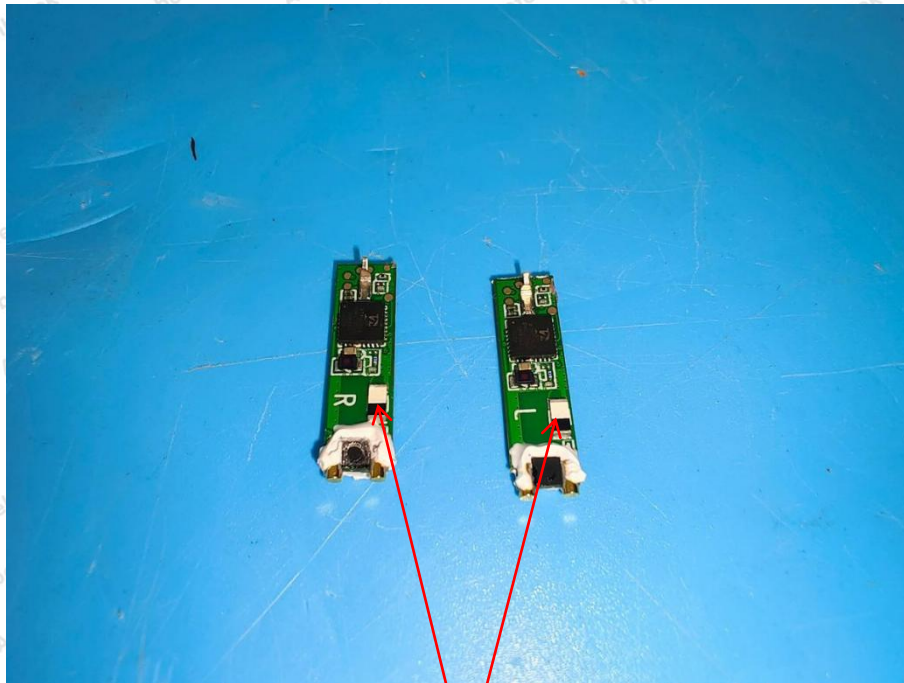

BT ANT

Shenzhen Anbotek Compliance Laboratory Limited

Address: 1/F., Building D, Sogood Science and Technology Park, Sanwei Community, Hangcheng Street, Bao'an District, Shenzhen, Guangdong, China.
Tel: (86) 0755-26066440 Fax: (86) 0755-26014772 Email: service@anbotek.com

Hotline
400-003-0500
www.anbotek.com.cn