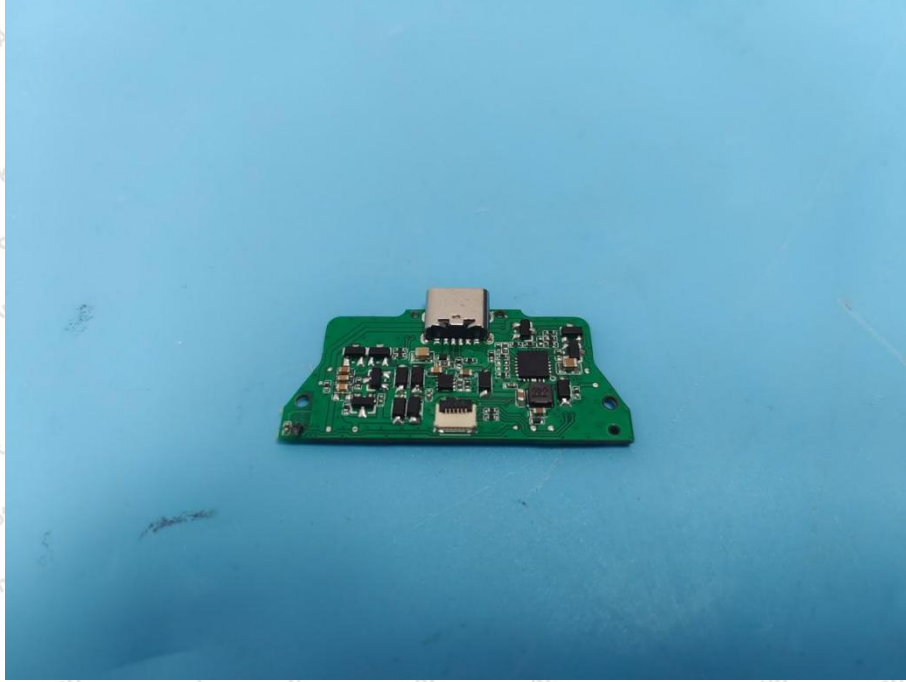

Shenzhen Anbotek Compliance Laboratory Limited

Address: 1/F., Building D, Sogood Science and Technology Park, Sanwei Community, Hangcheng Street, Bao'an District, Shenzhen, Guangdong, China.
Tel: (86) 0755-26066440 Fax: (86) 0755-26014772 Email: service@anbotek.com

Hotline

400-003-0500

www.anbotek.com.cn