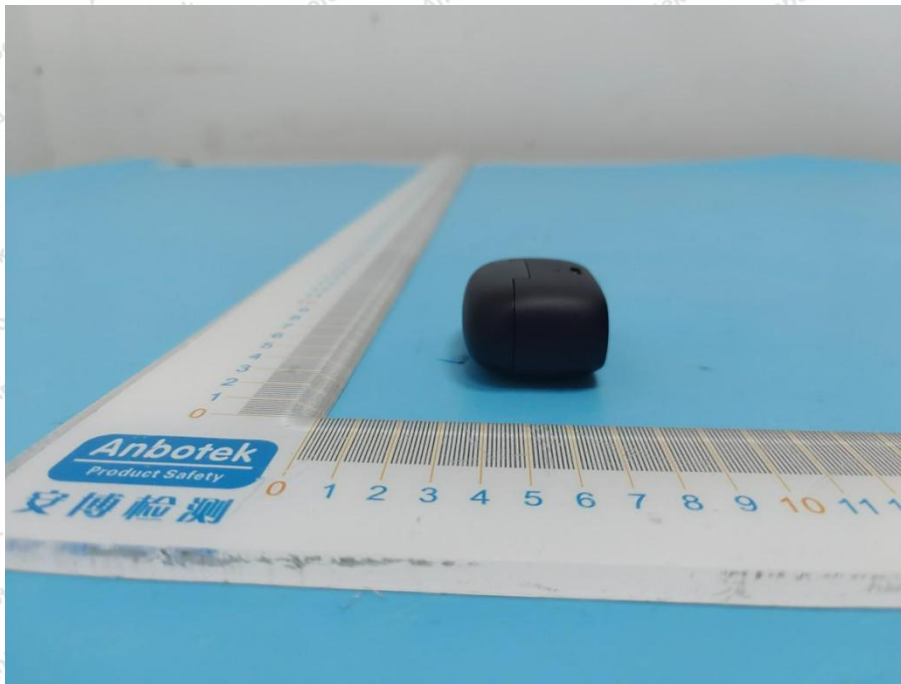

Shenzhen Anbotek Compliance Laboratory Limited

Address: 1/F., Building D, Sogood Science and Technology Park, Sanwei Community, Hangcheng Street, Bao'an District, Shenzhen, Guangdong, China.
Tel: (86) 0755-26066440 Fax: (86) 0755-26014772 Email: service@anbotek.com

Hotline

400-003-0500

www.anbotek.com.cn