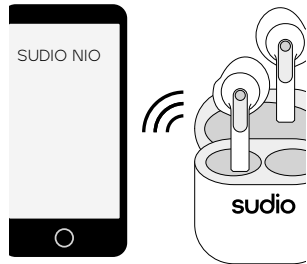

FIT

Correct fit

PAIRING

1. Activate Bluetooth on your device

2. Lift earphones from the charging case

3. Select *Sudio Nio*

MUSIC

PHONE

LIGHTS

● 0% - 25%

○ 26% - 100%

FACTORY RESET