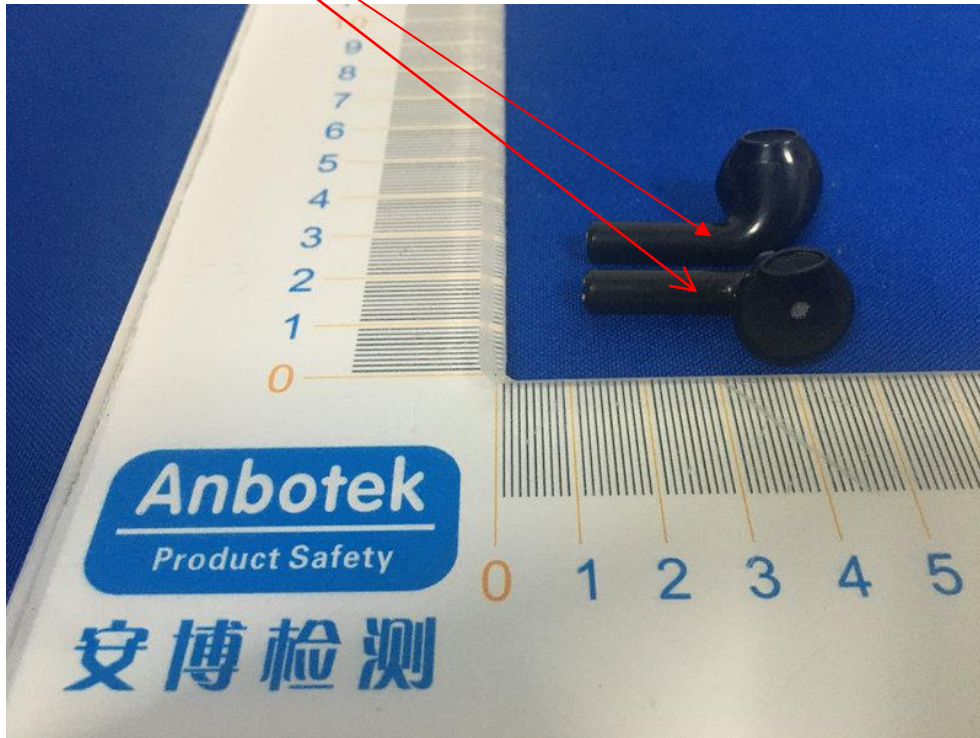

Label Location On EUT

Label

FCC ID: 2AF9P-NIO