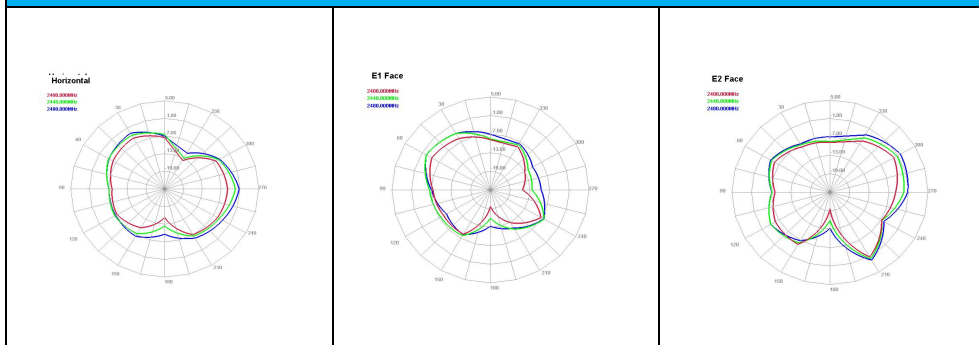

2D图

Manufacturer : Dongguan iGlory Co.,Ltd
Address : Building C, No.1 Zhiquan Hi-Tech Park Road, Dongkeng Town, Dongguan, Guangdong, China.
Test Model No. : Sudio k1 Kidz