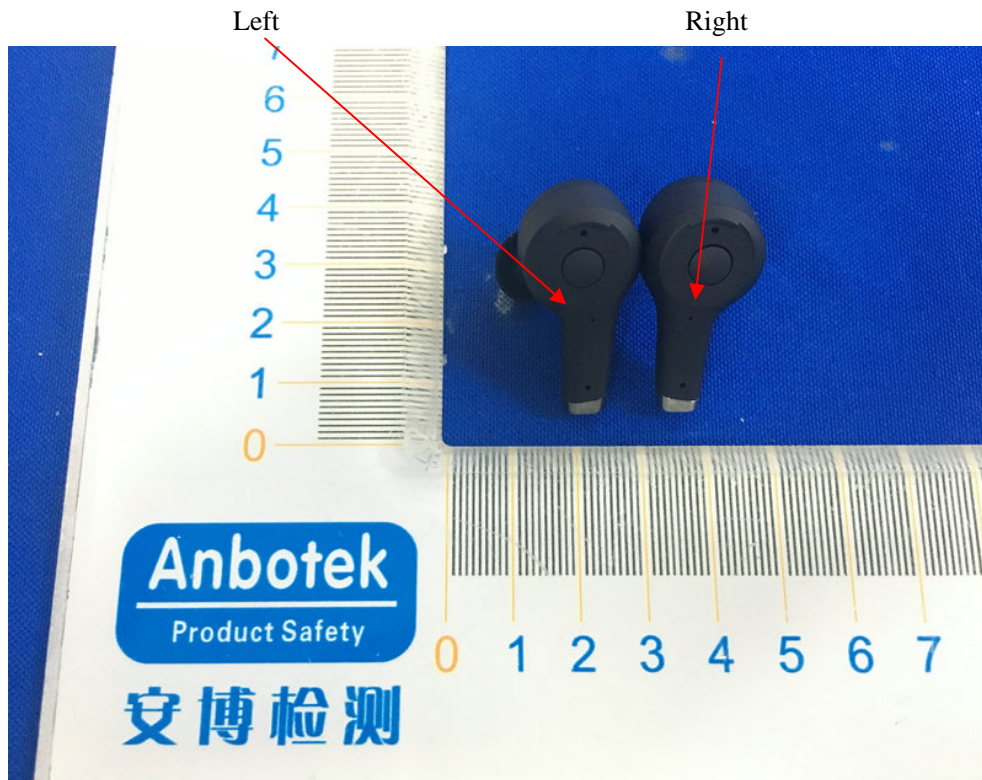

## Label Location On EUT

## Label

FCC ID: 2AF9P-ETT