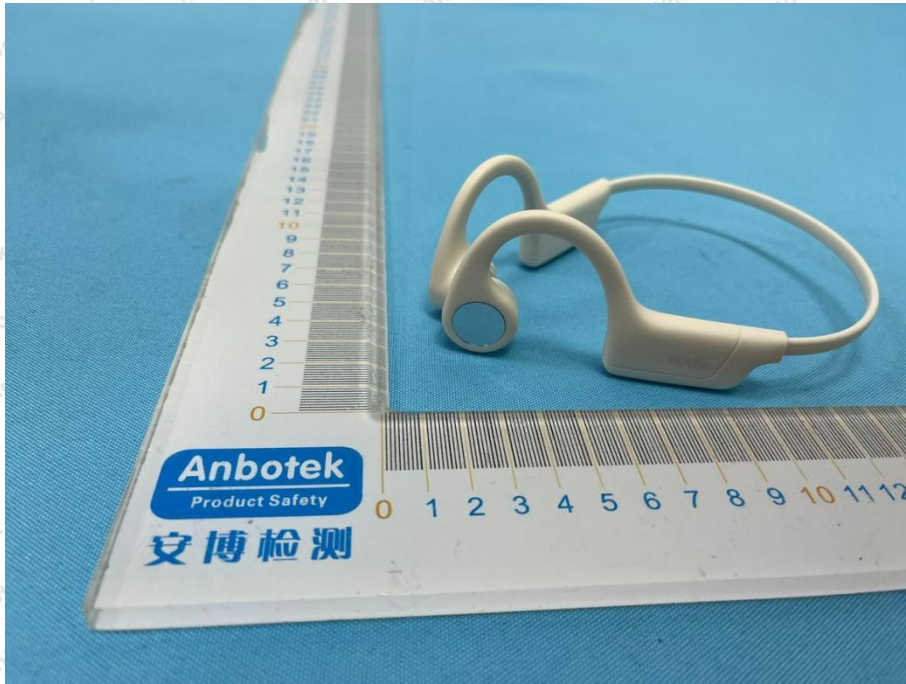

Shenzhen Anbotek Compliance Laboratory Limited

Address: 1/F., Building D, Sogood Science and Technology Park, Sanwei Community, Hangcheng Street, Bao'an District, Shenzhen, Guangdong, China.
Tel: (86) 0755-26066440 Fax: (86) 0755-26014772 Email: service@anbotek.com

Hotline
400-003-0500
www.anbotek.com.cn