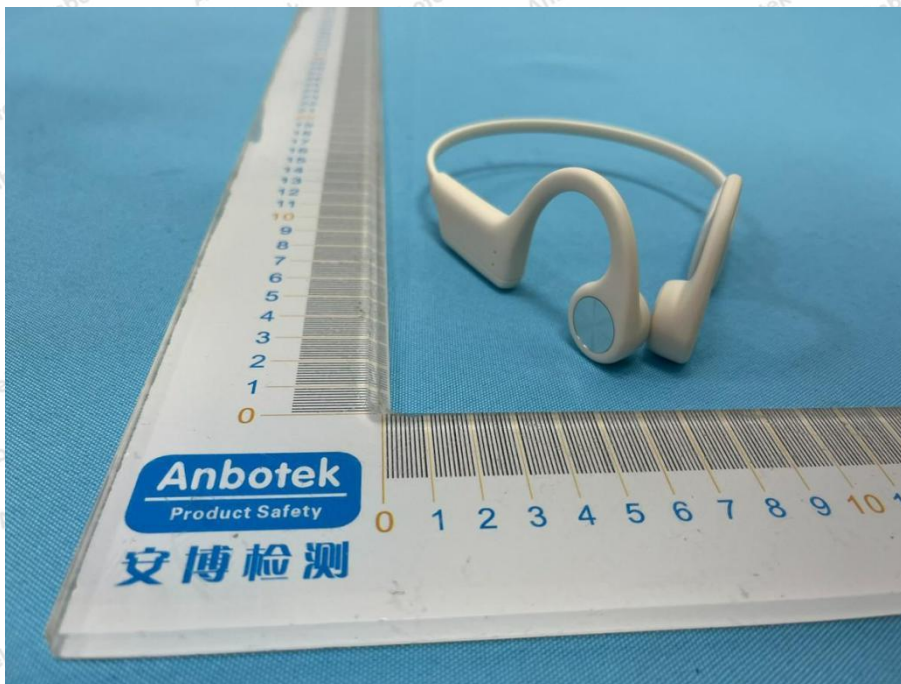

Appendix II -- External Photograph

Shenzhen Anbotek Compliance Laboratory Limited

Address: 1/F., Building D, Sogood Science and Technology Park, Sanwei Community, Hangcheng Street, Bao'an District, Shenzhen, Guangdong, China.
Tel: (86) 0755-26066440 Fax: (86) 0755-26014772 Email: service@anbotek.com