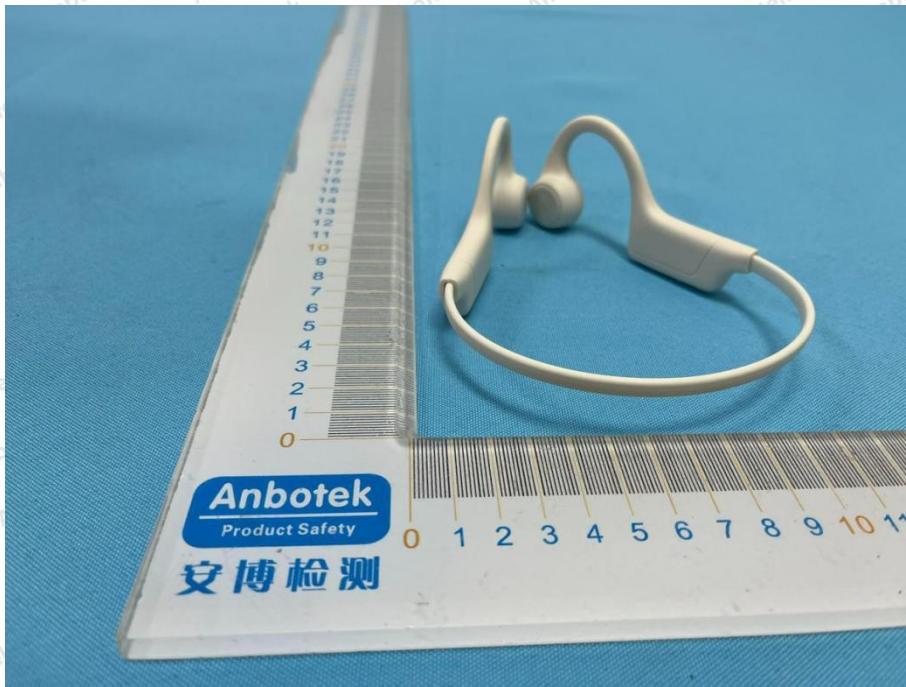

Shenzhen Anbotek Compliance Laboratory Limited

Address: 1/F., Building D, Sogood Science and Technology Park, Sanwei Community, Hangcheng Street, Bao'an District, Shenzhen, Guangdong, China.
Tel: (86) 0755-26066440 Fax: (86) 0755-26014772 Email: service@anbotek.com

Hotline
400-003-0500
www.anbotek.com.cn