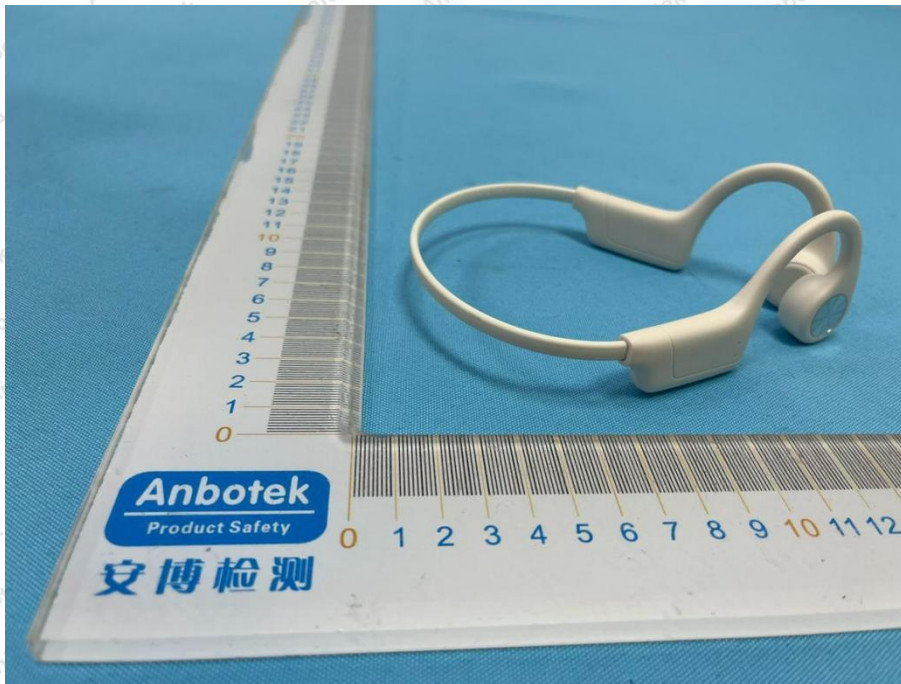

Shenzhen Anbotek Compliance Laboratory Limited

Address: 1/F., Building D, Sogood Science and Technology Park, Sanwei Community, Hangcheng Street, Bao'an District, Shenzhen, Guangdong, China.
Tel: (86) 0755-26066440 Fax: (86) 0755-26014772 Email: service@anbotek.com

Hotline
400-003-0500
www.anbotek.com.cn