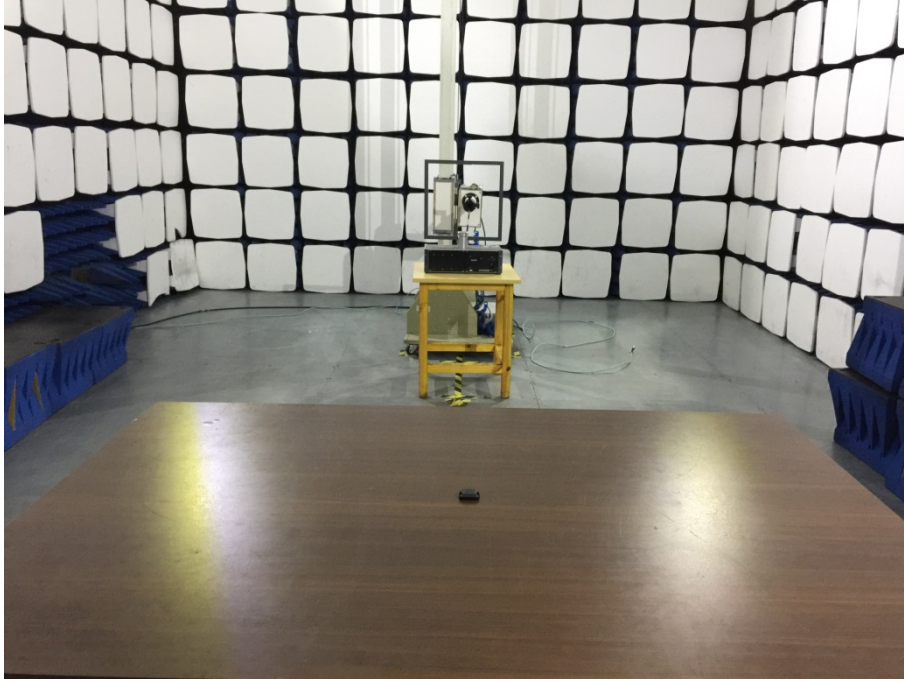

EXHIBIT 4 - TEST SETUP PHOTOGRAPHS

Radiation Emission Test Setup (Below 30MHz)

Radiation Emission Test Setup (30MHz to 1GHz)

Radiation Emission Test Setup (1GHz to 18GHz)

Radiation Emission Test Setup (Above 18GHz)