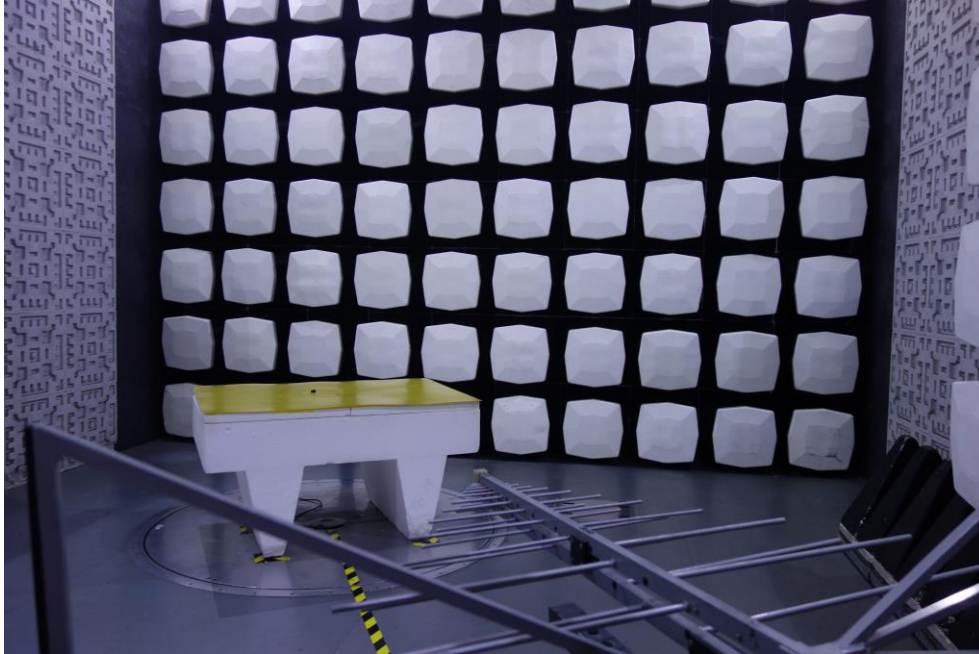

Setup Photos for SZEM1810009034CR

FCC ID: 2AF8ZE1026BT

1 Photographs

1.1 Radiated Spurious Emissions Test Setup

1.2 Radiated Emissions which fall in the restricted bands Test Setup

1.3 Radiated Spurious Emissions Test Setup