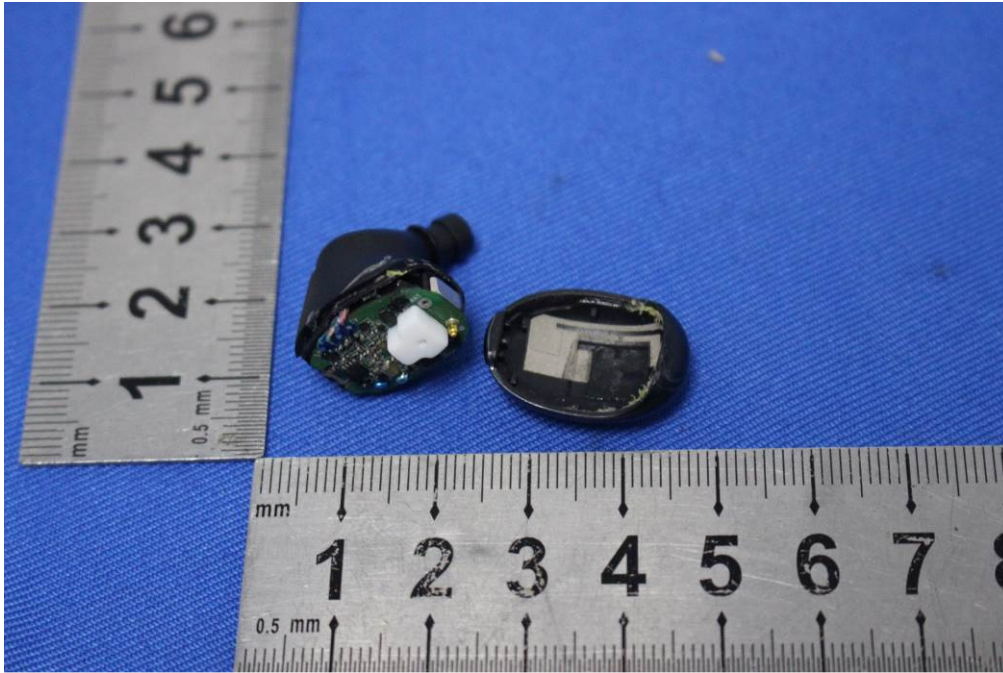

Internal Photos for SZEM1810009034CR

FCC ID: 2AF8ZE1026BT

1 EUT Constructional Details

Left:

Right

Charging Base: