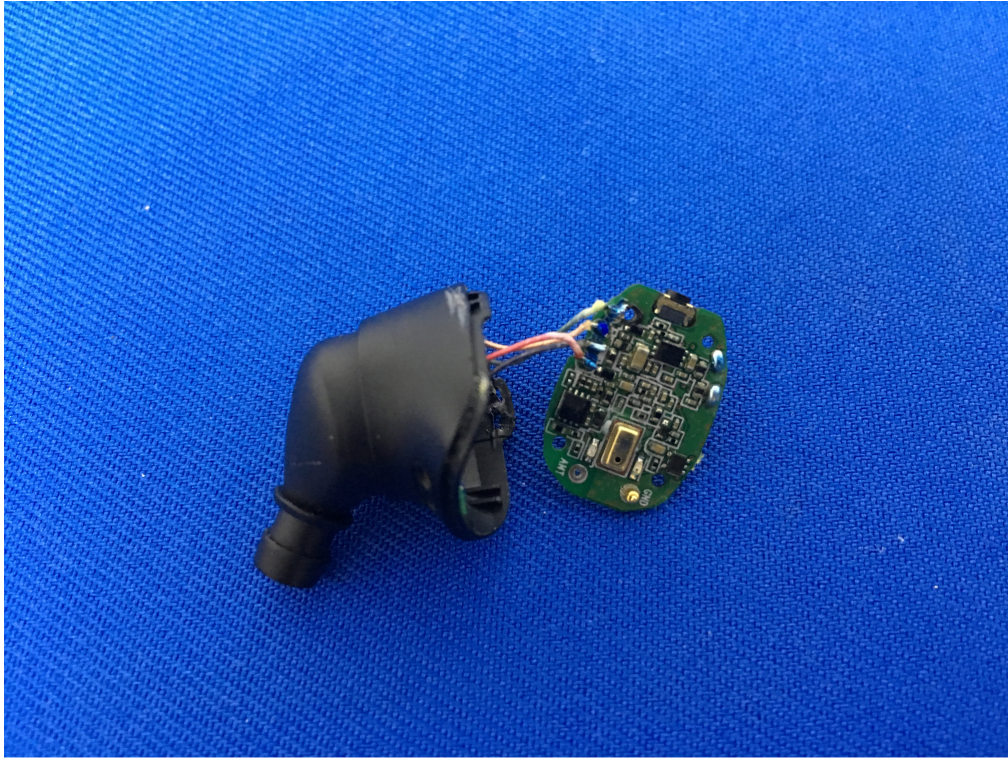

Internal Photos for SZEM1810009034CR

FCC ID: 2AF8ZE1026BT

1 EUT Constructional Details

Left:

Right

Charging Base: