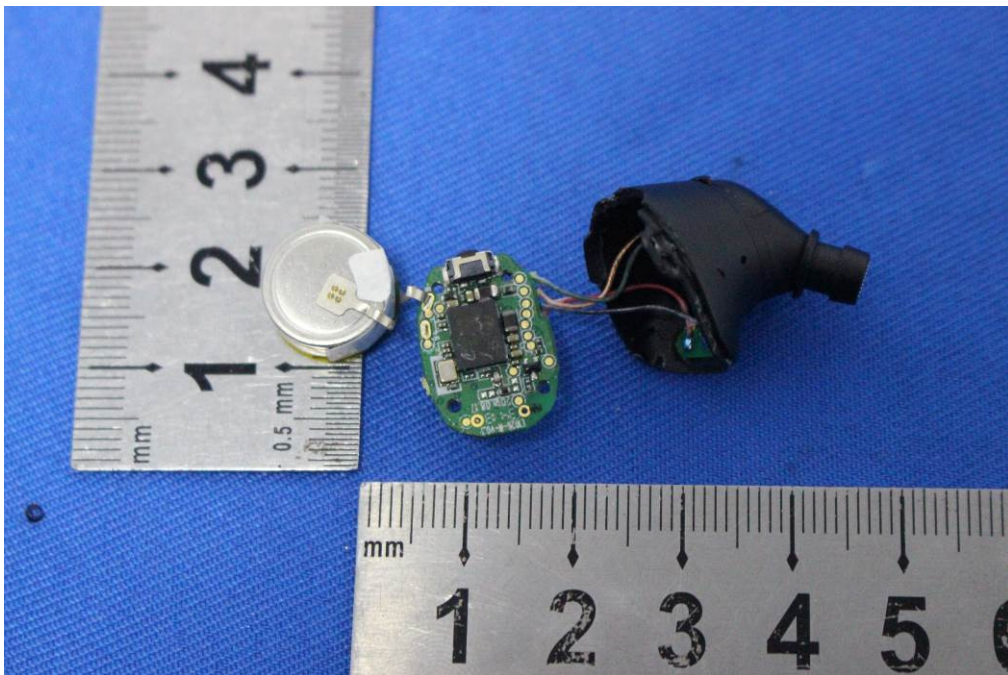

Internal Photos for SZEM1810009034CR

FCC ID: 2AF8ZE1026BT

1 EUT Constructional Details

Left:

Right

Charging Base: