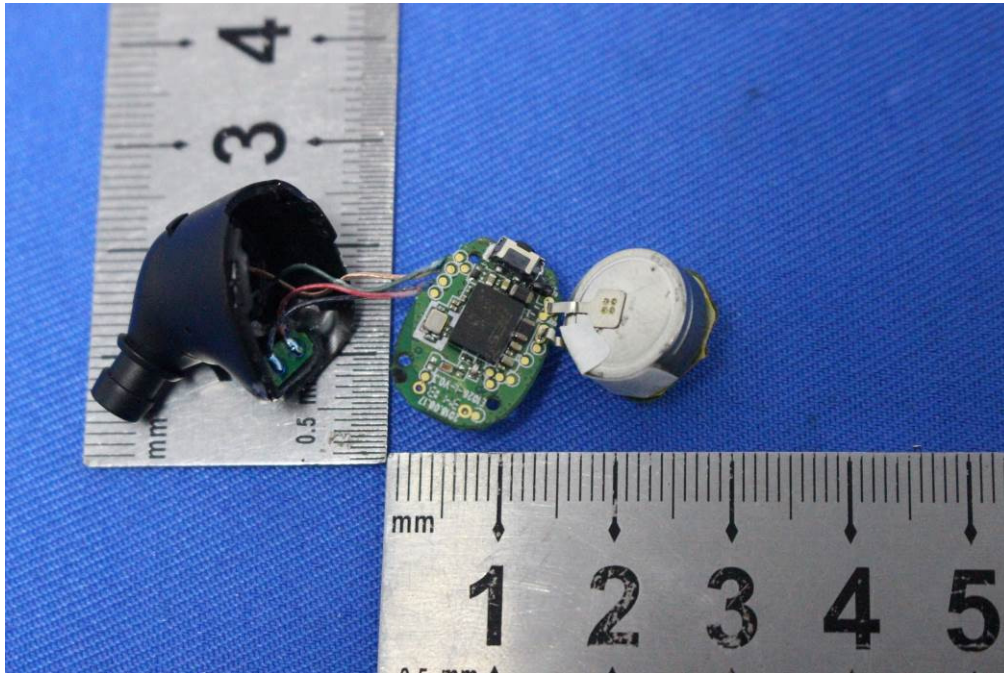

Internal Photos for SZEM1810009034CR

FCC ID: 2AF8ZE1026BT

1 EUT Constructional Details

Left:

Right

Charging Base: