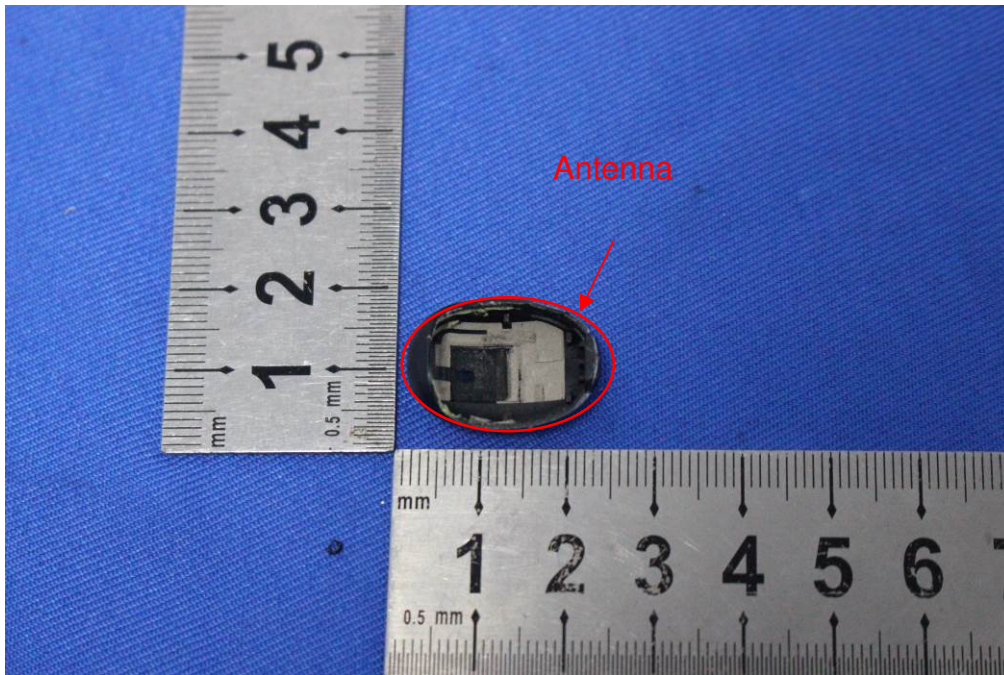

Internal Photos for SZEM1810009034CR

FCC ID: 2AF8ZE1026BT

1 EUT Constructional Details

Left:

Right

Charging Base: