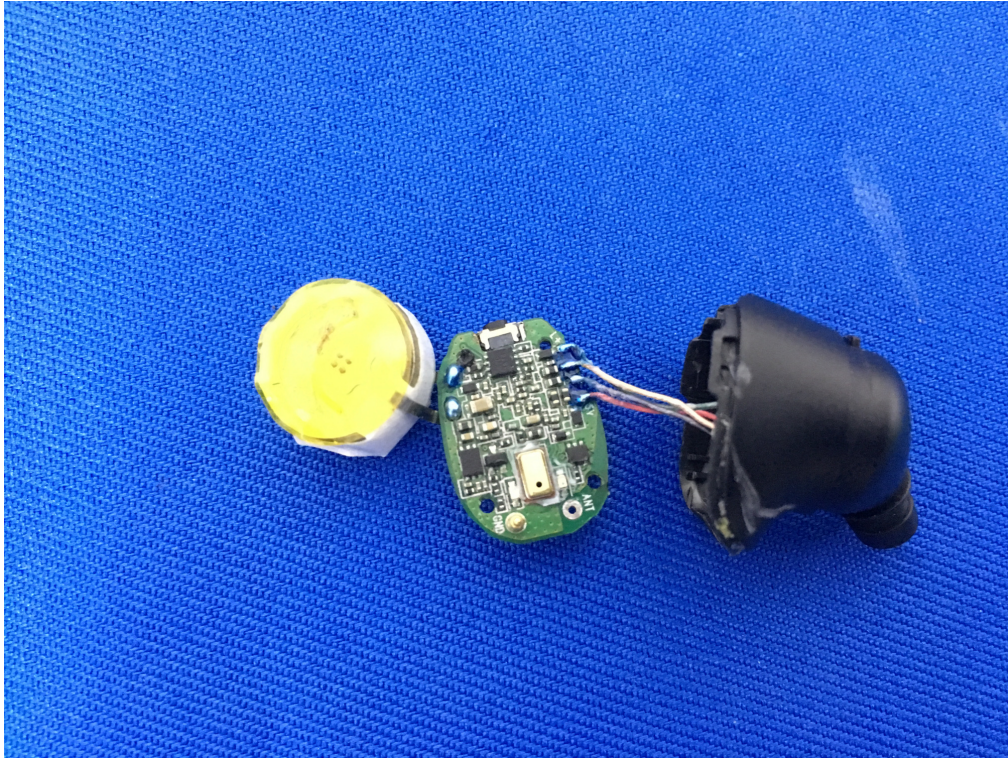

Internal Photos for SZEM1810009034CR

FCC ID: 2AF8ZE1026BT

1 EUT Constructional Details

Left:

Right

Charging Base: