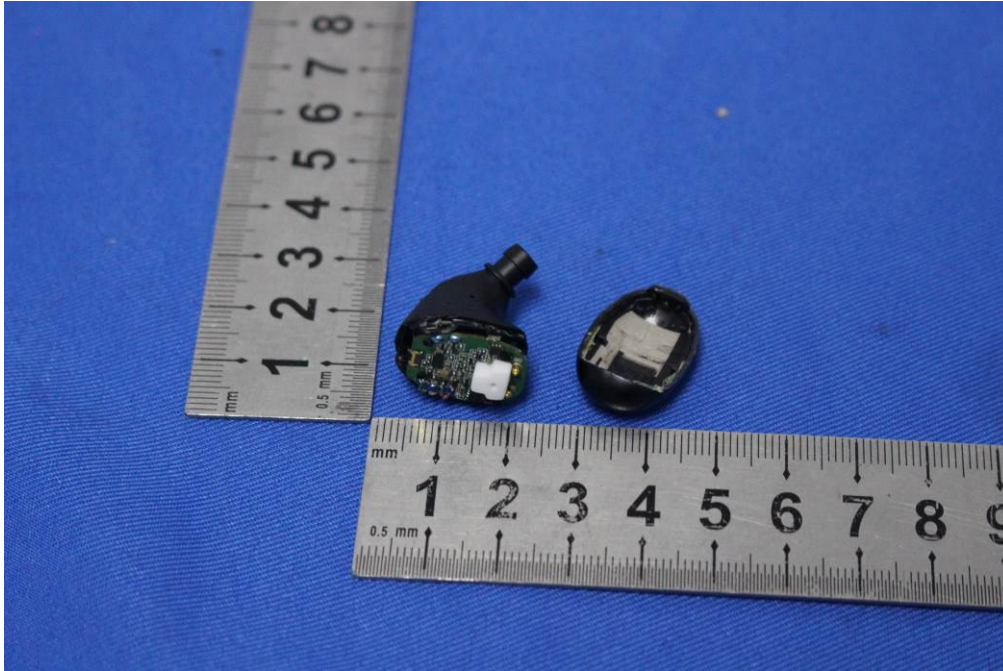

Internal Photos for SZEM1810009034CR

FCC ID: 2AF8ZE1026BT

1 EUT Constructional Details

Left:

Right

Charging Base: