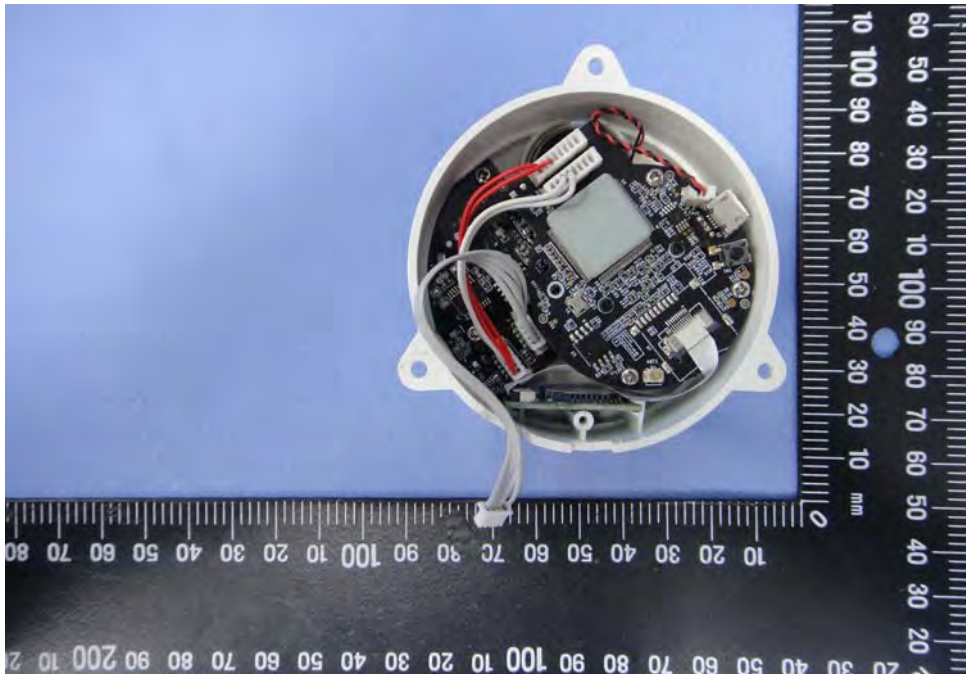

EUT Photo (8)