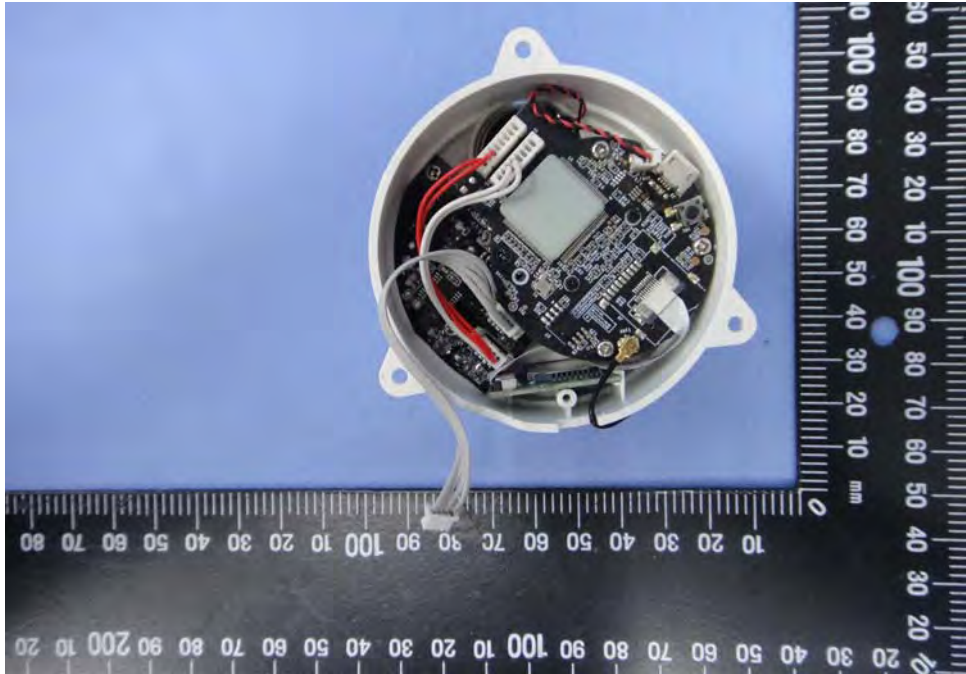

Internal Photos

Model Number: WB102U

FCC ID: 2AF8P-WB102U

EUT Photo (1)

EUT Photo (2)

EUT Photo (3)

EUT Photo (4)

EUT Photo (5)