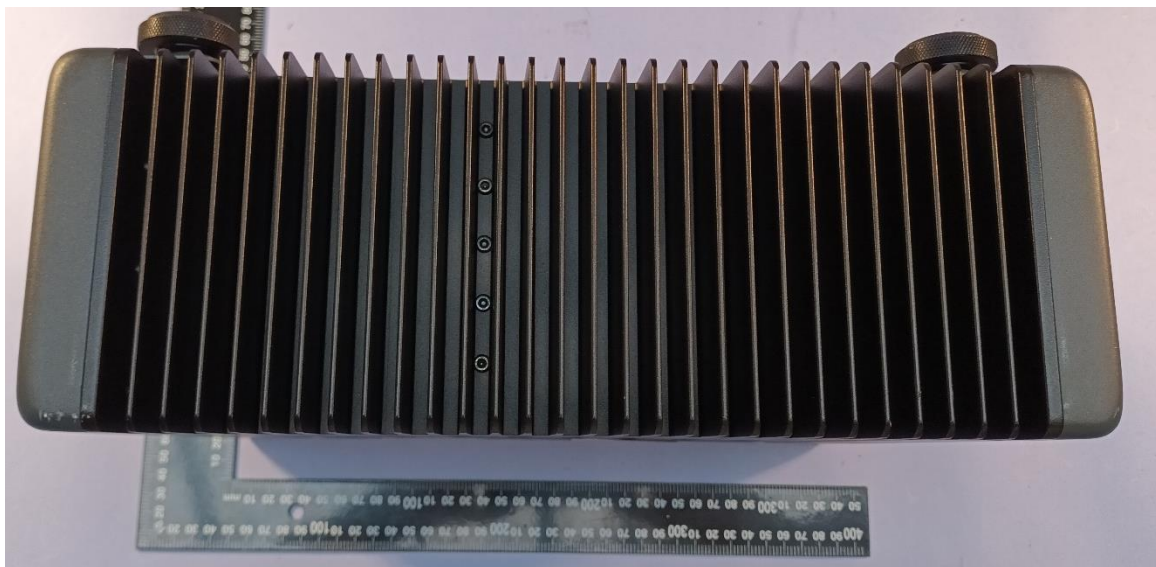

External Photos

Product name : Simcenter SCADAS Recorder
Applicant : Siemens Industry Software Netherlands BV
FCC ID : 2AF88-SCR2E1
IC : 28364-SCR2E1

Test report No: P000393365 External photo module

Table of Contents

1	External Photos	2
1.1	Front view	2
1.2	Back view.....	2
1.3	Left side view	3
1.4	Right side view	3
1.5	Top view	4
1.6	Bottom view	5

1 External Photos

1.1 Front view

1.2 Back view

1.3 Left side view

1.4 Right side view