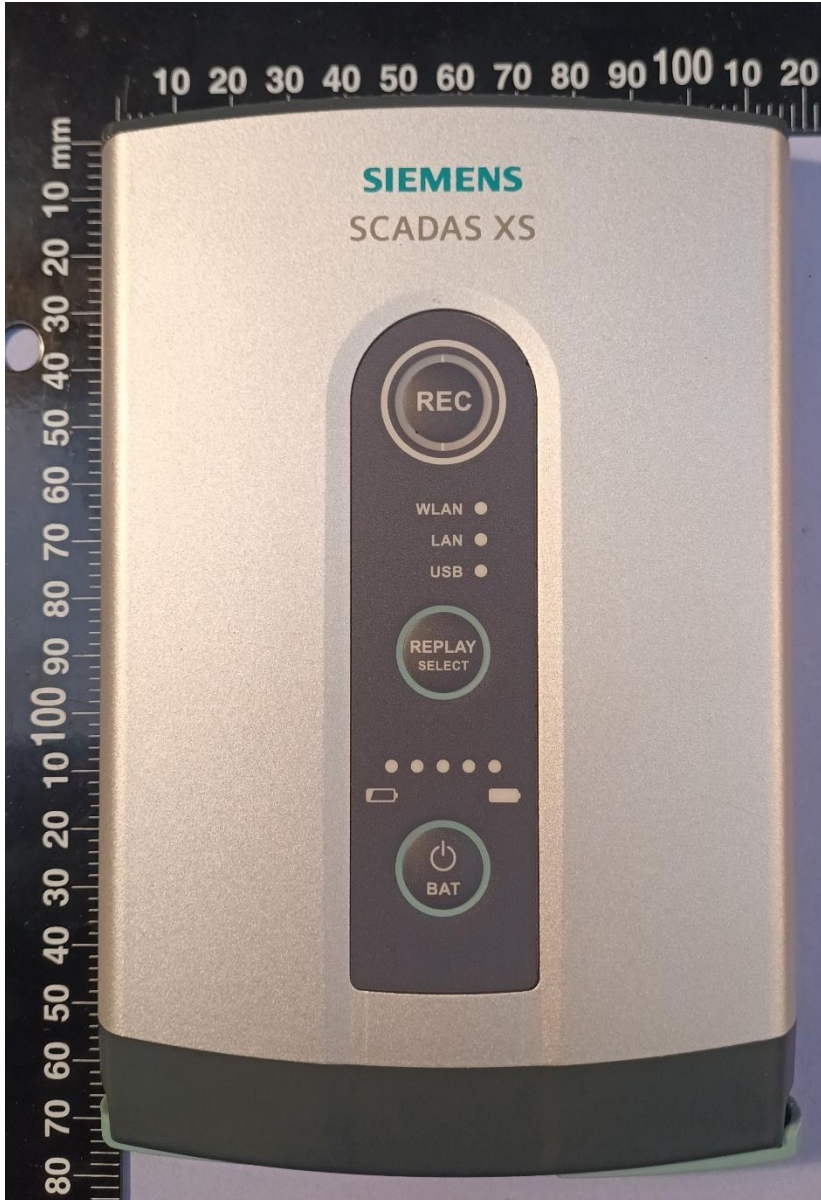

External Photos

Product name : Simcenter SCADAS XS

Applicant : Siemens Industry Software Netherlands BV

FCC ID : 2AF88-SC-XS1

IC : 28364-SCXS1

Test report No: P000393721 External photo module

Table of Contents

1	External Photos	2
1.1	Front view	2
1.2	Back view.....	3
1.3	Left side view	3
1.4	Right side view	4
1.5	Top view	4
1.6	Bottom view	5

1 External Photos

1.1 Front view

1.2 Back view

1.3 Left side view

1.4 Right side view