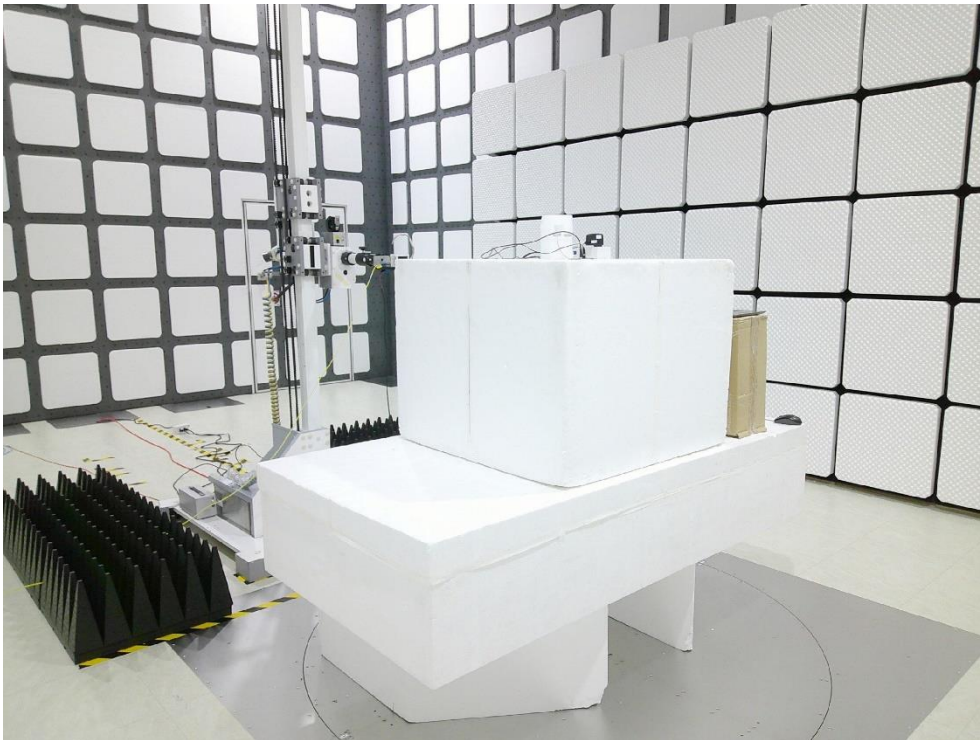

RF Test Photograph

Description: Radiated Emission Test Setup for 30MHz~1GHz

Description: Radiated Emission Test Setup for 1GHz~18GHz

Description: Radiated Emission Test Setup for 18GHz~40GHz

Description: Conducted Emission Test Setup