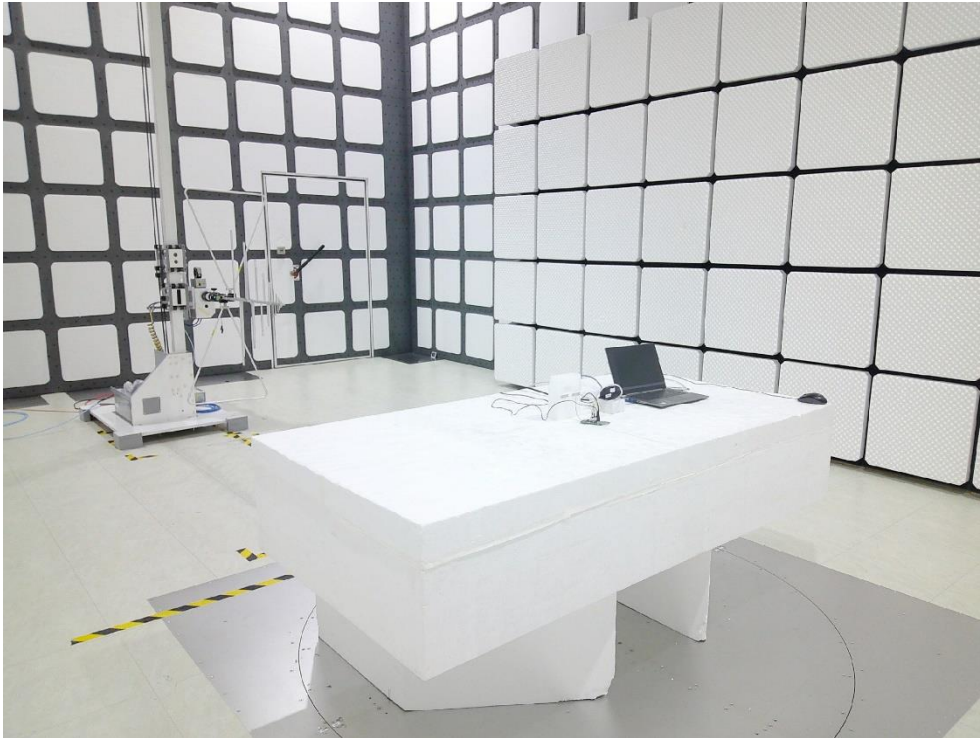

RF Test Photograph

Description: Radiated Emission Test Setup for 30MHz~1GHz

Description: Radiated Emission Test Setup for 1GHz~18GHz

Description: Radiated Emission Test Setup for 18GHz~40GHz

Description: Conducted Emission Test Setup