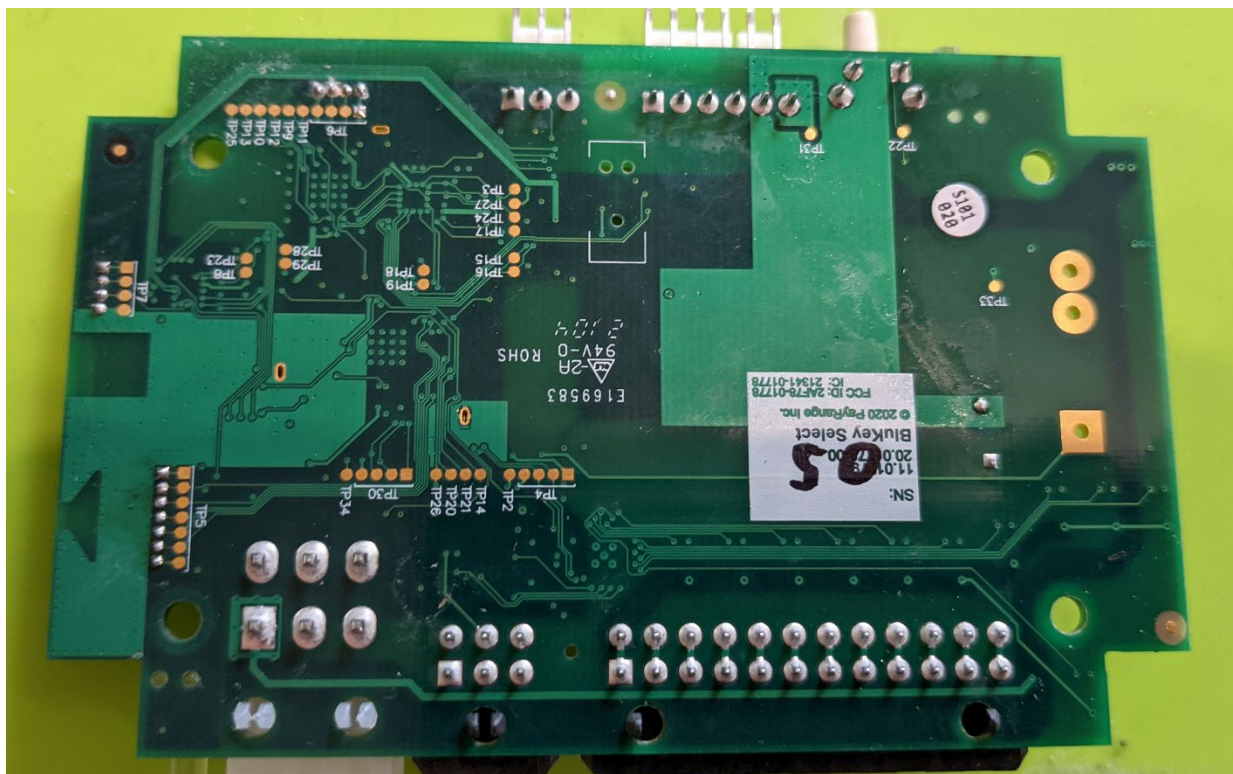

# BluKey Select Internal Photos

Radio Section with Shield frame removed